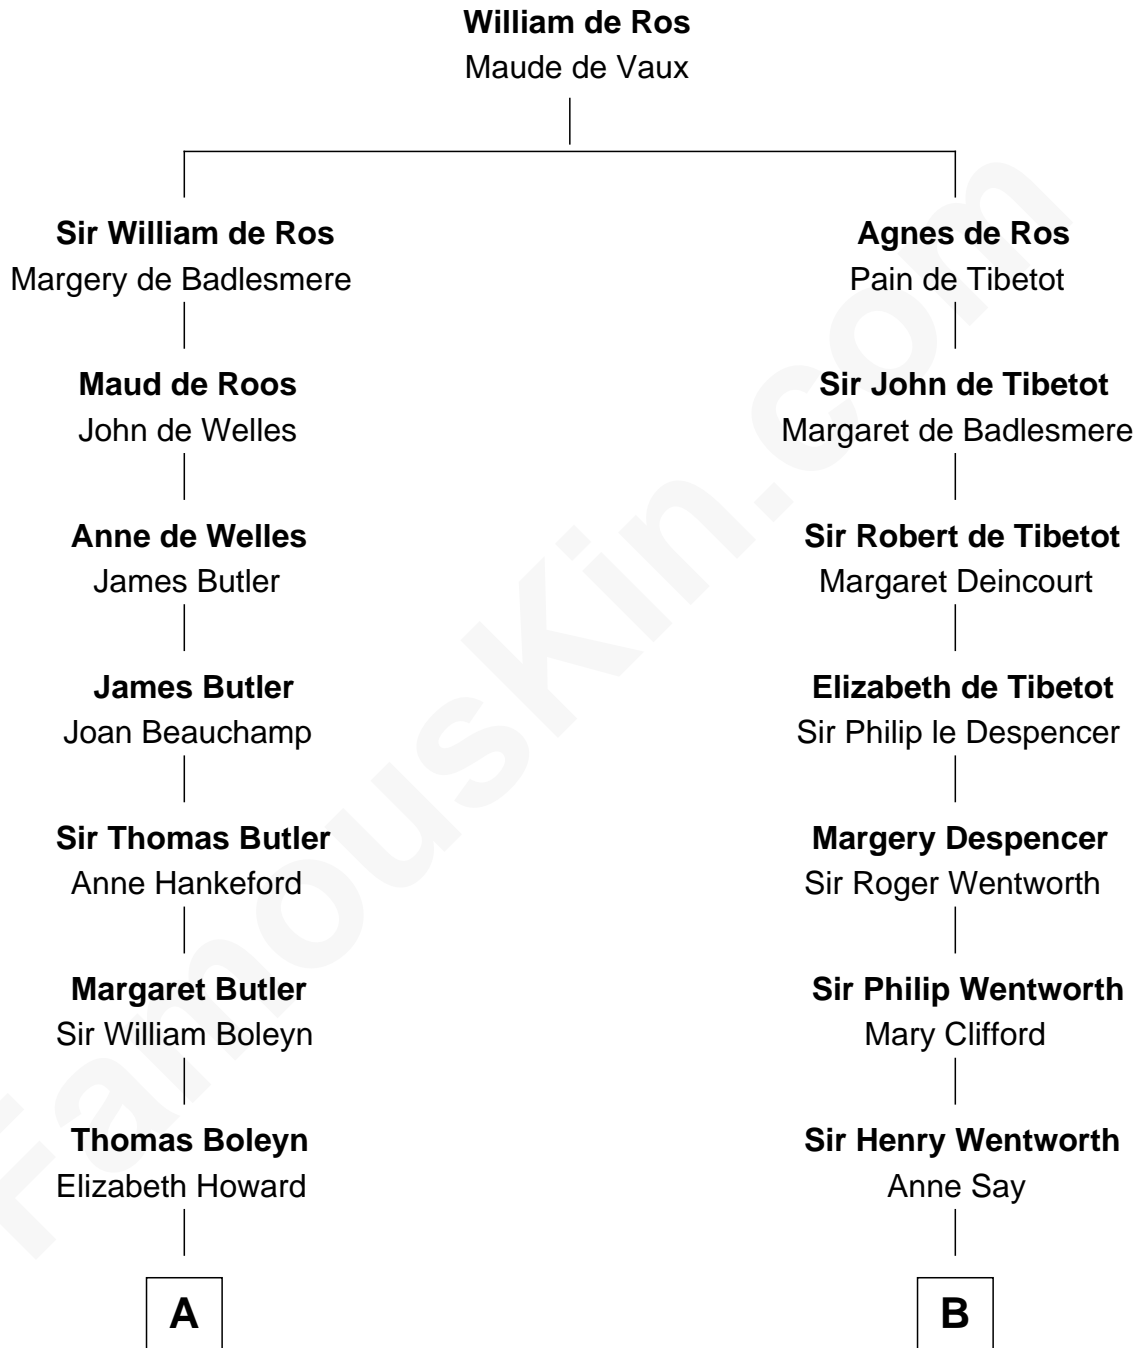

**FamousKin.com**  
**Relationship Chart of**  
**William C. C. Claiborne**  
*1st Governor of Louisiana*

**14th cousin 2 times removed of**

**Caesar Rodney**

*Signer of the Declaration of Independence*

**A**

**Mary Boleyn**  
Sir William Carey

**Catherine Carey**  
Sir Francis Knollys

**Anne Knollys**  
Sir Thomas West

**Gov. John West**  
Anne - - - - -

**Col. John West**  
Unity Croshaw

**Ann West**  
Henry Fox

**Ann Fox**  
Thomas Claiborne

**Nathaniel Claiborne**  
Jane Cole

**William Claiborne**  
Mary Leigh

**William C. C. Claiborne**  
*1st Governor of Louisiana*

**B**

**Margery Wentworth**  
Sir John Seymour

**Sir Henry Seymour**  
Barbara Morgan

**Jane Seymour**  
Sir John Rodney

**William Rodney**  
Alice Caesar

**William Rodney**  
Rachel - - - - -

**Capt. William Rodney**  
Sarah Jones

**Caesar Rodney**  
Elizabeth Crawford