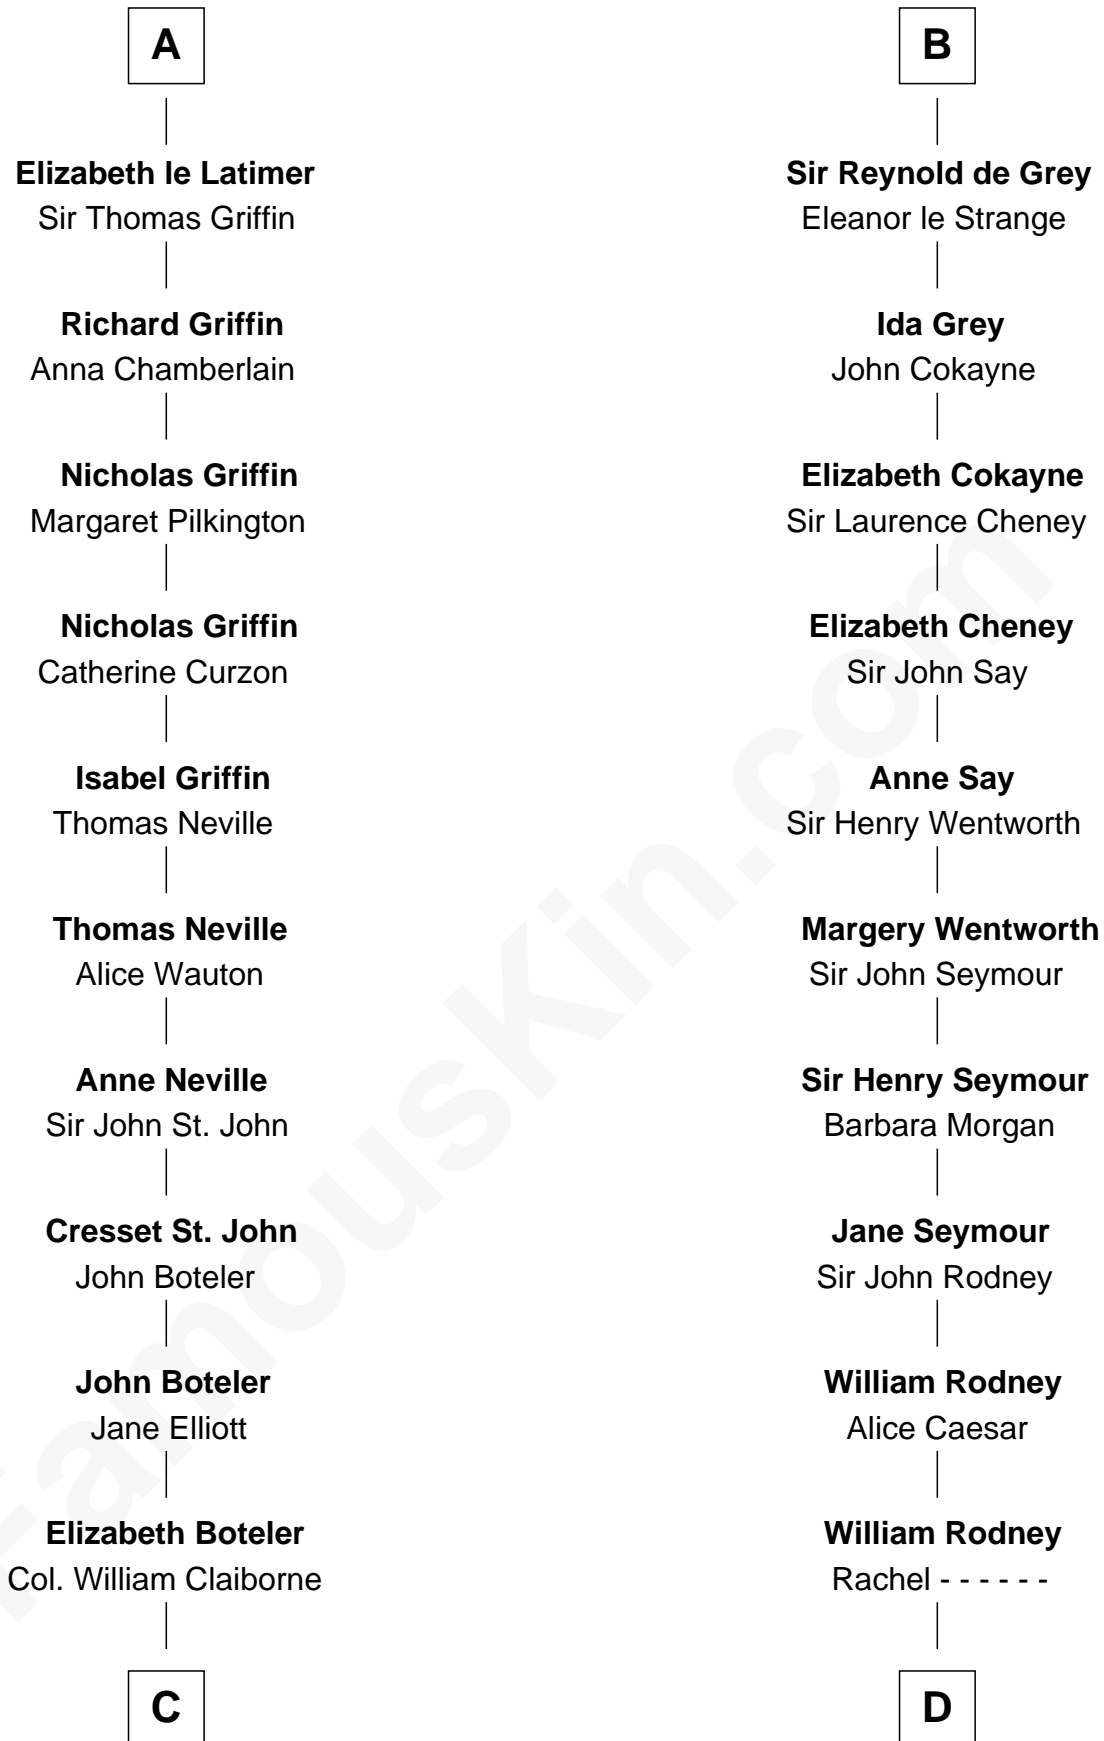

FamousKin.com
Relationship Chart of
William C. C. Claiborne
1st Governor of Louisiana

19th cousin 2 times removed of

Caesar Rodney
Signer of the Declaration of Independence

C

Thomas Claiborne

Sarah Fenn

Thomas Claiborne

Ann Fox

Nathaniel Claiborne

Jane Cole

William Claiborne

Mary Leigh

William C. C. Claiborne

1st Governor of Louisiana

D