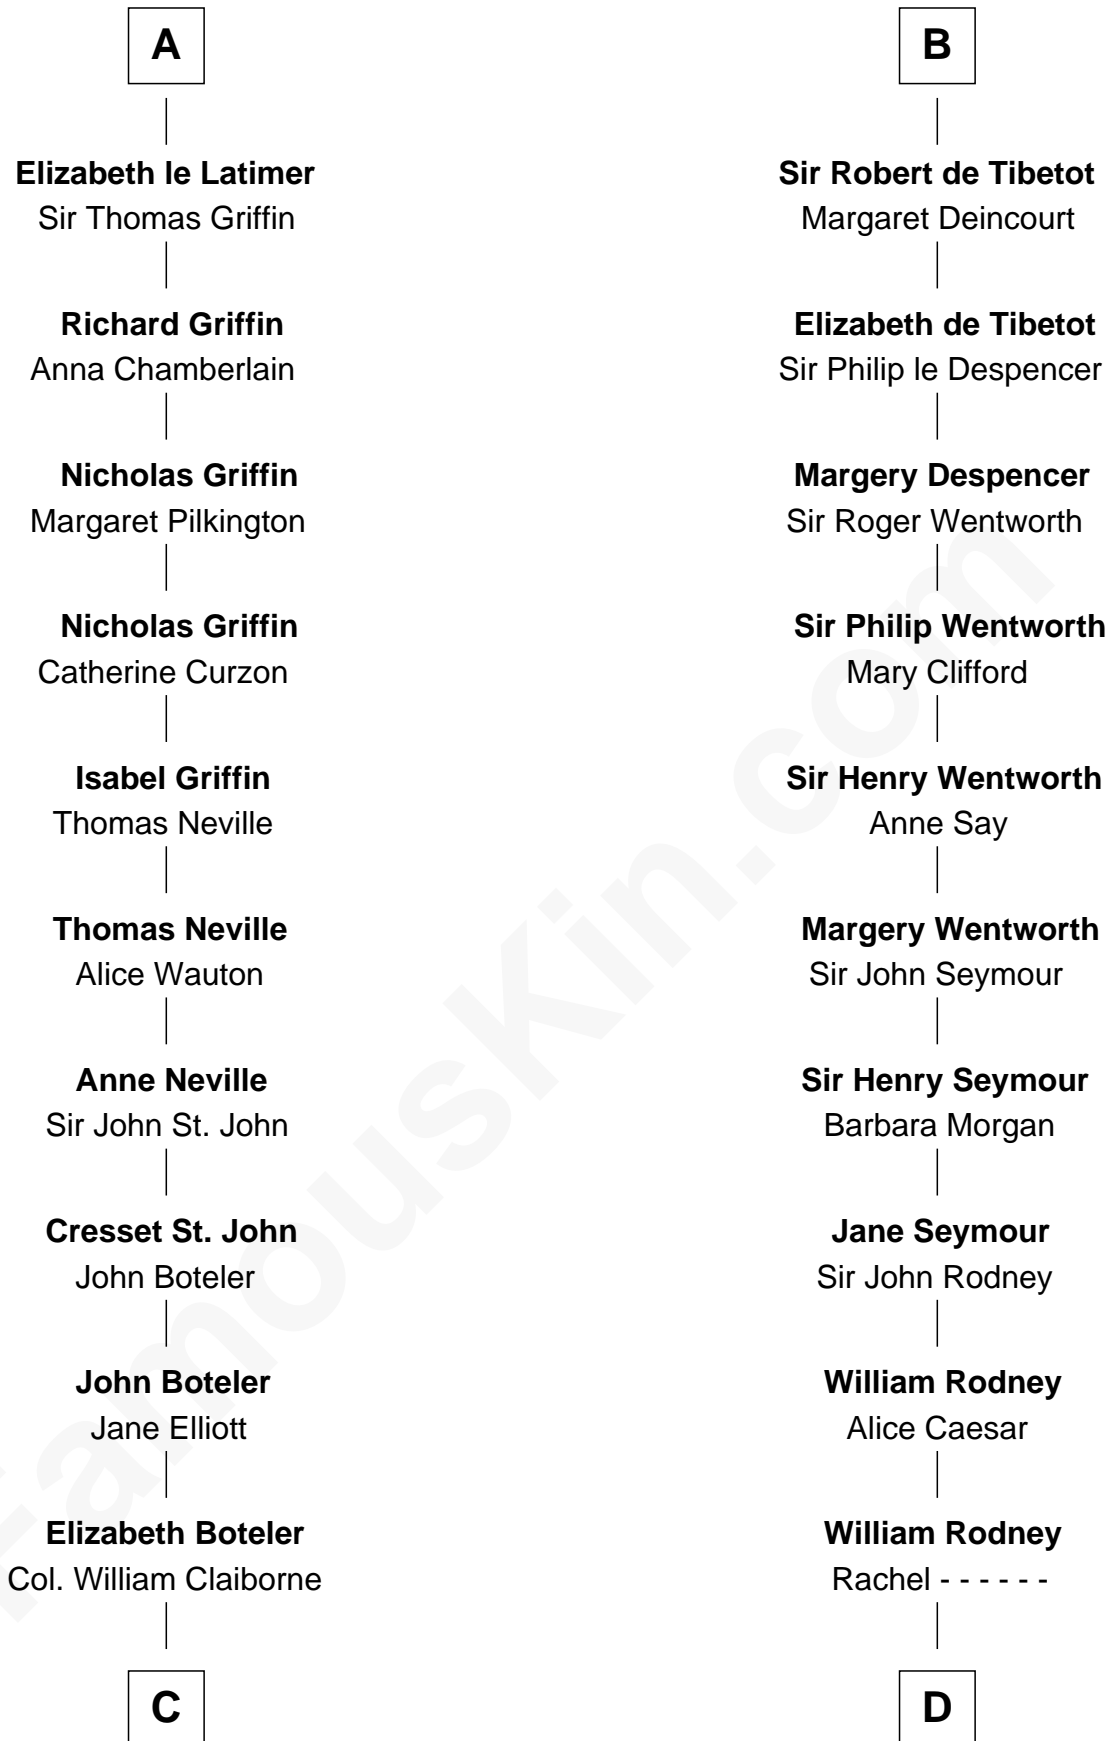

FamousKin.com
Relationship Chart of
William C. C. Claiborne
1st Governor of Louisiana

19th cousin 2 times removed of

Caesar Rodney
Signer of the Declaration of Independence

C

Thomas Claiborne

Sarah Fenn

Thomas Claiborne

Ann Fox

Nathaniel Claiborne

Jane Cole

William Claiborne

Mary Leigh

William C. C. Claiborne

1st Governor of Louisiana

D