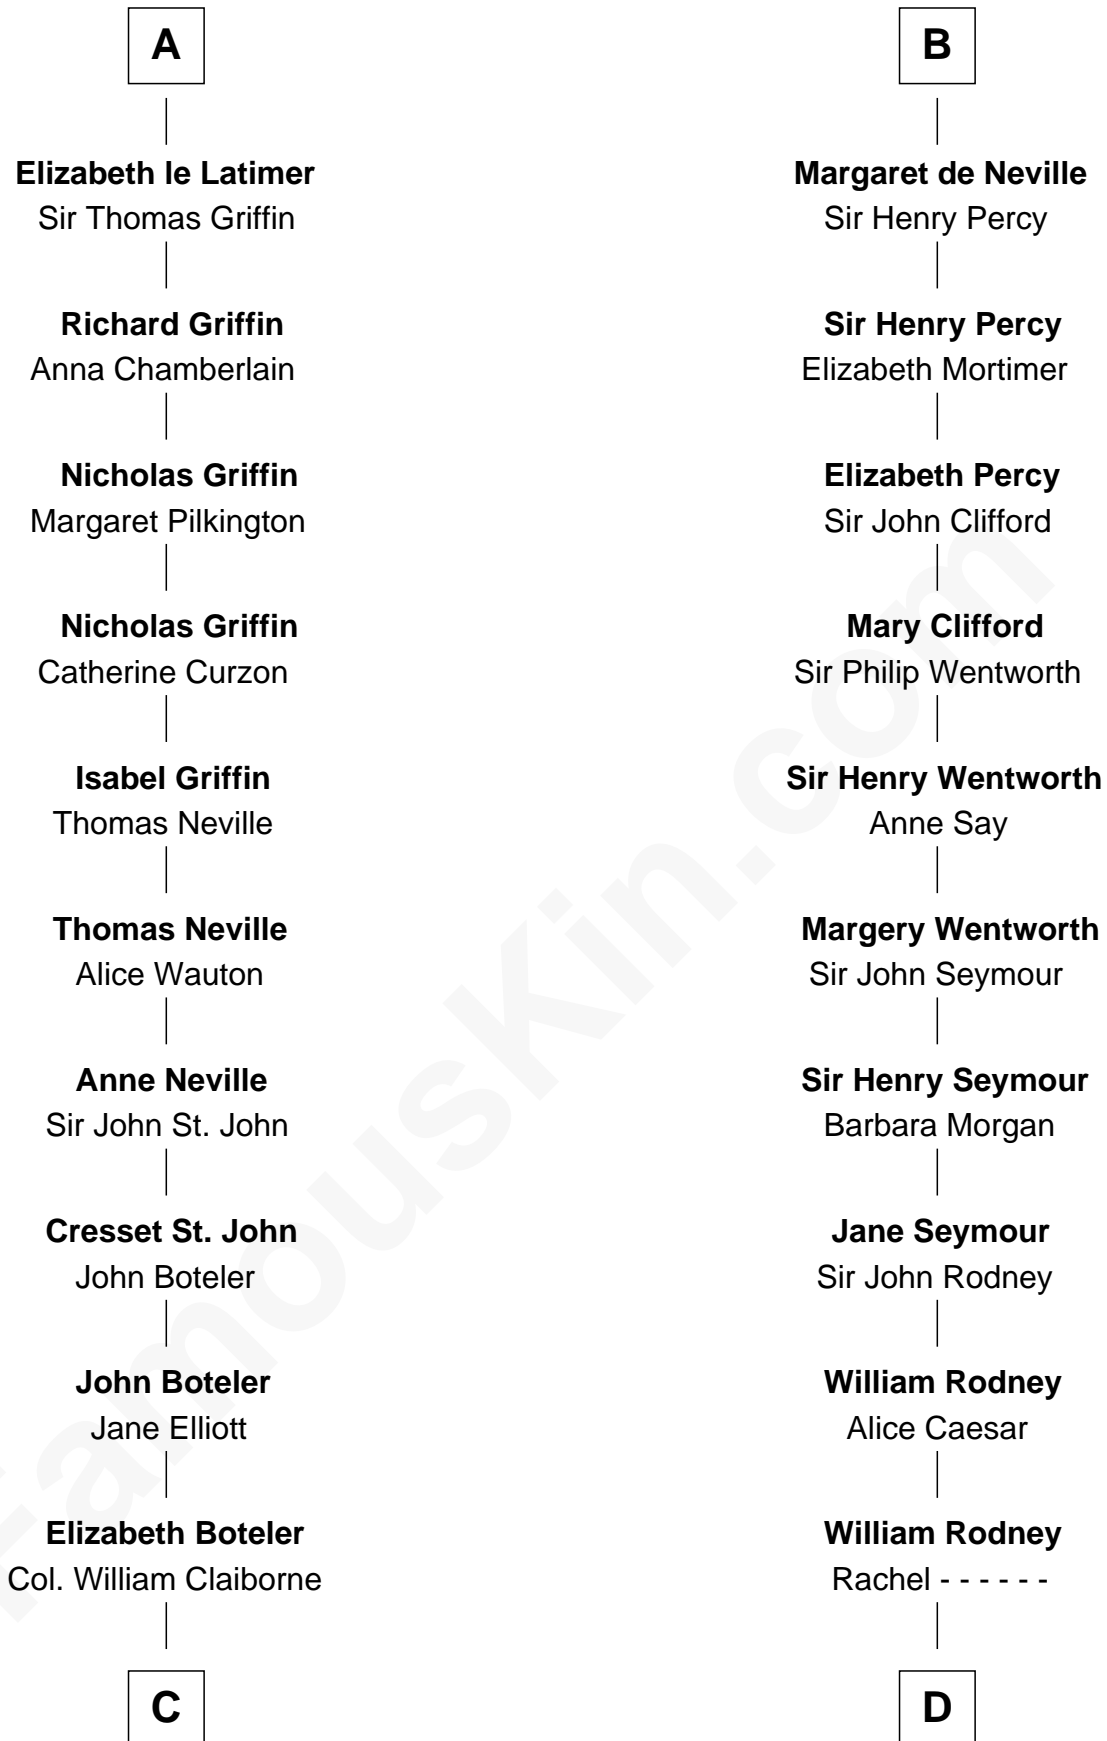

FamousKin.com
Relationship Chart of
William C. C. Claiborne
1st Governor of Louisiana

19th cousin 2 times removed of

Caesar Rodney
Signer of the Declaration of Independence

C

Thomas Claiborne

Sarah Fenn

Thomas Claiborne

Ann Fox

Nathaniel Claiborne

Jane Cole

William Claiborne

Mary Leigh

William C. C. Claiborne

1st Governor of Louisiana

D

Capt. William Rodney

Sarah Jones

Caesar Rodney

Elizabeth Crawford

Caesar Rodney

Signer of Declaration of Independence

FamousKin.com