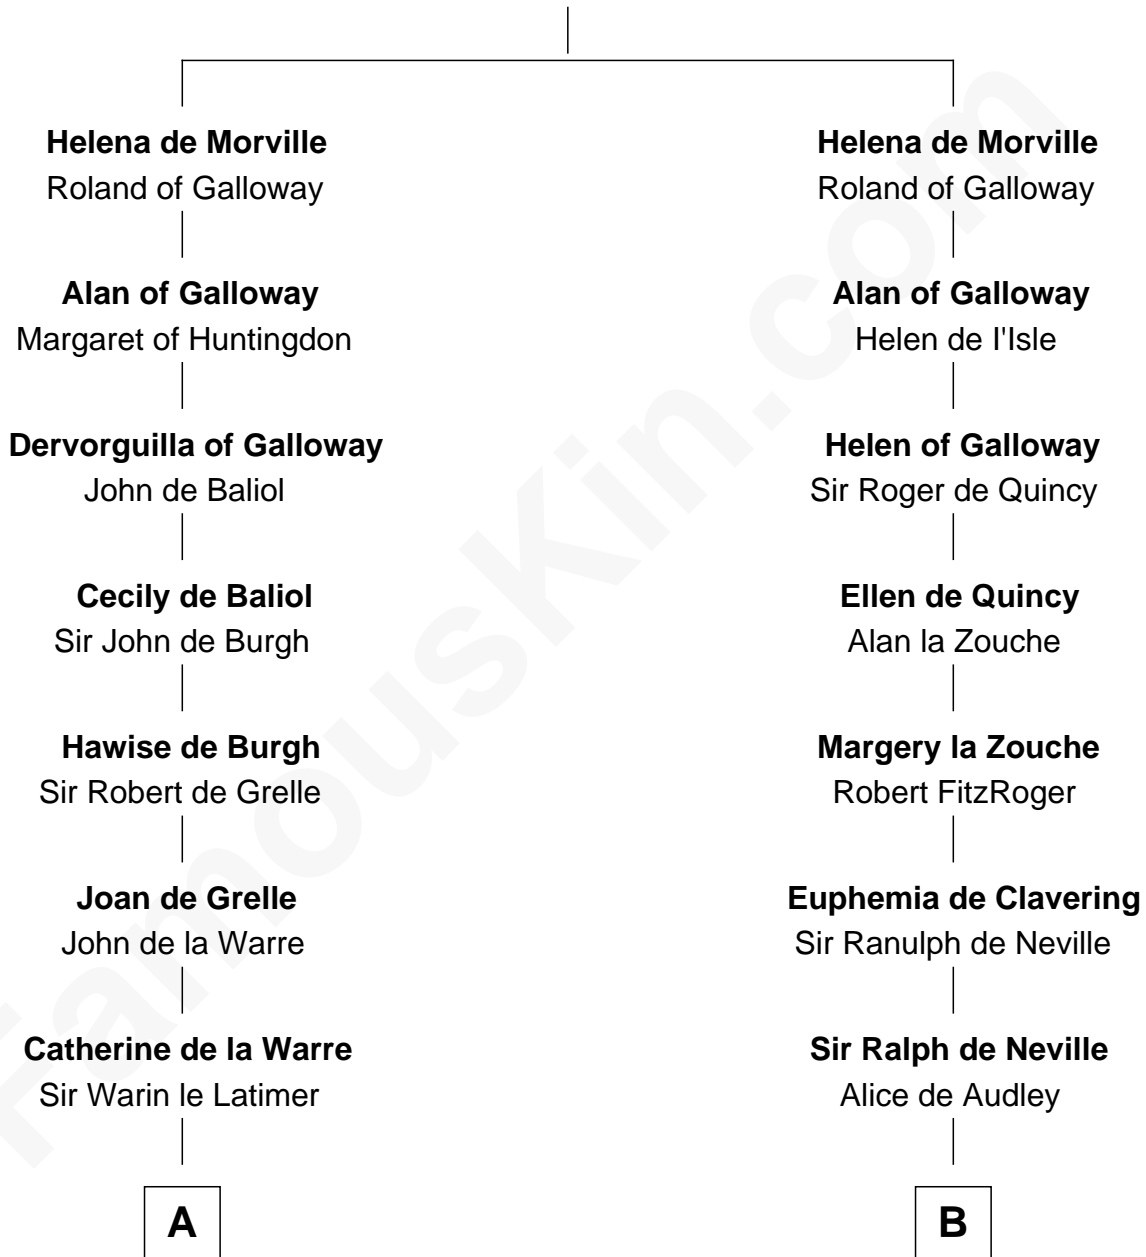

**FamousKin.com**  
**Relationship Chart of**  
**William C. C. Claiborne**  
*1st Governor of Louisiana*

19th cousin 2 times removed of

**Caesar Rodney**

*Signer of the Declaration of Independence*

**Richard de Morville**

*Avice of Lancaster*

**C**

**Thomas Claiborne**

Sarah Fenn

**Thomas Claiborne**

Ann Fox

**Nathaniel Claiborne**

Jane Cole

**William Claiborne**

Mary Leigh

**William C. C. Claiborne**

*1st Governor of Louisiana*

**D**

**Capt. William Rodney**

Sarah Jones

**Caesar Rodney**