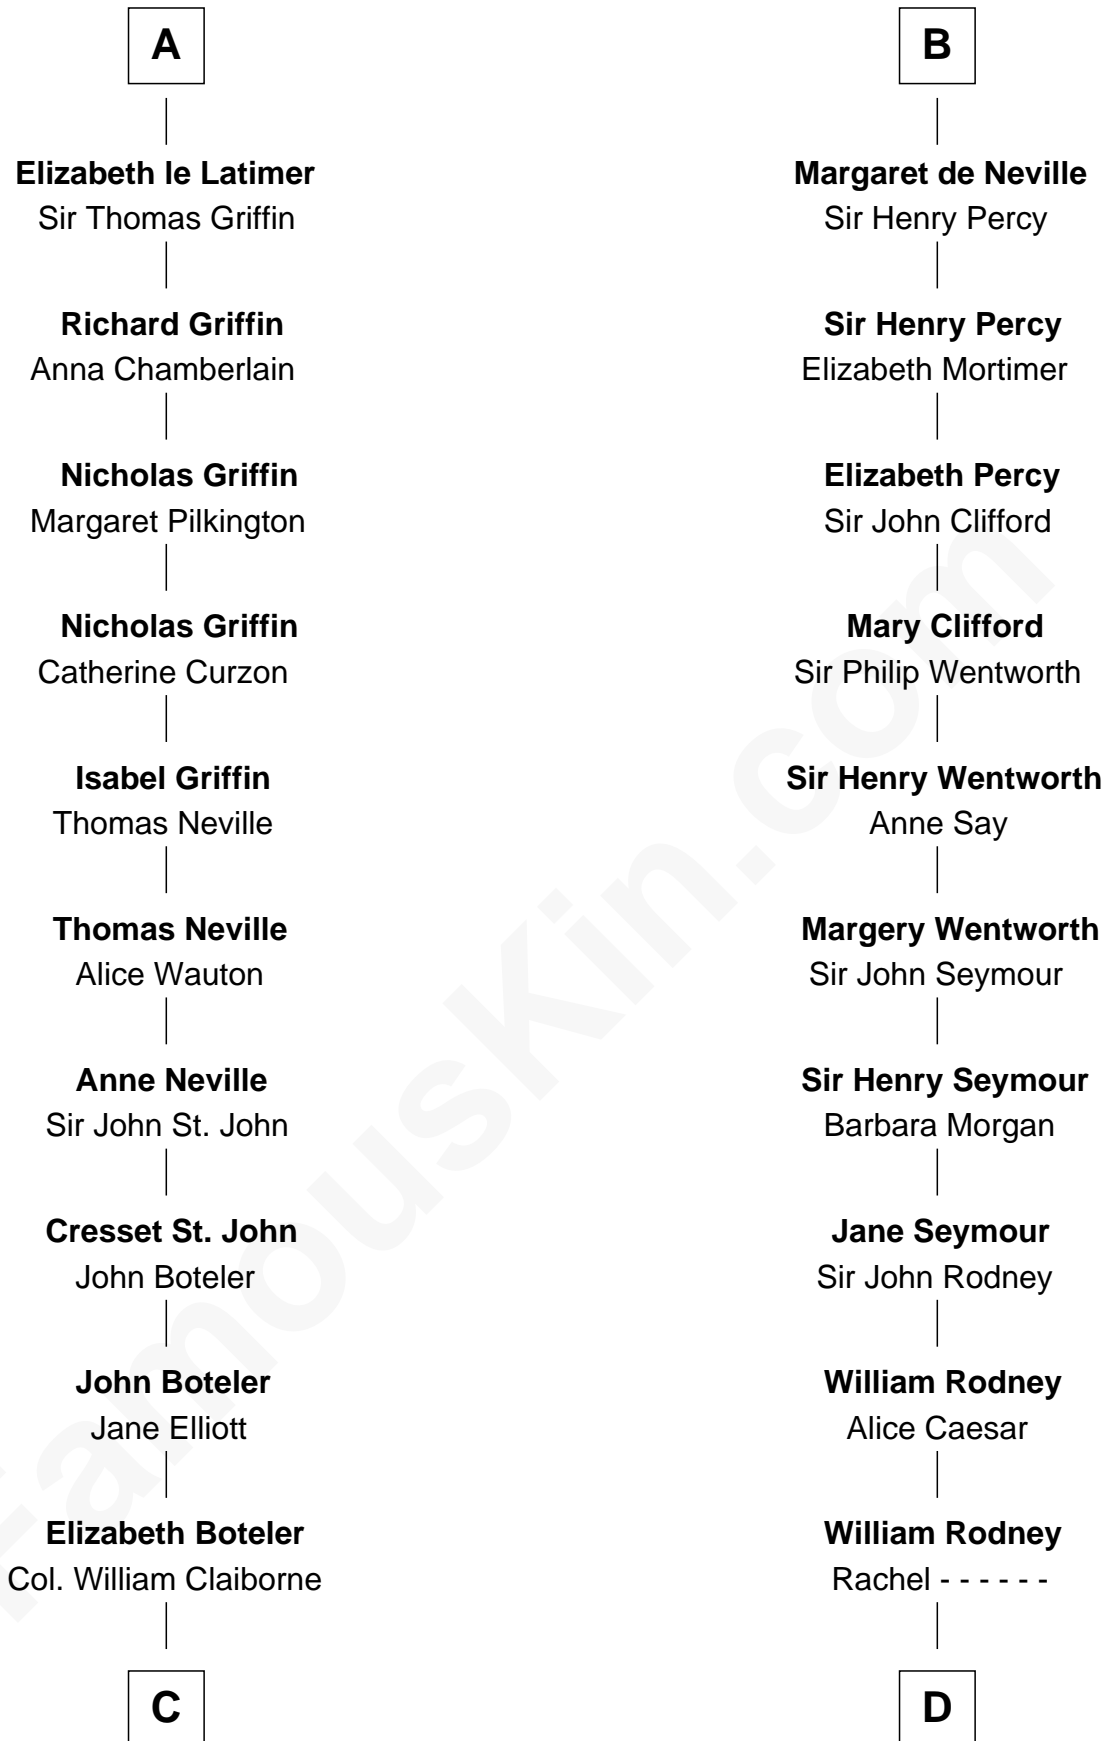

**FamousKin.com**  
**Relationship Chart of**  
**William C. C. Claiborne**  
*1st Governor of Louisiana*

19th cousin 2 times removed of

**Caesar Rodney**

*Signer of the Declaration of Independence*

**Richard de Morville**

*Avice of Lancaster*

**C**

**Thomas Claiborne**

Sarah Fenn

**Thomas Claiborne**

Ann Fox

**Nathaniel Claiborne**

Jane Cole

**William Claiborne**

Mary Leigh

**William C. C. Claiborne**

*1st Governor of Louisiana*

**D**

**Capt. William Rodney**

Sarah Jones

**Caesar Rodney**