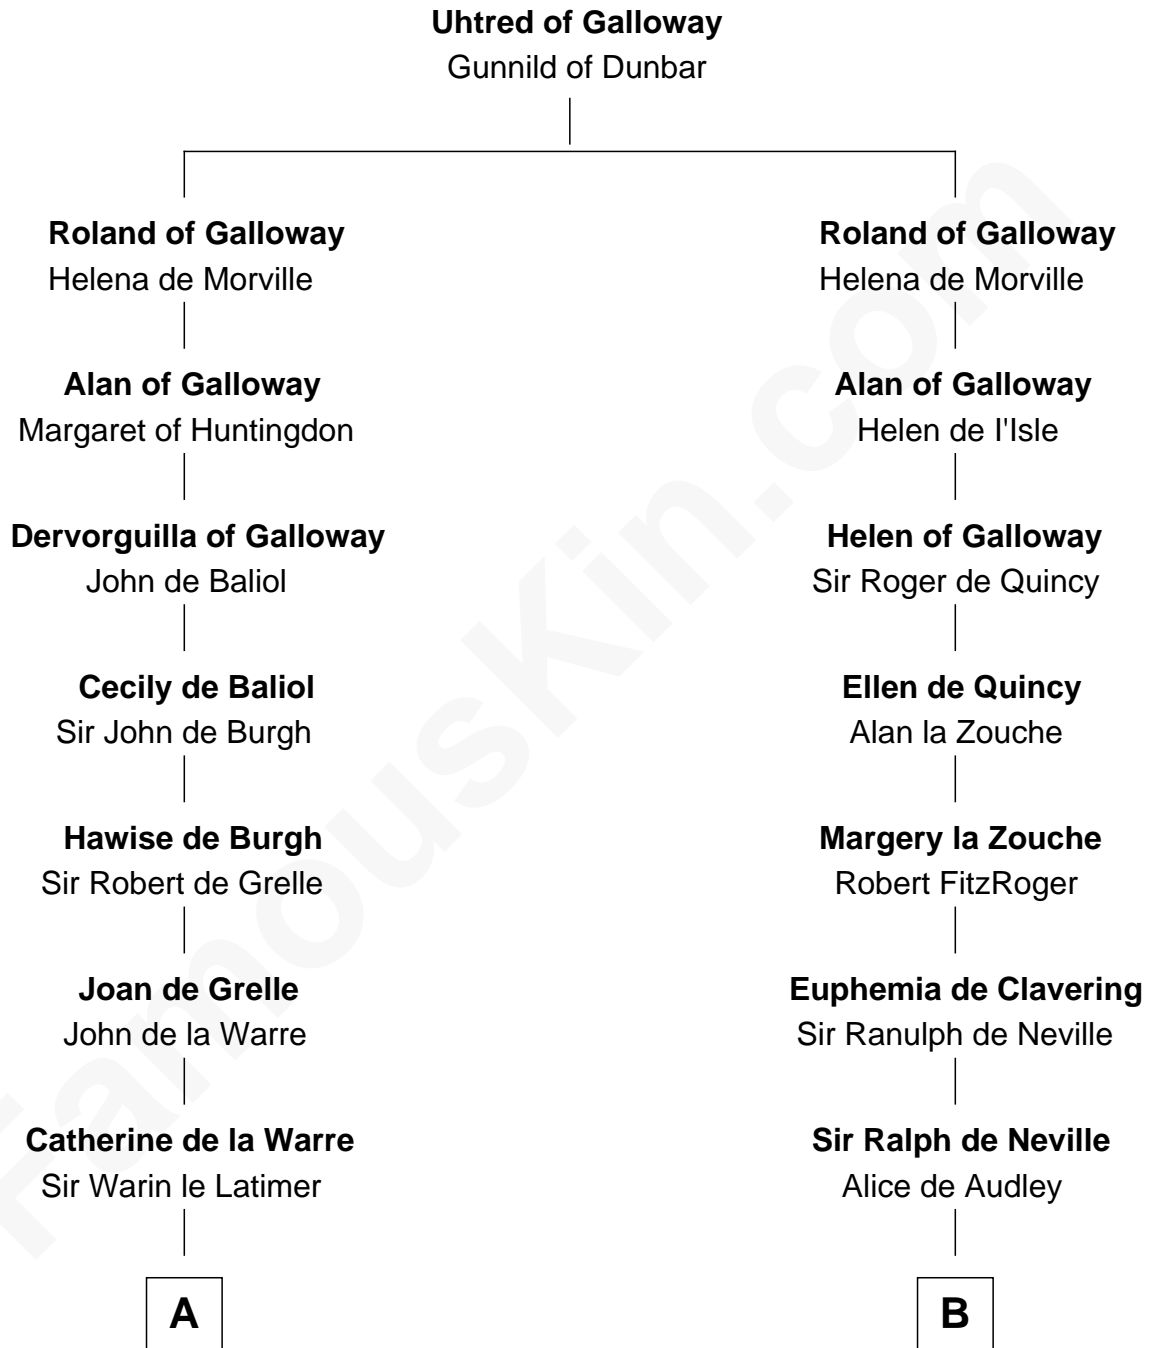

**FamousKin.com**  
**Relationship Chart of**  
**William C. C. Claiborne**  
*1st Governor of Louisiana*

**19th cousin 2 times removed of**

**Caesar Rodney**  
*Signer of the Declaration of Independence*

**C**

**Thomas Claiborne**

Sarah Fenn

**Thomas Claiborne**

Ann Fox

**Nathaniel Claiborne**

Jane Cole

**William Claiborne**

Mary Leigh

**William C. C. Claiborne**

*1st Governor of Louisiana*

**D**

**Capt. William Rodney**

Sarah Jones

**Caesar Rodney**

Elizabeth Crawford