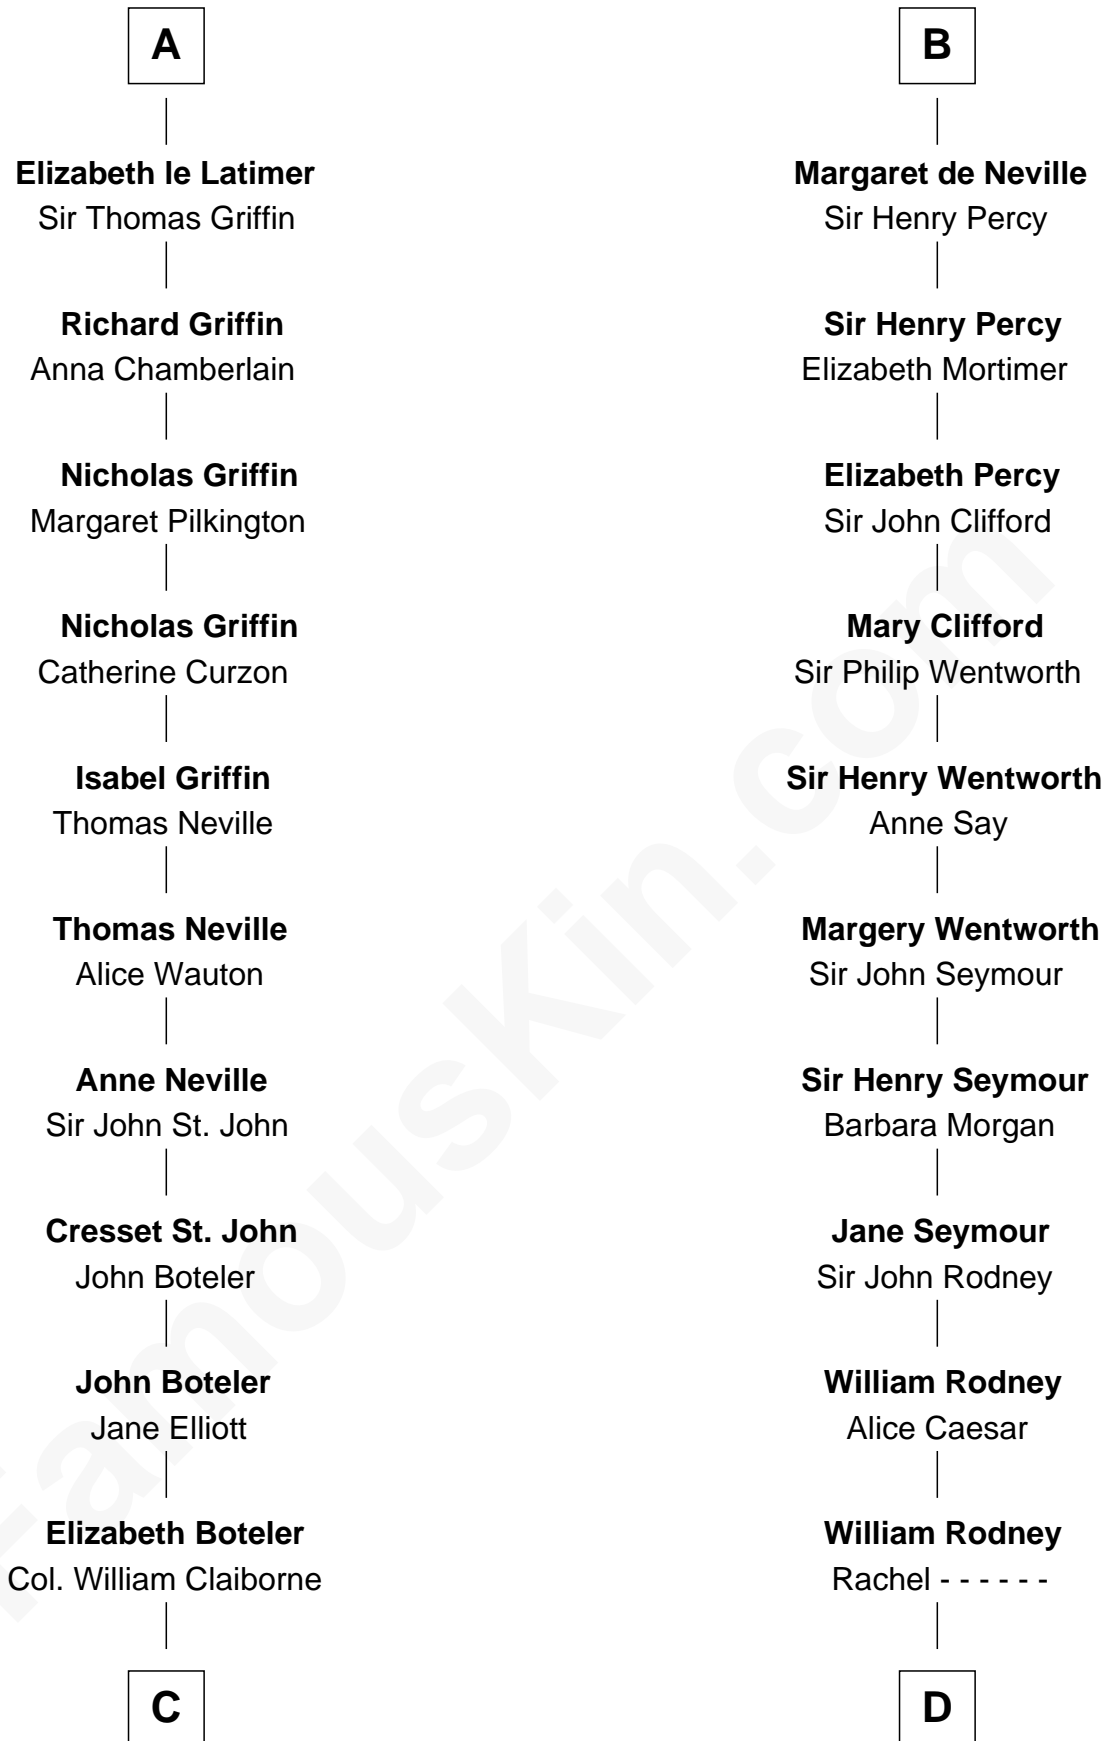

**FamousKin.com**  
**Relationship Chart of**  
**William C. C. Claiborne**  
*1st Governor of Louisiana*

**19th cousin 2 times removed of**

**Caesar Rodney**  
*Signer of the Declaration of Independence*

**C**

**Thomas Claiborne**

Sarah Fenn

**Thomas Claiborne**

Ann Fox

**Nathaniel Claiborne**

Jane Cole

**William Claiborne**

Mary Leigh

**William C. C. Claiborne**

*1st Governor of Louisiana*

**D**

**Capt. William Rodney**

Sarah Jones

**Caesar Rodney**

Elizabeth Crawford