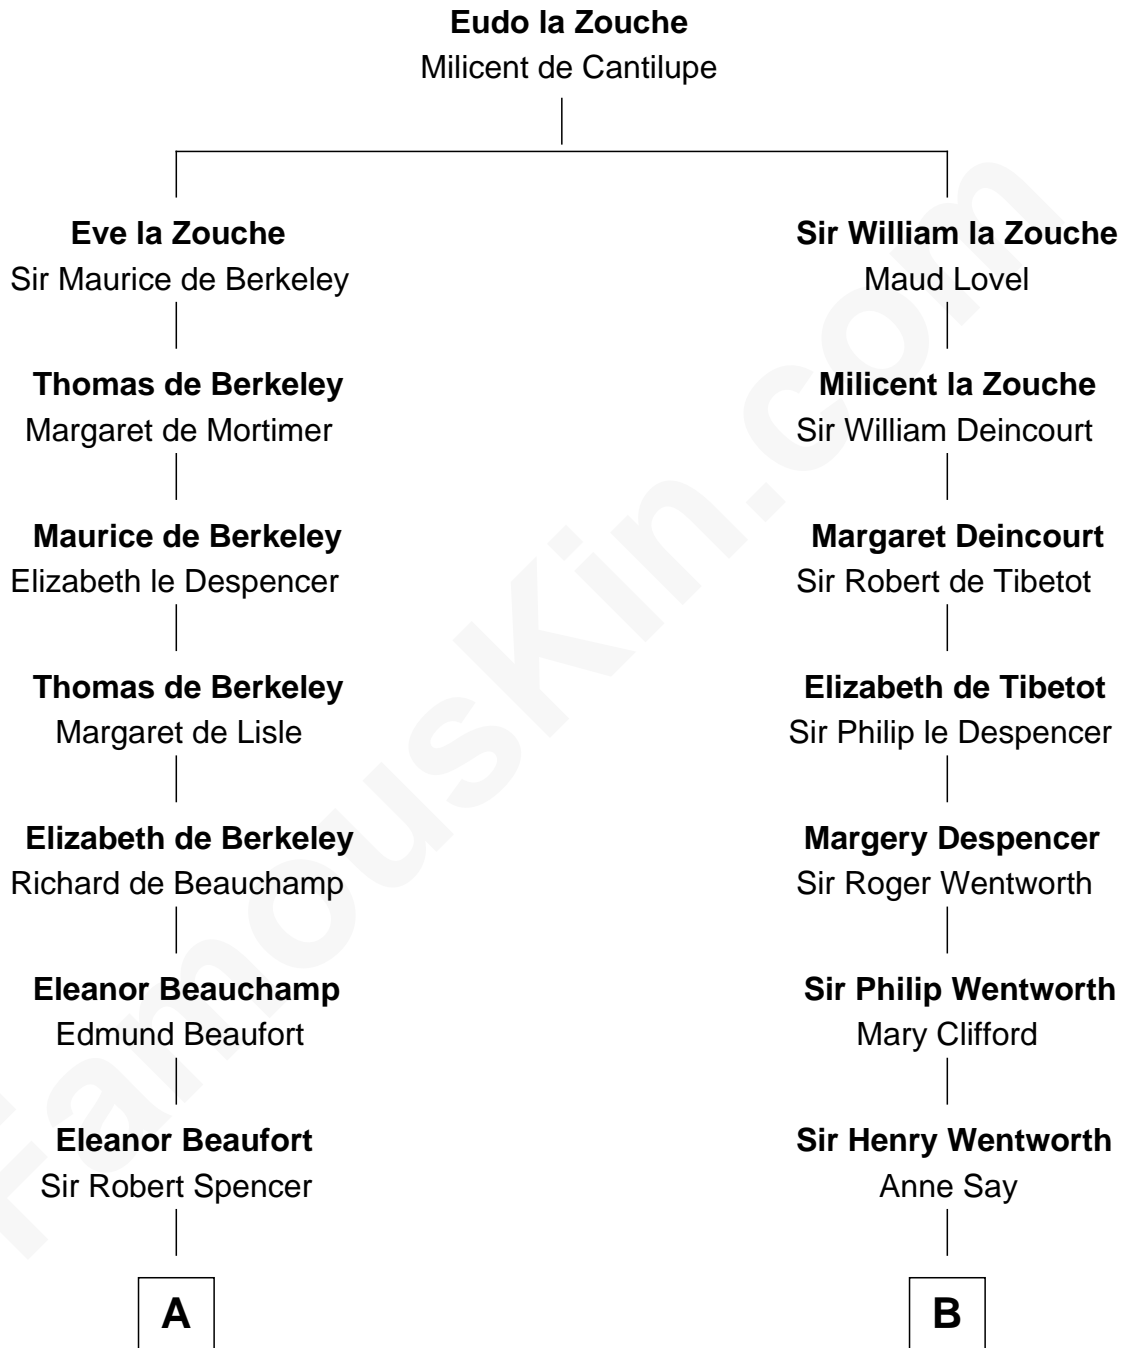

FamousKin.com
Relationship Chart of
William C. C. Claiborne
1st Governor of Louisiana

14th cousin 3 times removed of

Caesar Rodney
Signer of the Declaration of Independence

A

Margaret Spencer

Sir Thomas Carey

Sir William Carey

Mary Boleyn

Catherine Carey

Sir Francis Knollys

Anne Knollys

Sir Thomas West

Gov. John West

Anne - - - - -

Col. John West

Unity Croshaw

Ann West

Henry Fox

Ann Fox

Thomas Claiborne

Nathaniel Claiborne

Jane Cole