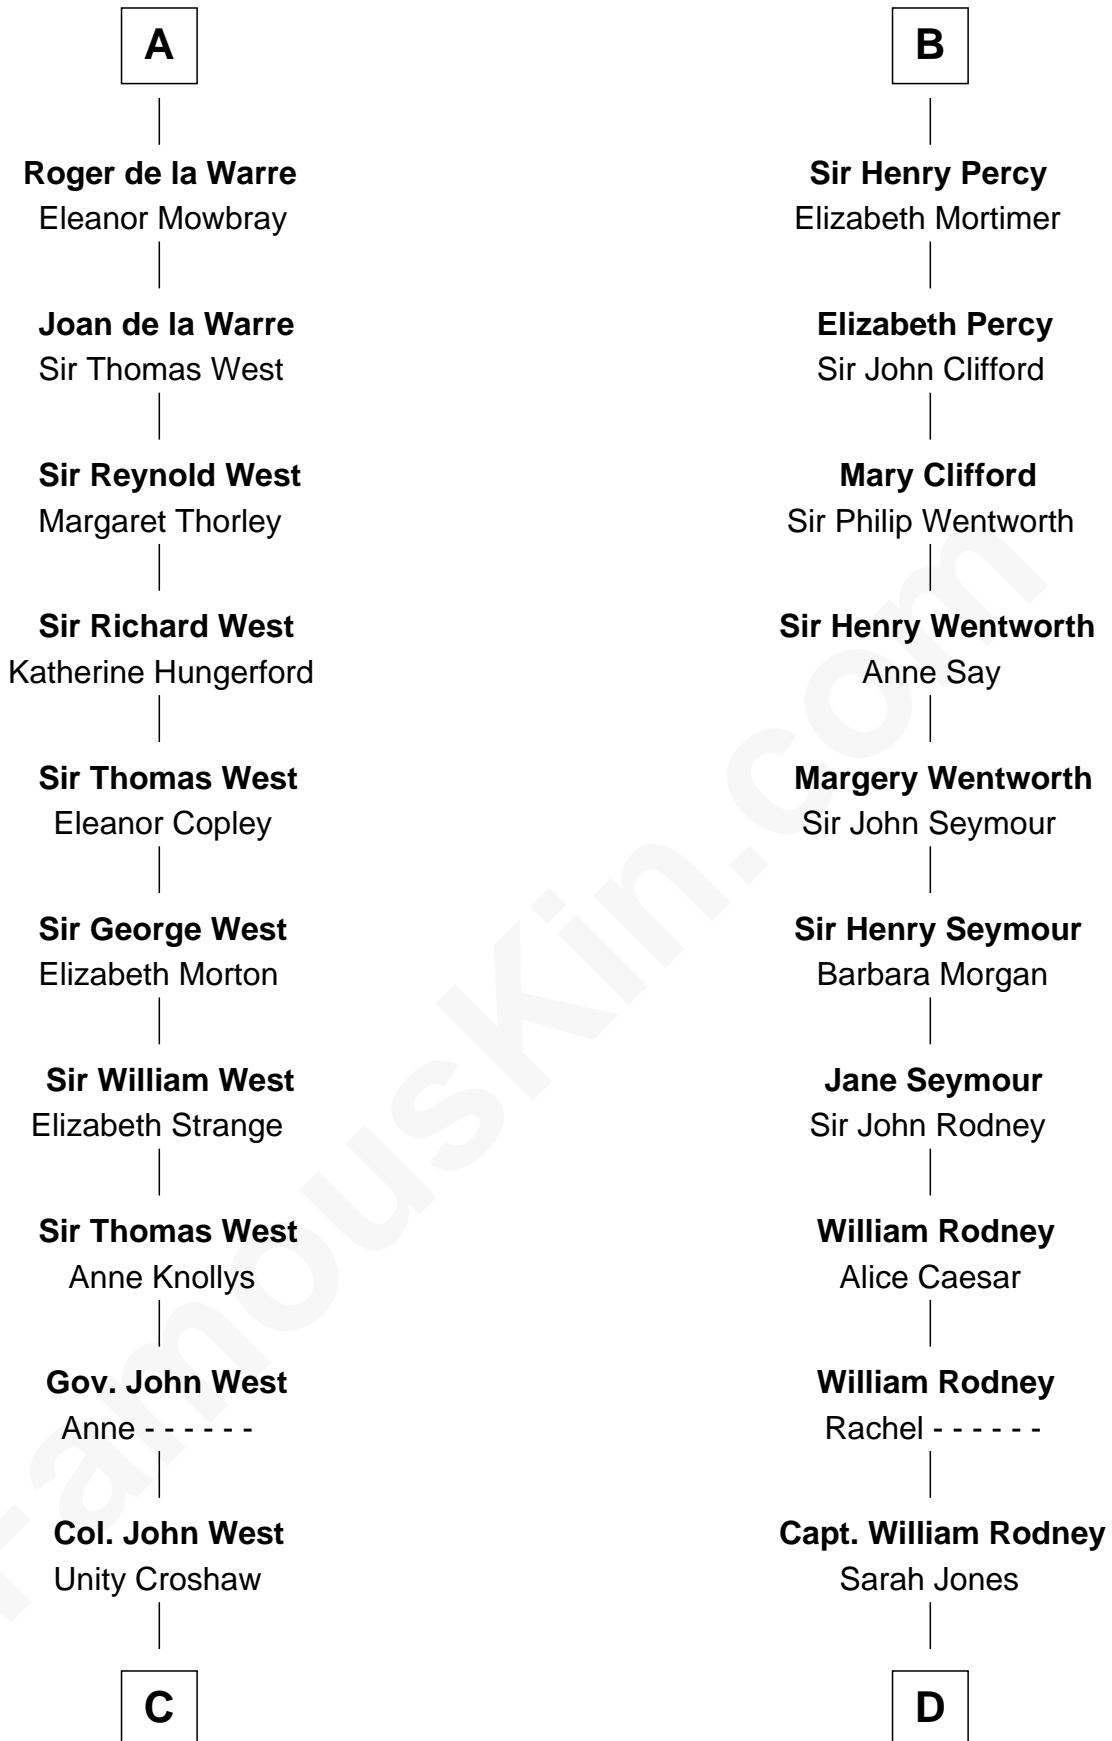

FamousKin.com
Relationship Chart of
William C. C. Claiborne
1st Governor of Louisiana

18th cousin 3 times removed of

Caesar Rodney
Signer of the Declaration of Independence

Robert III de Vitre

C

Ann West
Henry Fox

Ann Fox
Thomas Claiborne

Nathaniel Claiborne
Jane Cole

William Claiborne
Mary Leigh

William C. C. Claiborne
1st Governor of Louisiana

D

Caesar Rodney
Elizabeth Crawford

Caesar Rodney
Signer of Declaration of Independence