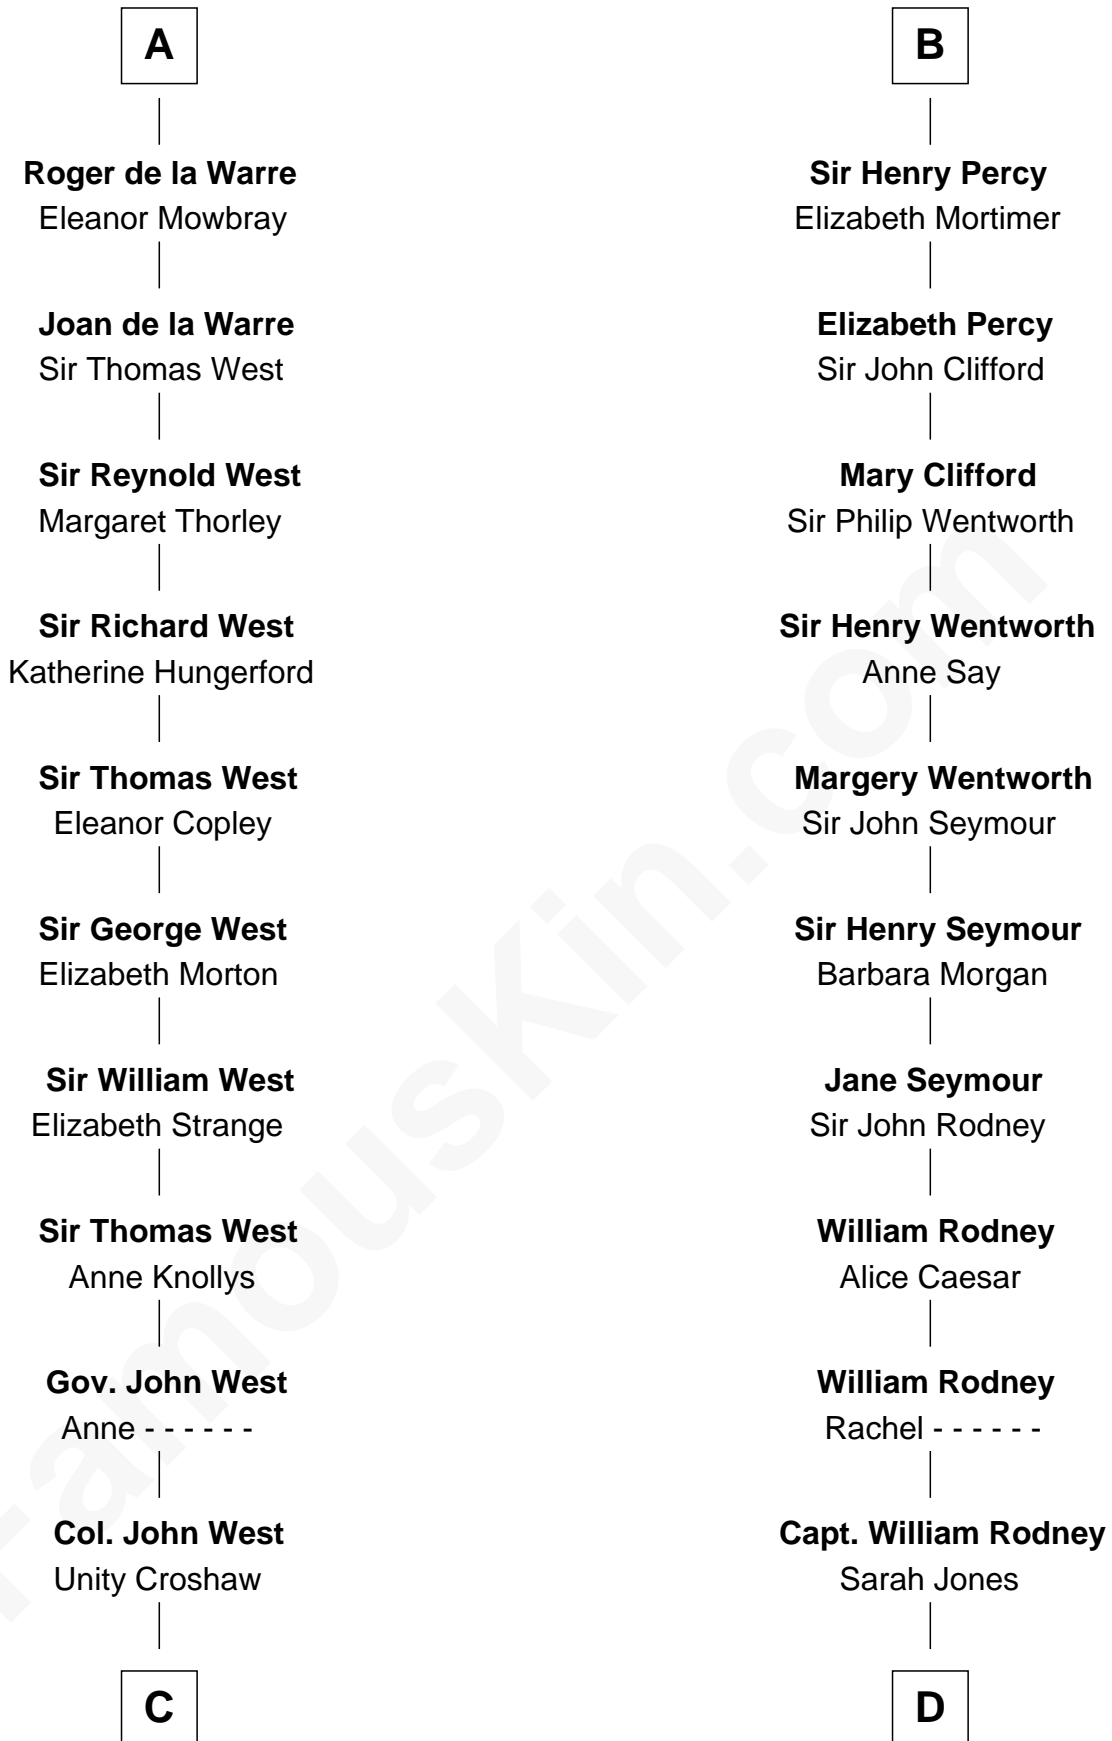

FamousKin.com
Relationship Chart of
William C. C. Claiborne
1st Governor of Louisiana

18th cousin 3 times removed of

Caesar Rodney
Signer of the Declaration of Independence

C

Ann West
Henry Fox

Ann Fox
Thomas Claiborne

Nathaniel Claiborne
Jane Cole

William Claiborne
Mary Leigh

William C. C. Claiborne
1st Governor of Louisiana

D

Caesar Rodney
Elizabeth Crawford

Caesar Rodney
Signer of Declaration of Independence

FamousKin.com