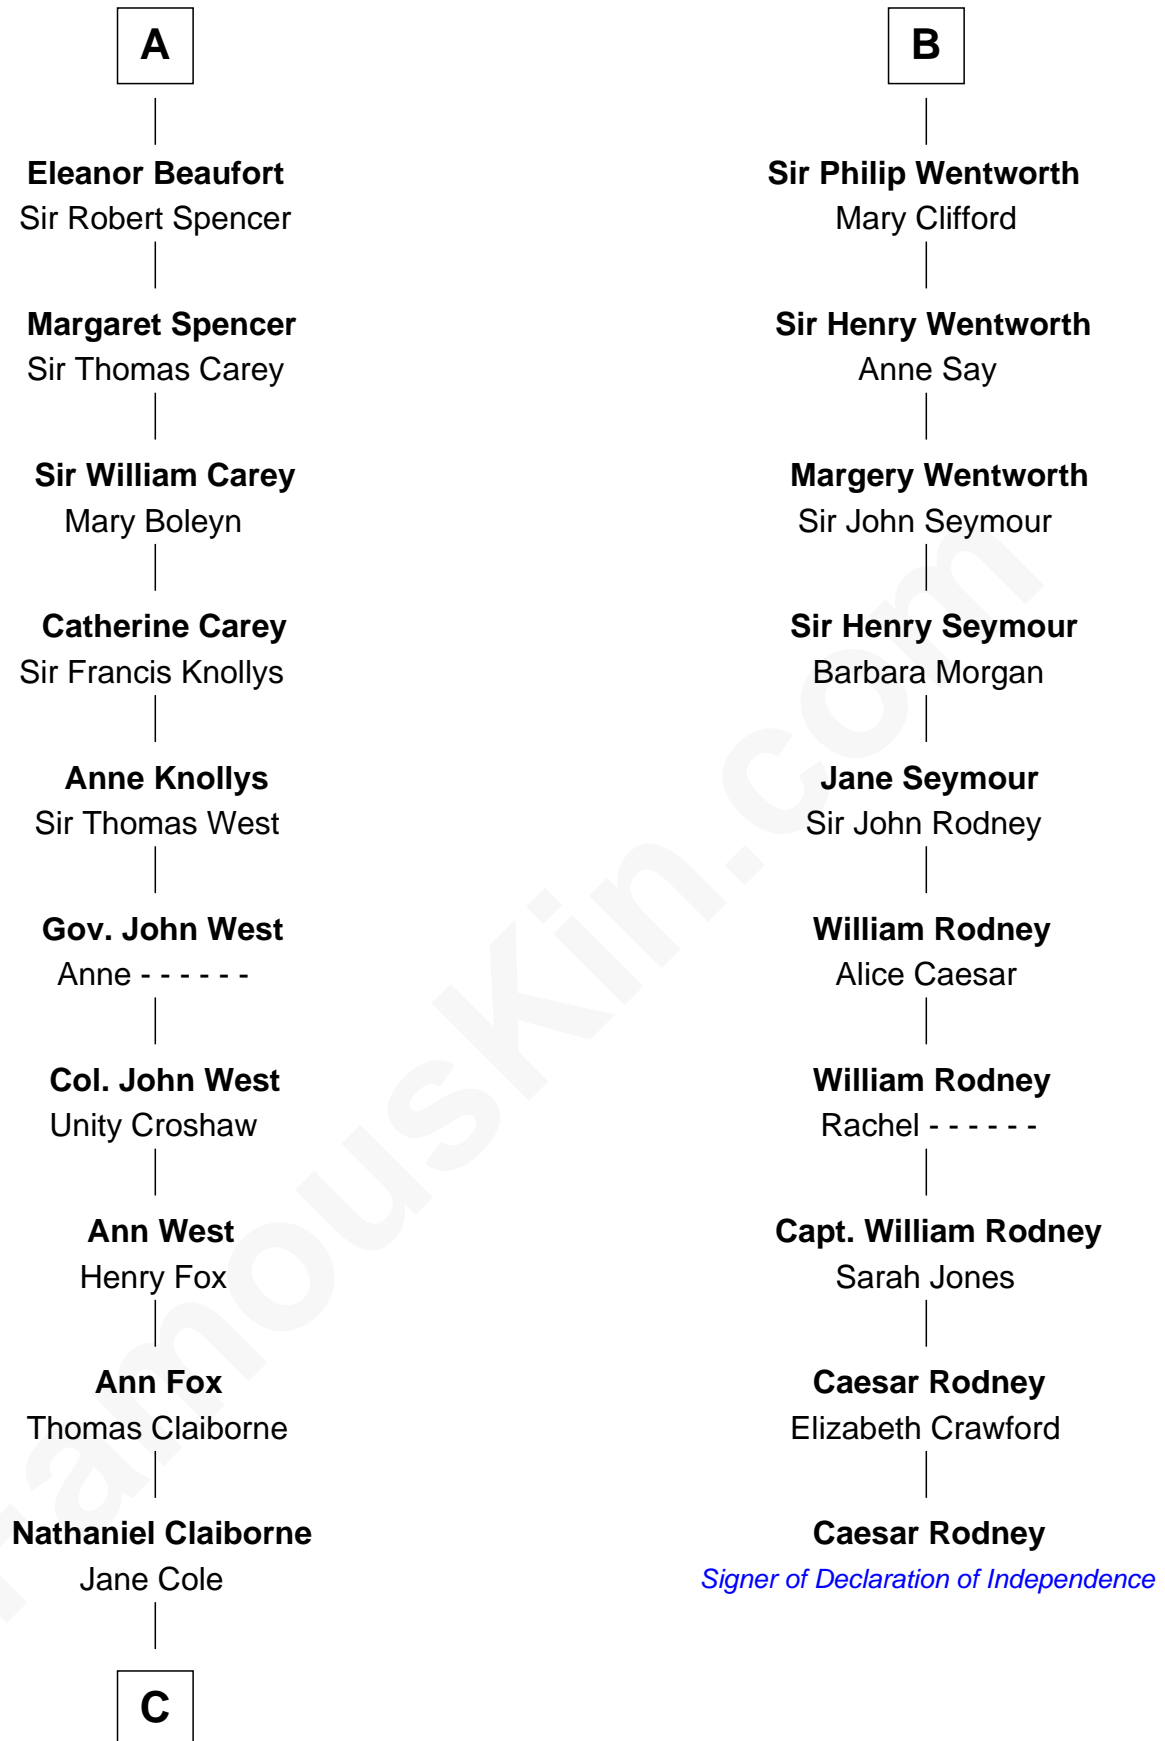

FamousKin.com
Relationship Chart of
William C. C. Claiborne
1st Governor of Louisiana

16th cousin 2 times removed of

Caesar Rodney
Signer of the Declaration of Independence

C

William Claiborne

Mary Leigh

William C. C. Claiborne

1st Governor of Louisiana

FamousKin.com