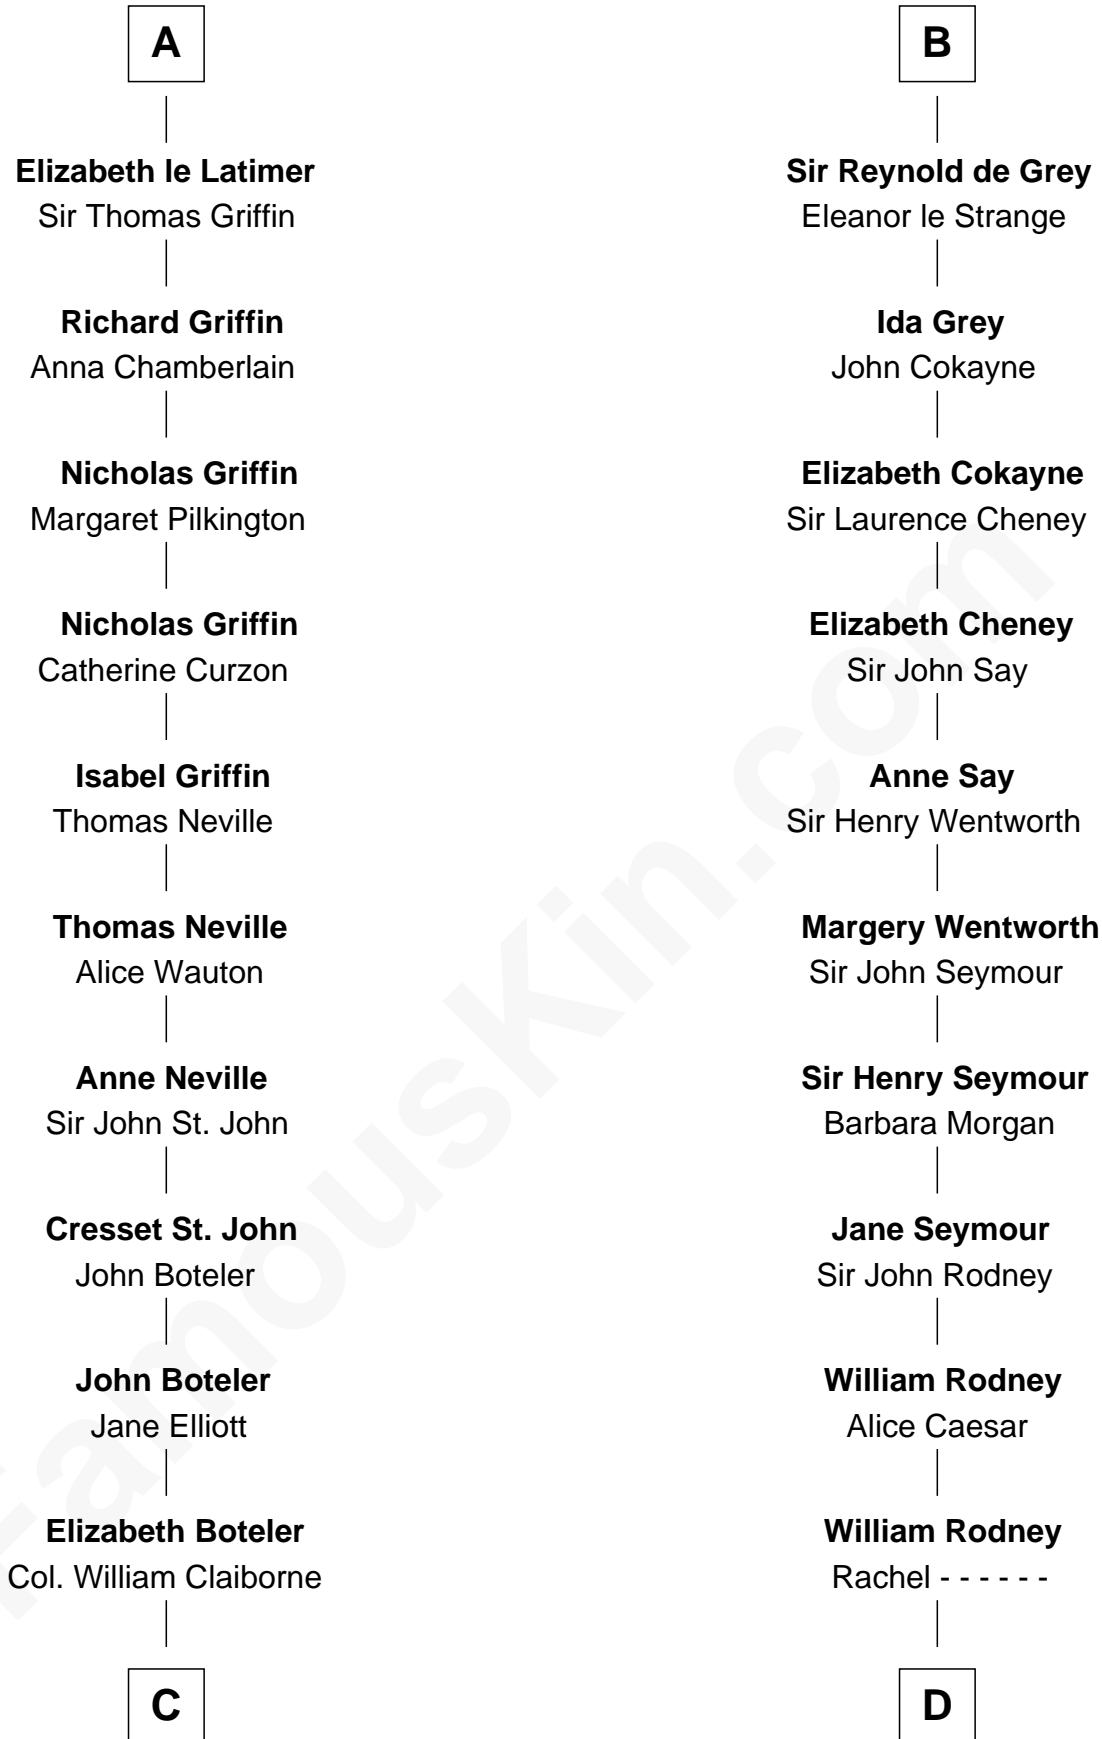

FamousKin.com
Relationship Chart of
William C. C. Claiborne
1st Governor of Louisiana

19th cousin 2 times removed of

Caesar Rodney
Signer of the Declaration of Independence

C

Thomas Claiborne

Sarah Fenn

Thomas Claiborne

Ann Fox

Nathaniel Claiborne

Jane Cole

William Claiborne

Mary Leigh

William C. C. Claiborne

1st Governor of Louisiana

D