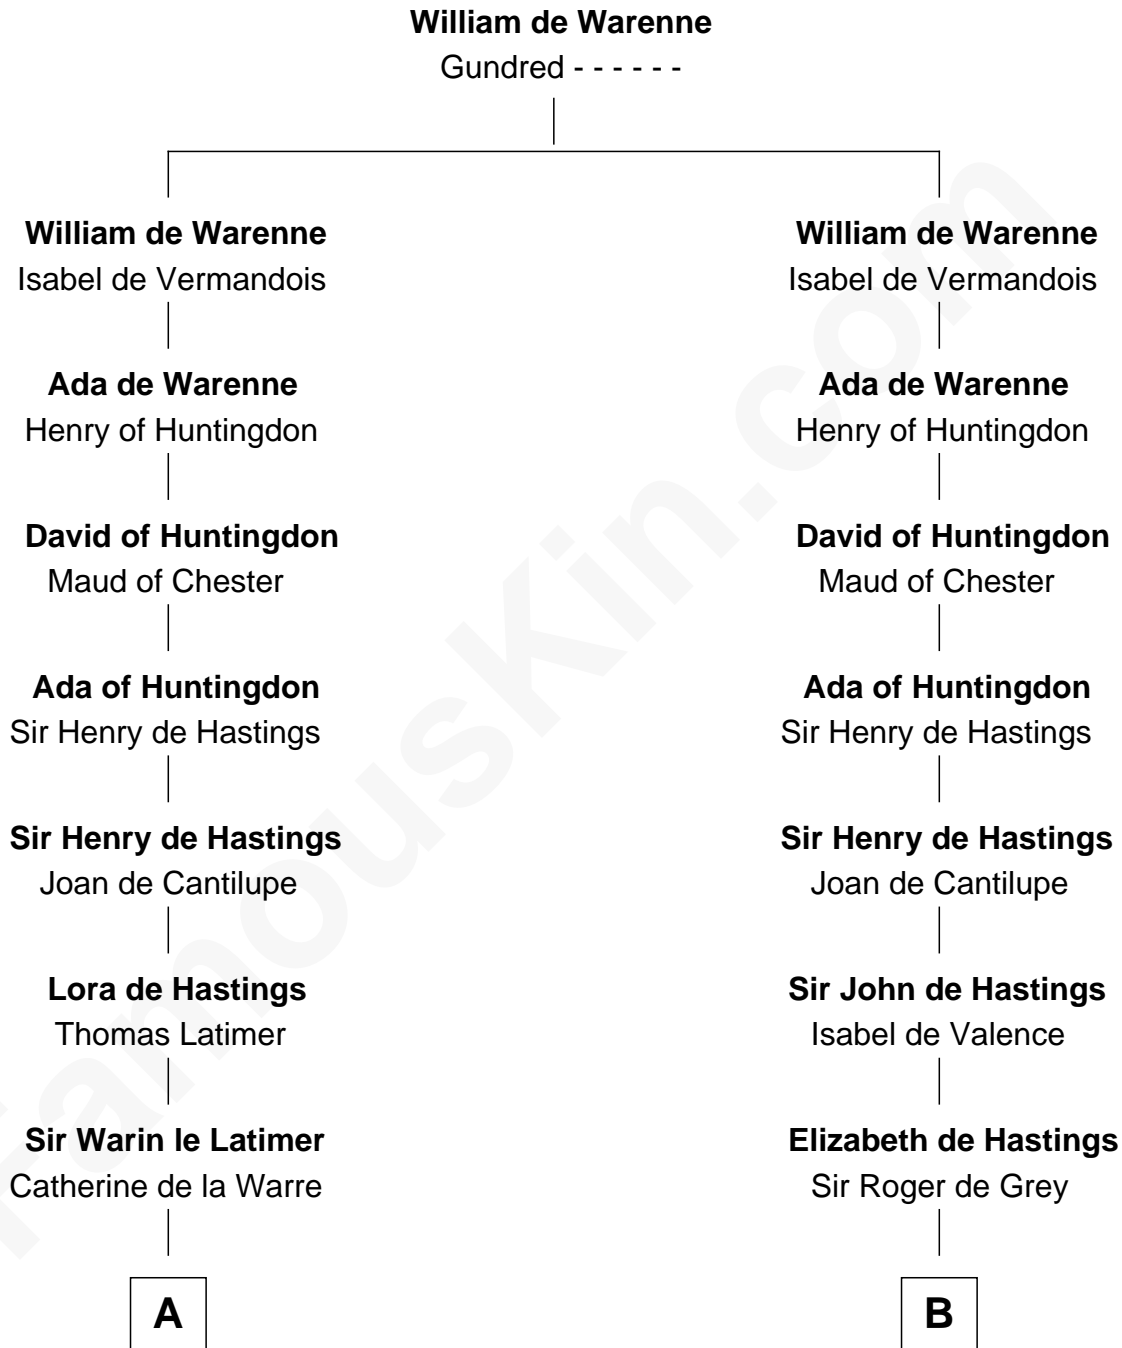

FamousKin.com
Relationship Chart of
William C. C. Claiborne
1st Governor of Louisiana

19th cousin 2 times removed of

Caesar Rodney
Signer of the Declaration of Independence

C

Thomas Claiborne

Sarah Fenn

Thomas Claiborne

Ann Fox

Nathaniel Claiborne

Jane Cole

William Claiborne

Mary Leigh

William C. C. Claiborne

1st Governor of Louisiana

D