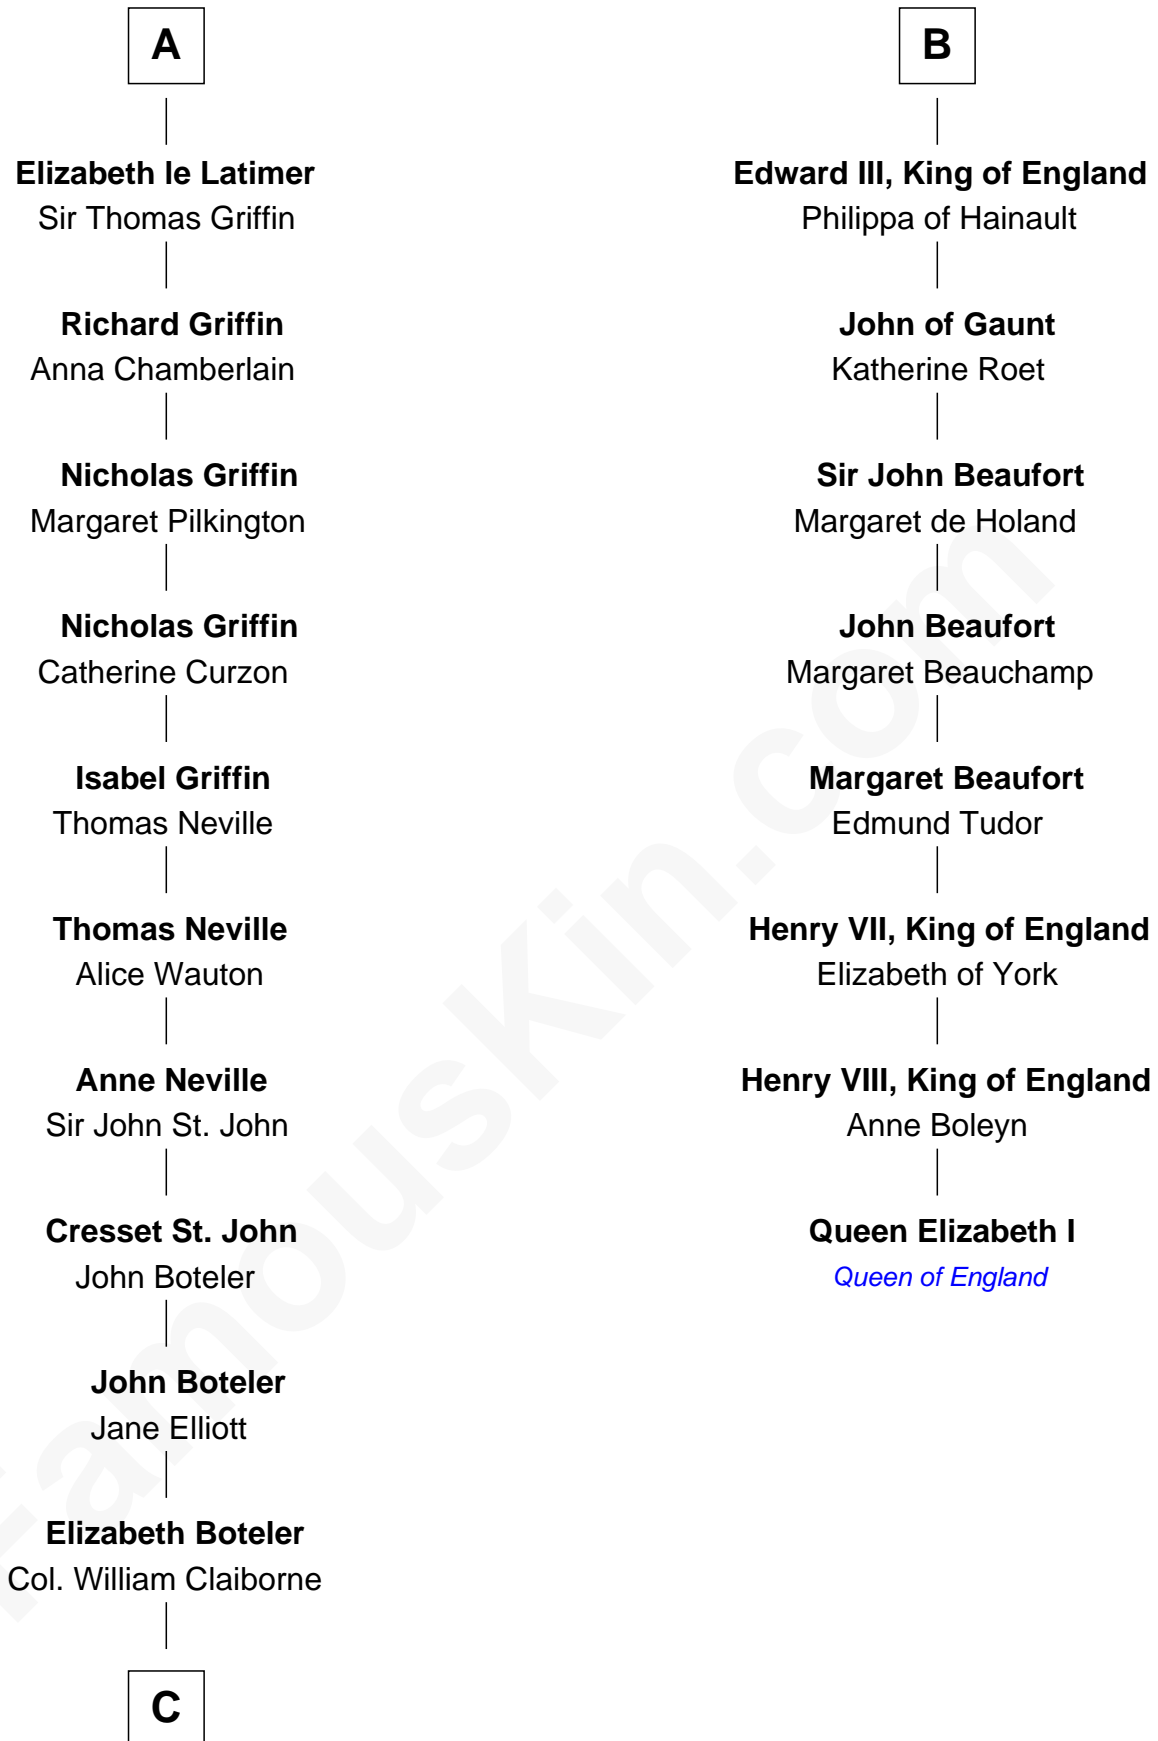

FamousKin.com
Relationship Chart of
William C. C. Claiborne
1st Governor of Louisiana

14th cousin 7 times removed of

Queen Elizabeth I
Queen of England

C

Thomas Claiborne

Sarah Fenn

Thomas Claiborne

Ann Fox

Nathaniel Claiborne

Jane Cole

William Claiborne

Mary Leigh

William C. C. Claiborne

1st Governor of Louisiana

FamousKin.com