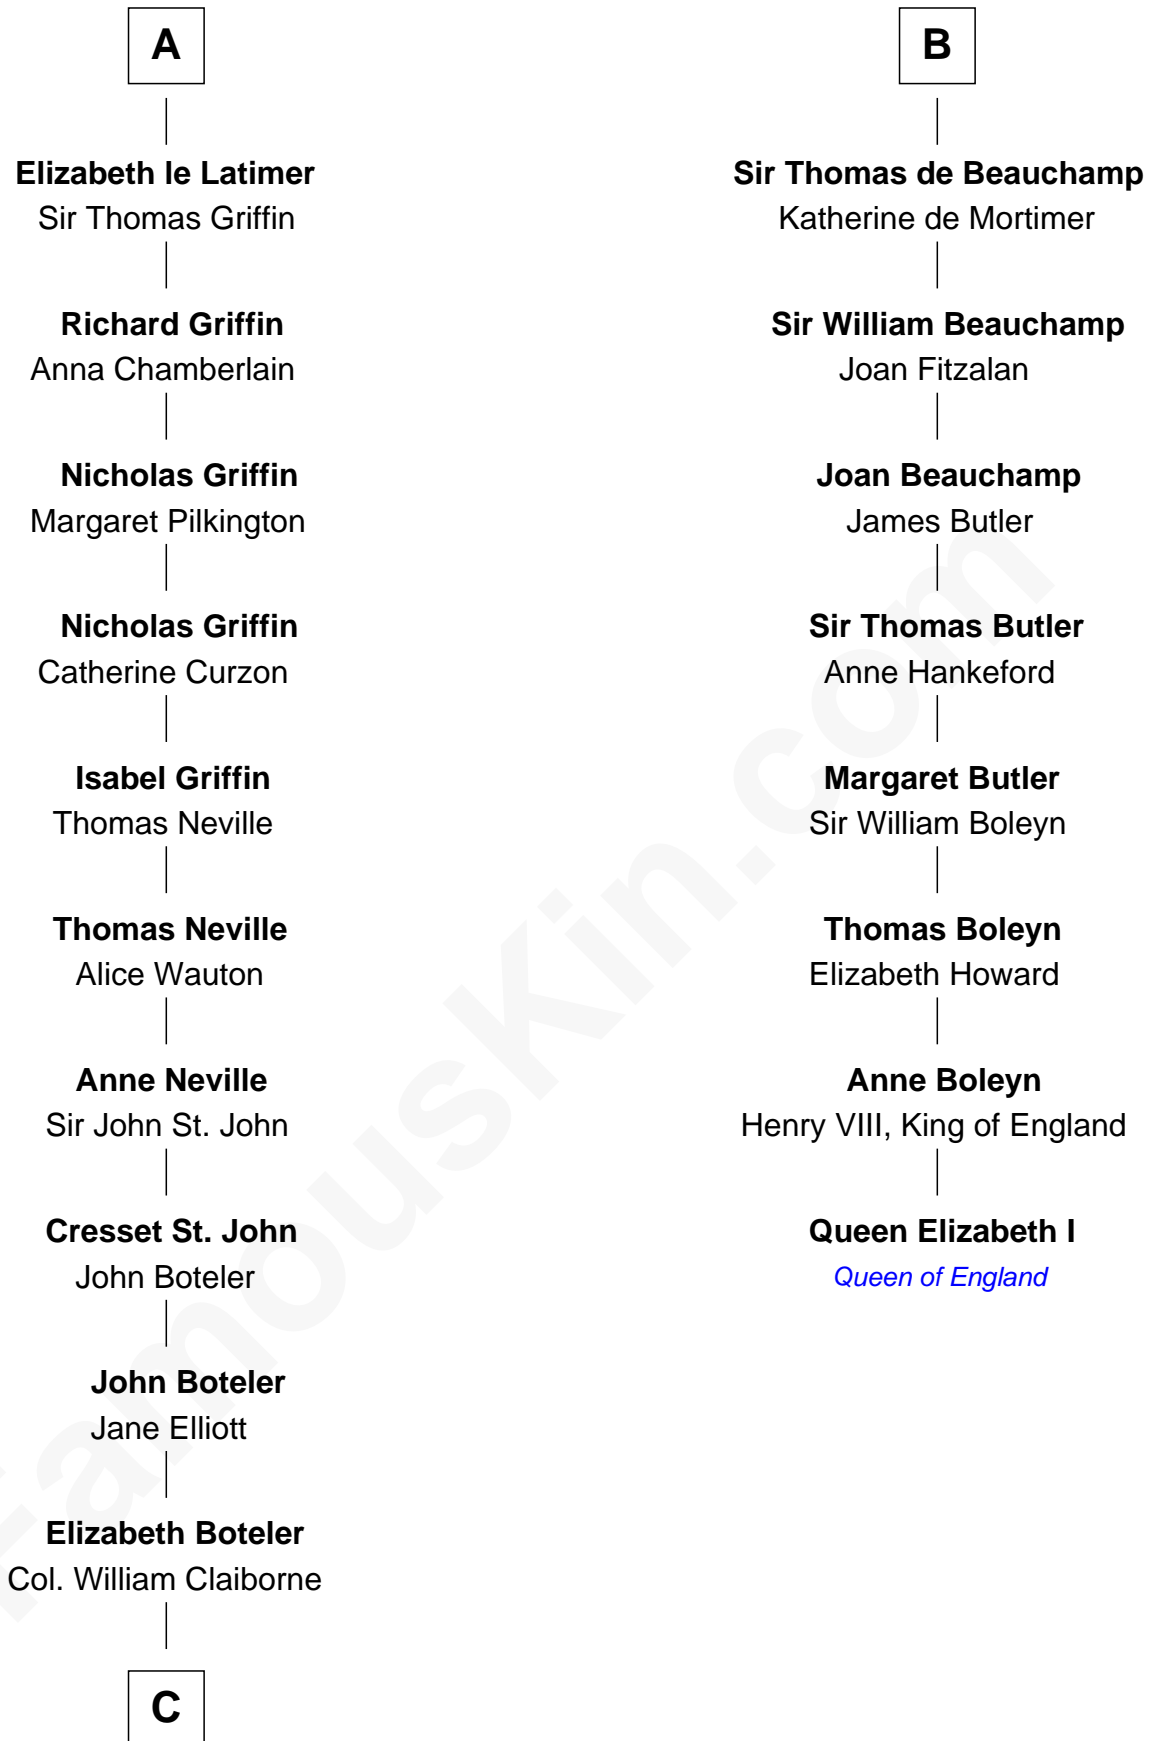

**FamousKin.com**  
**Relationship Chart of**  
**William C. C. Claiborne**  
*1st Governor of Louisiana*

**14th cousin 7 times removed of**  
**Queen Elizabeth I**  
*Queen of England*

**Hugh I of Vermandois**  
 Adèle of Vermandois

**C**

**Thomas Claiborne**

Sarah Fenn

**Thomas Claiborne**

Ann Fox

**Nathaniel Claiborne**

Jane Cole

**William Claiborne**

Mary Leigh

**William C. C. Claiborne**

*1st Governor of Louisiana*

FamousKin.com