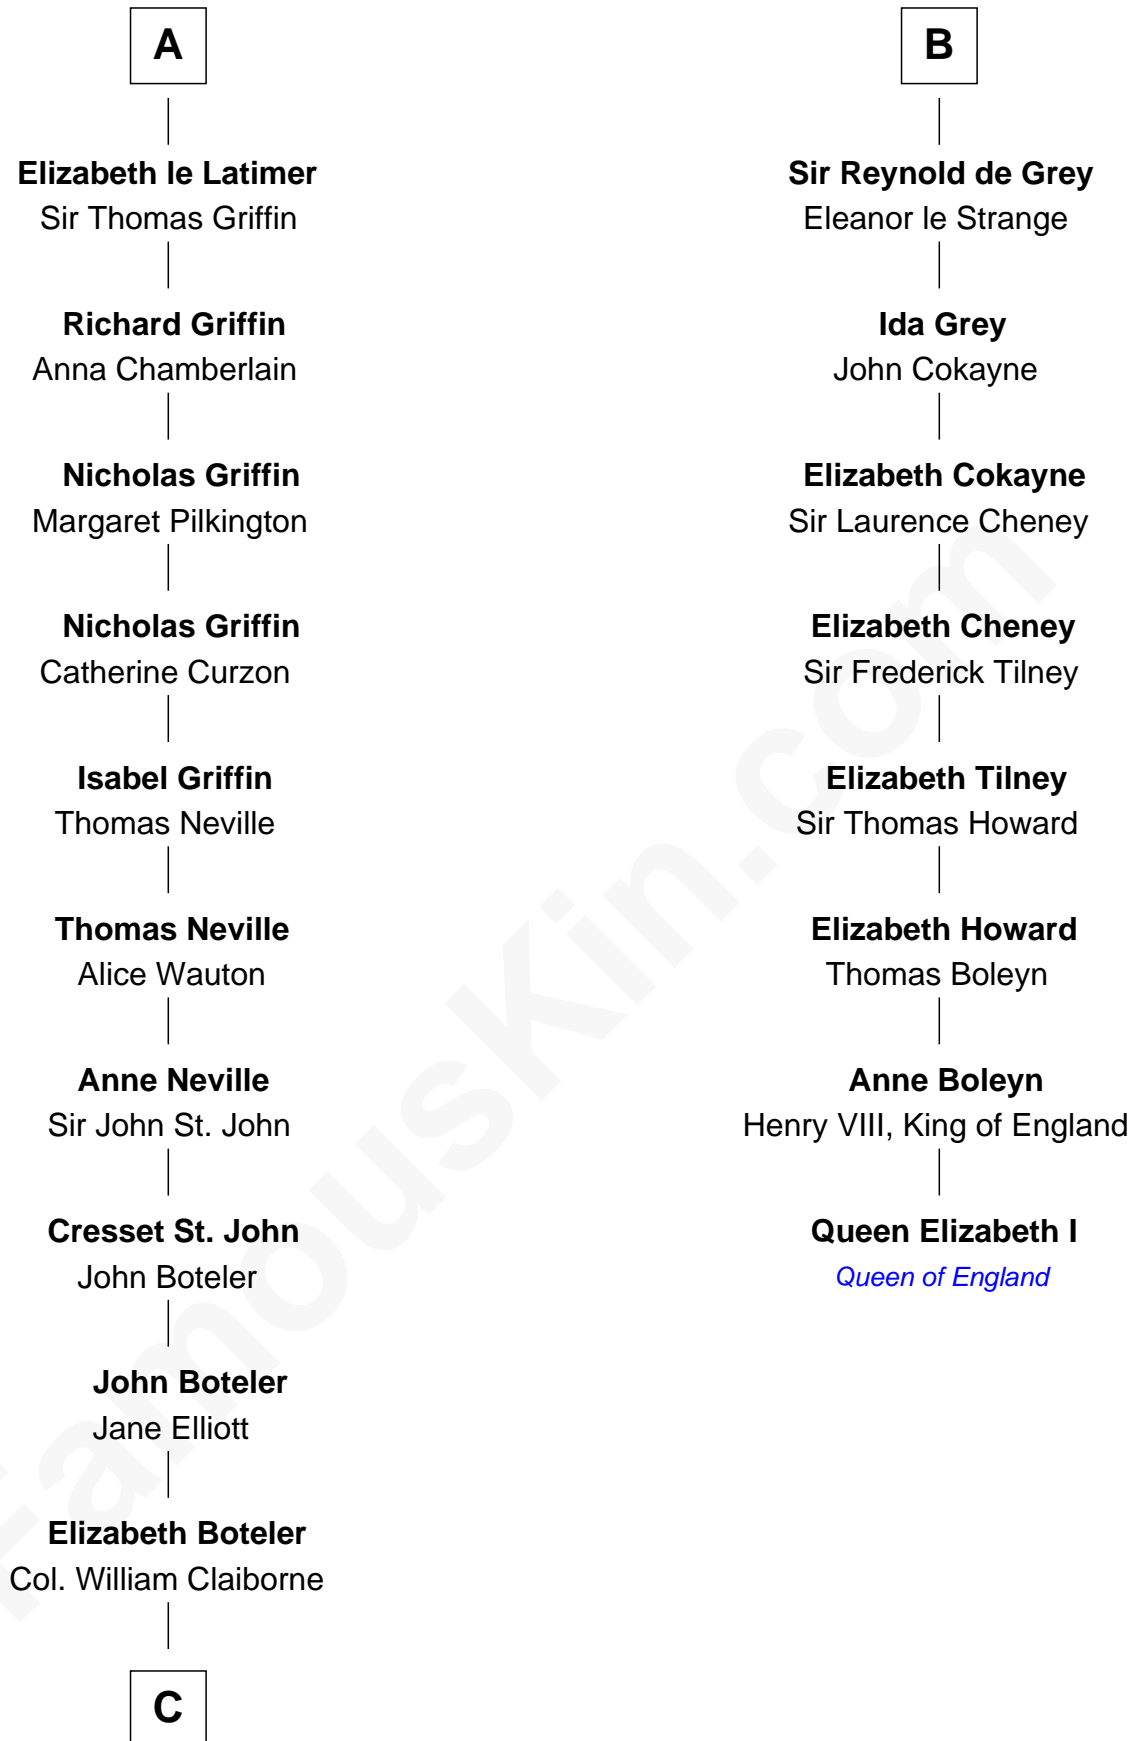

FamousKin.com
Relationship Chart of
William C. C. Claiborne
1st Governor of Louisiana

14th cousin 7 times removed of
Queen Elizabeth I
Queen of England

C

Thomas Claiborne

Sarah Fenn

Thomas Claiborne

Ann Fox

Nathaniel Claiborne

Jane Cole

William Claiborne

Mary Leigh

William C. C. Claiborne

1st Governor of Louisiana

FamousKin.com