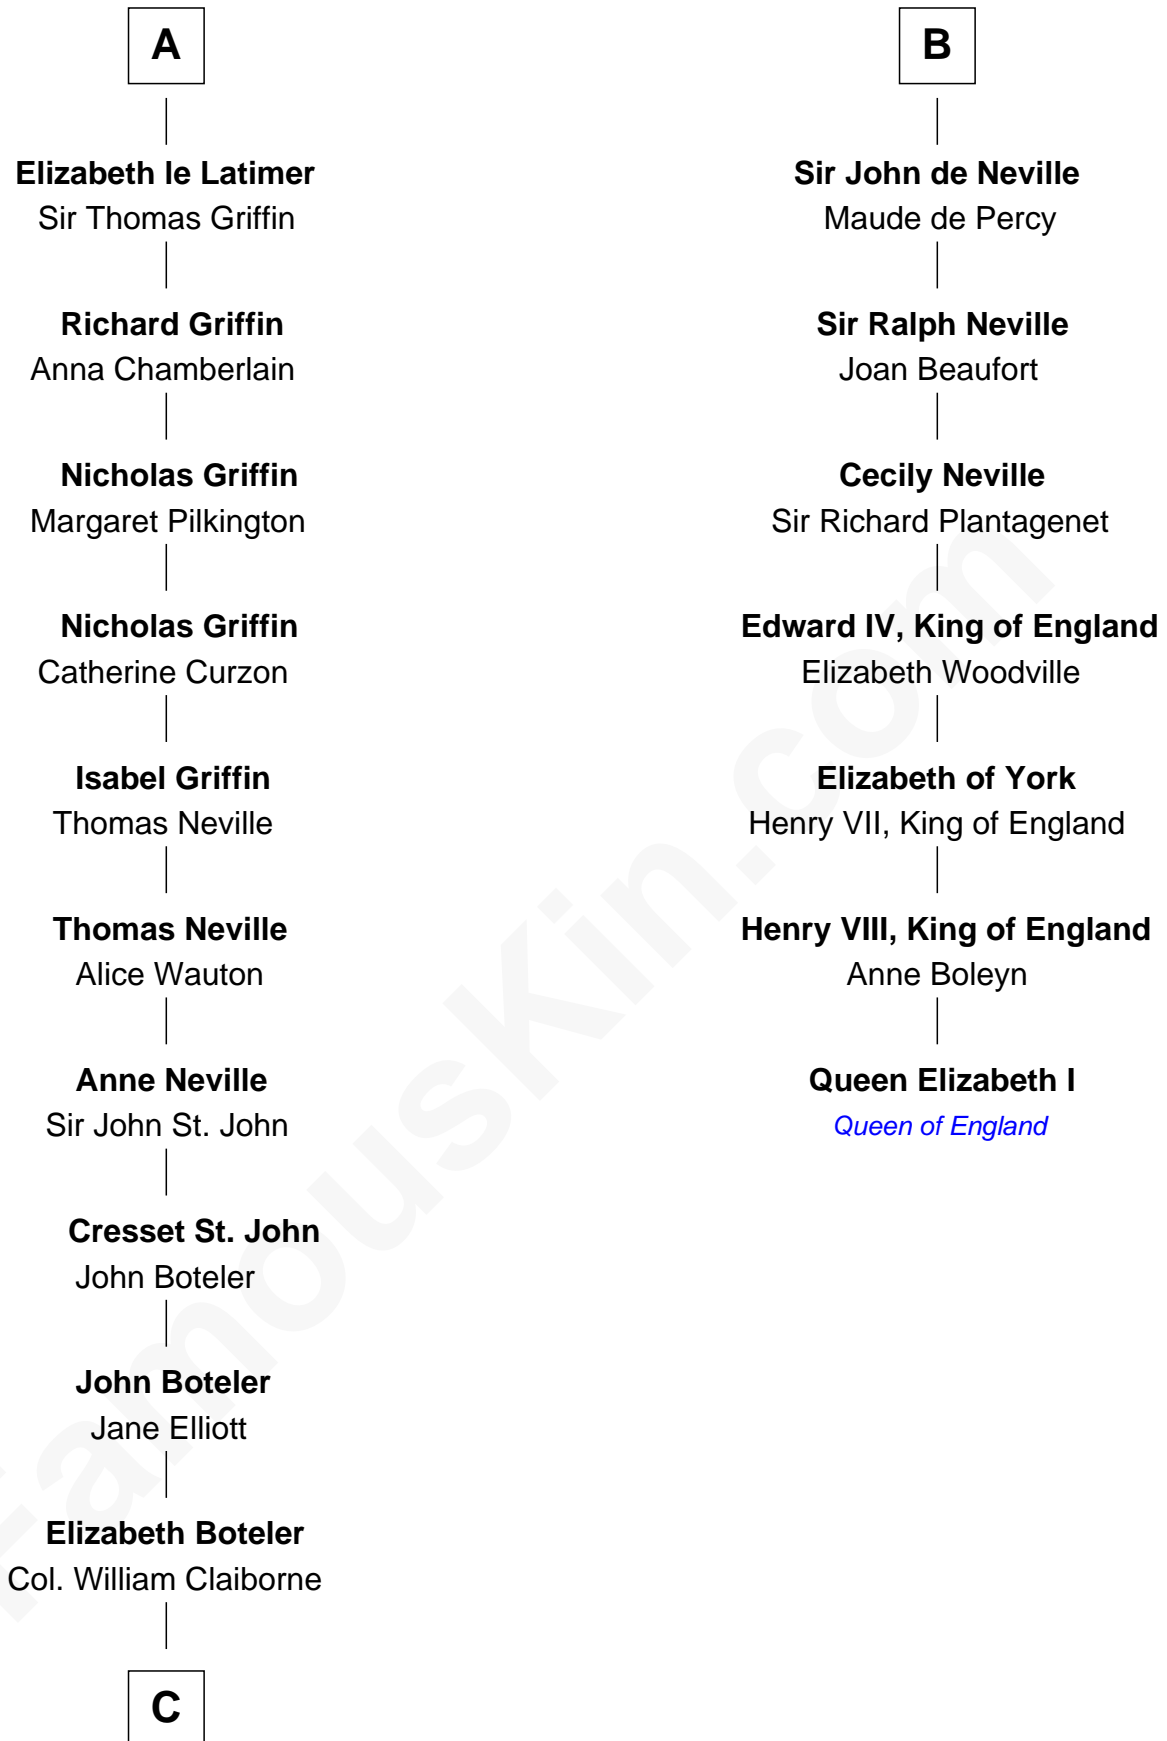

FamousKin.com
Relationship Chart of
William C. C. Claiborne
1st Governor of Louisiana

13th cousin 8 times removed of
Queen Elizabeth I
Queen of England

Robert of Gloucester
Mabel FitzHamon

C

Thomas Claiborne