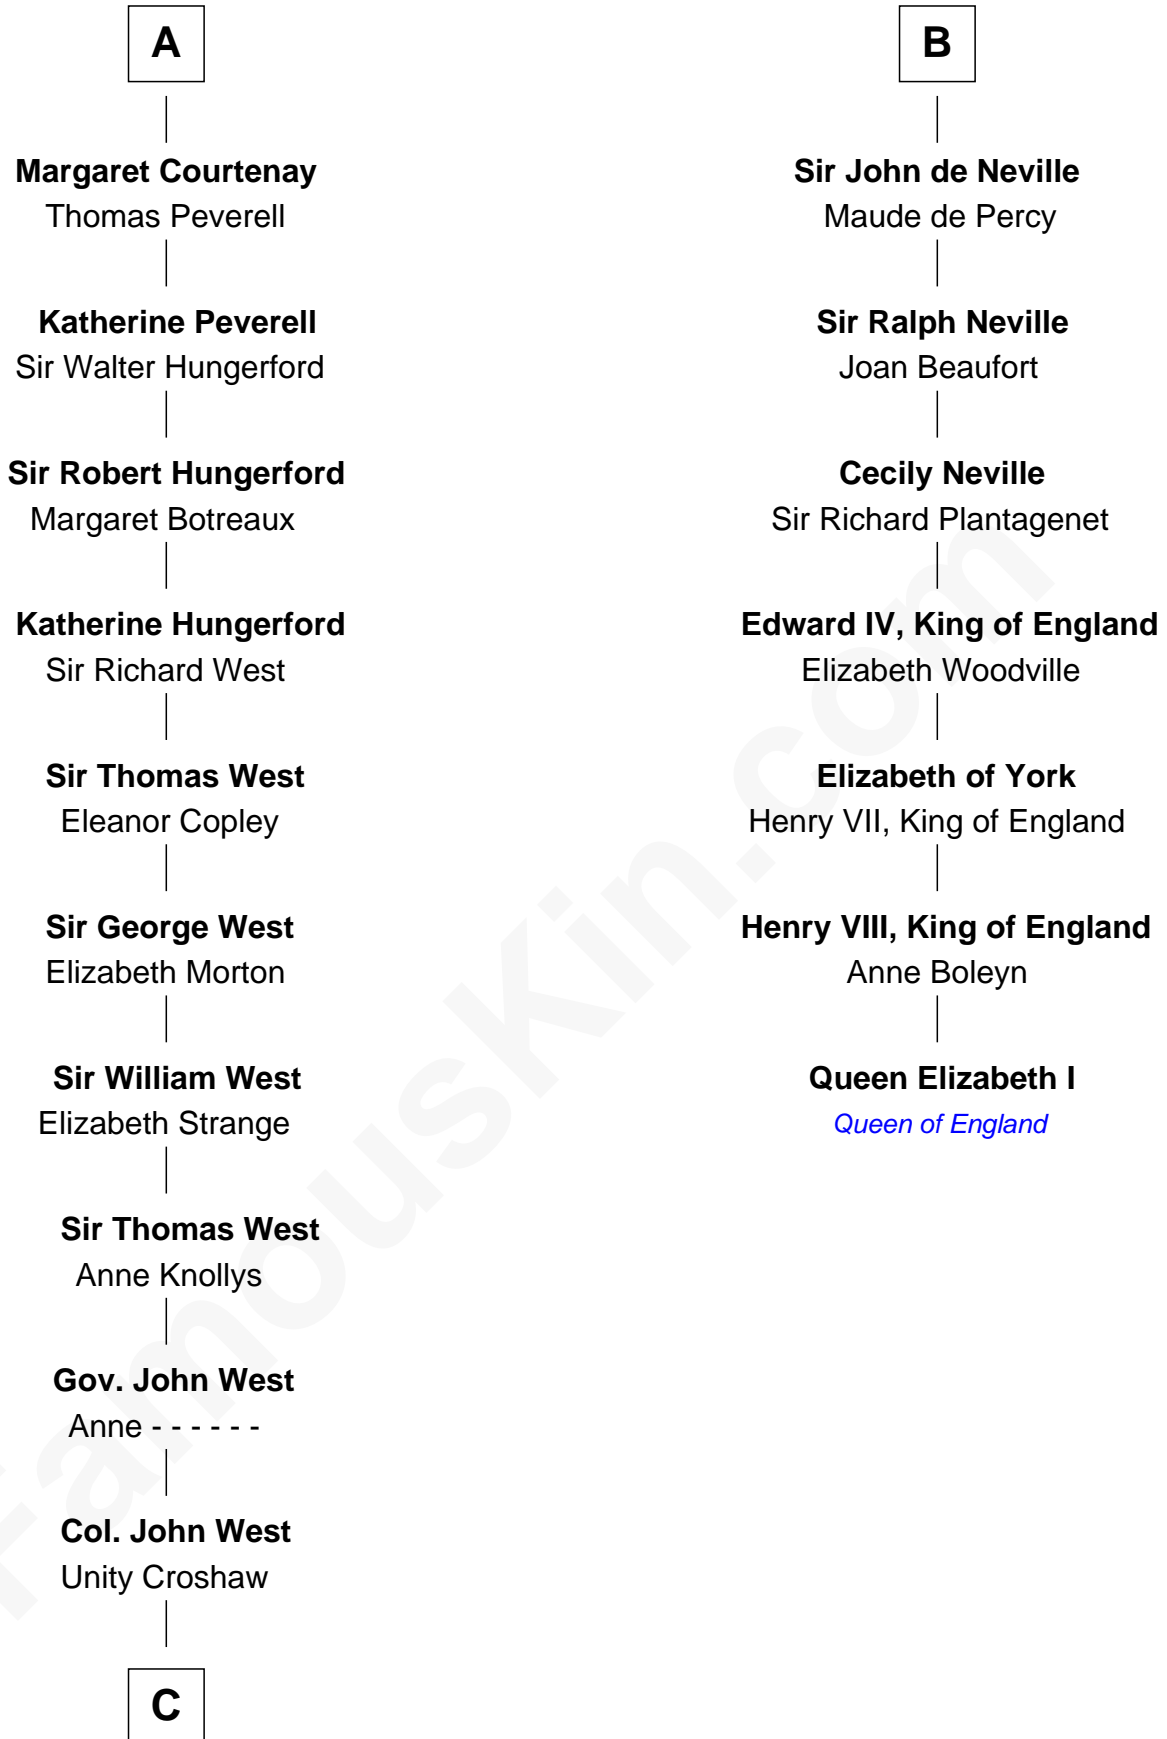

FamousKin.com
Relationship Chart of
William C. C. Claiborne
1st Governor of Louisiana

13th cousin 8 times removed of

Queen Elizabeth I
Queen of England

Saheer I de Quincy
Maud de St. Liz

C

Ann West
Henry Fox