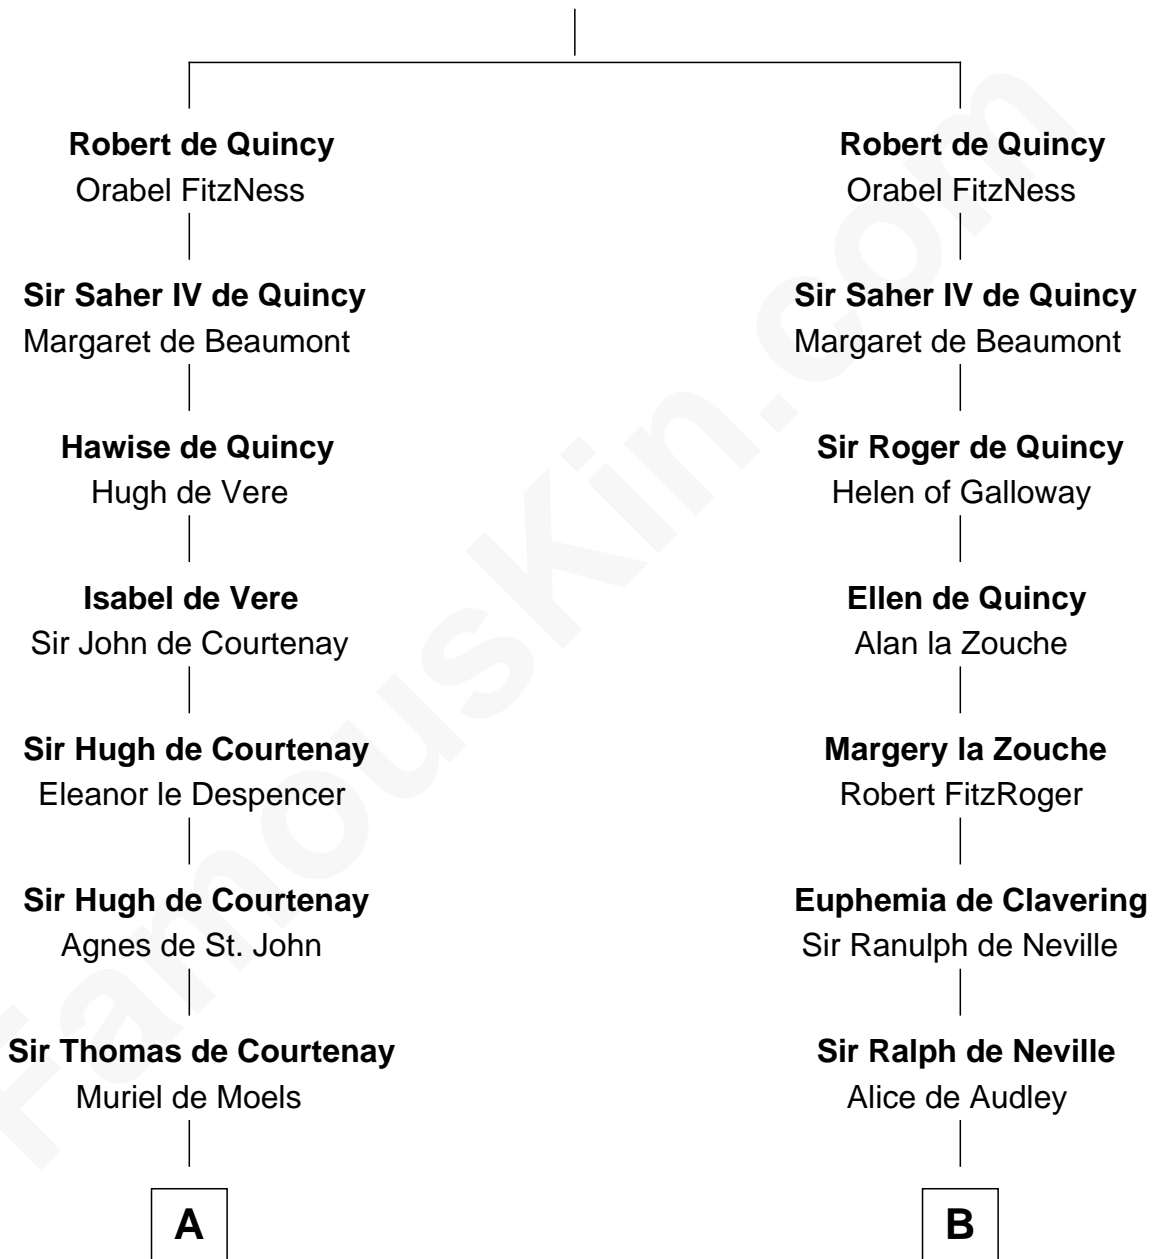

FamousKin.com
Relationship Chart of
William C. C. Claiborne
1st Governor of Louisiana

13th cousin 8 times removed of

Queen Elizabeth I
Queen of England

Saheer I de Quincy
Maud de St. Liz

C

Ann West
Henry Fox

Ann Fox
Thomas Claiborne

Nathaniel Claiborne
Jane Cole

William Claiborne
Mary Leigh

William C. C. Claiborne
1st Governor of Louisiana