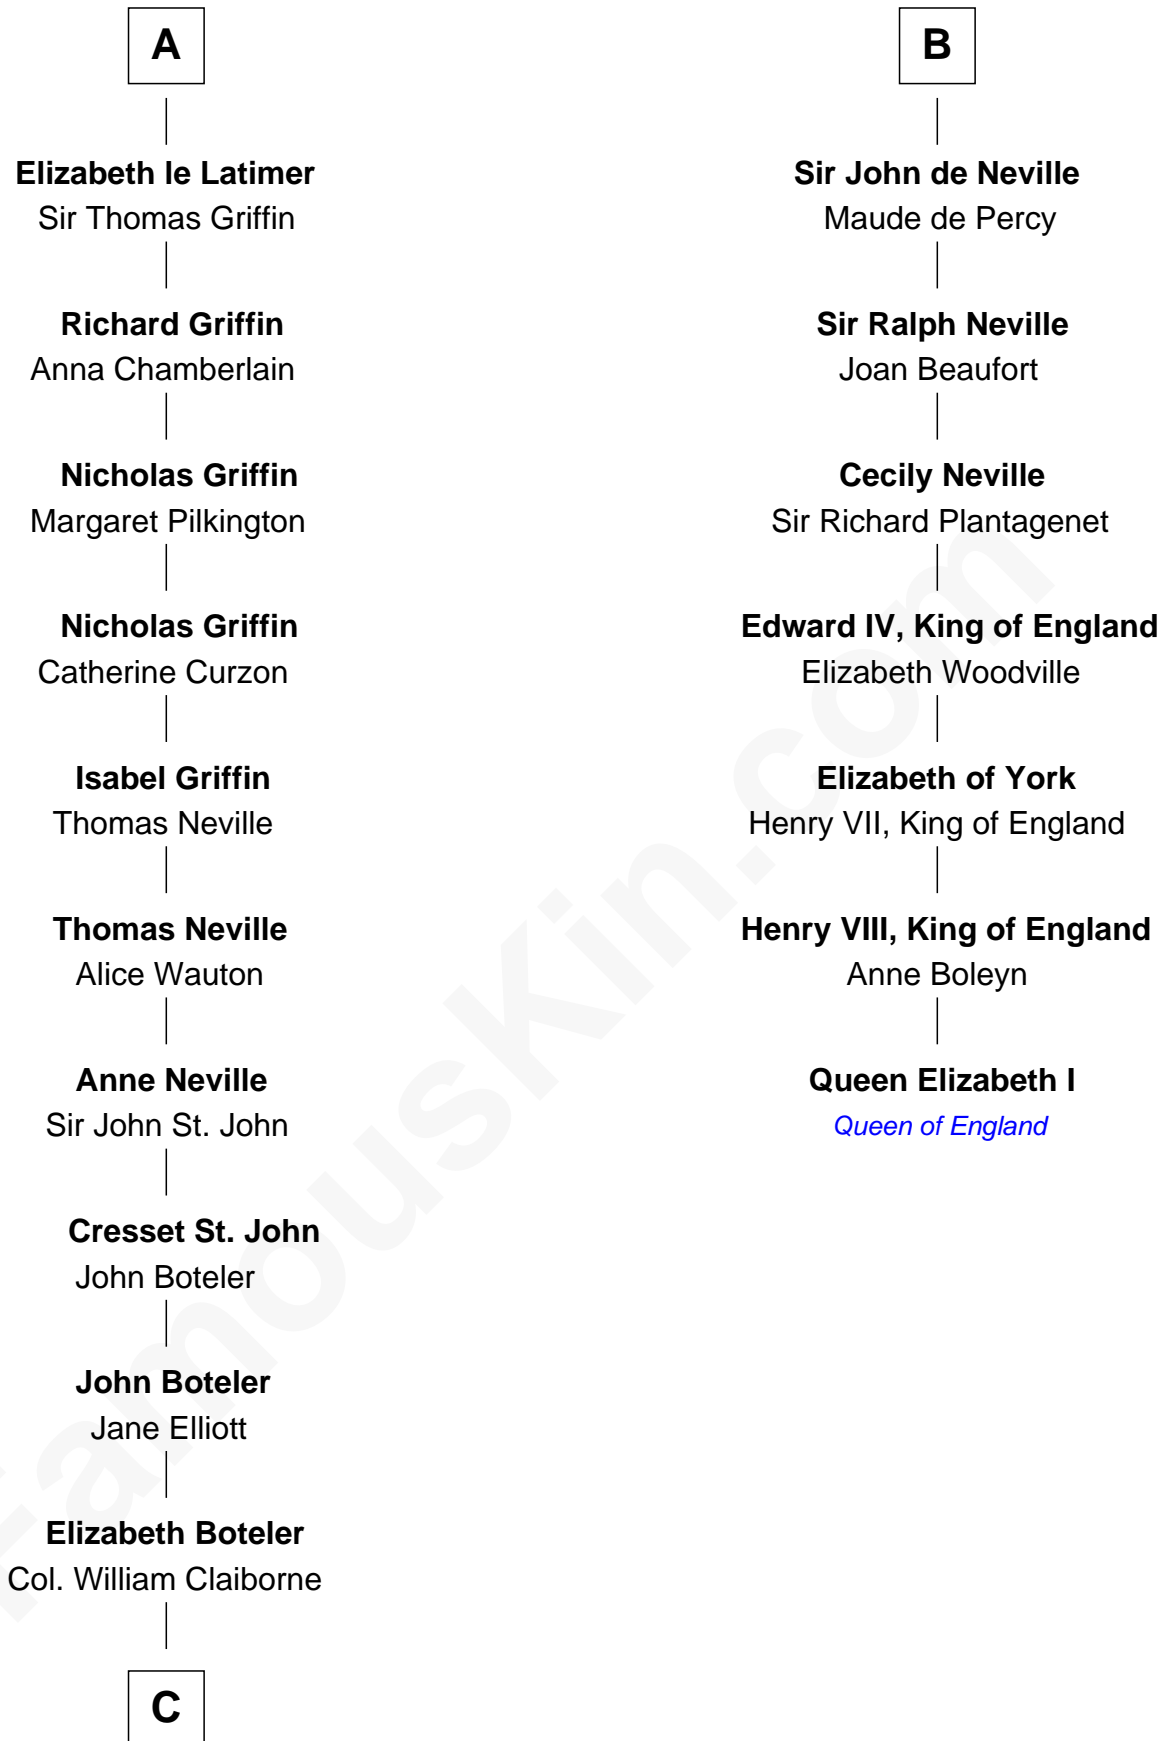

**FamousKin.com**  
**Relationship Chart of**  
**William C. C. Claiborne**  
*1st Governor of Louisiana*

13th cousin 8 times removed of

**Queen Elizabeth I**  
*Queen of England*

**Richard de Morville**  
 Avice of Lancaster