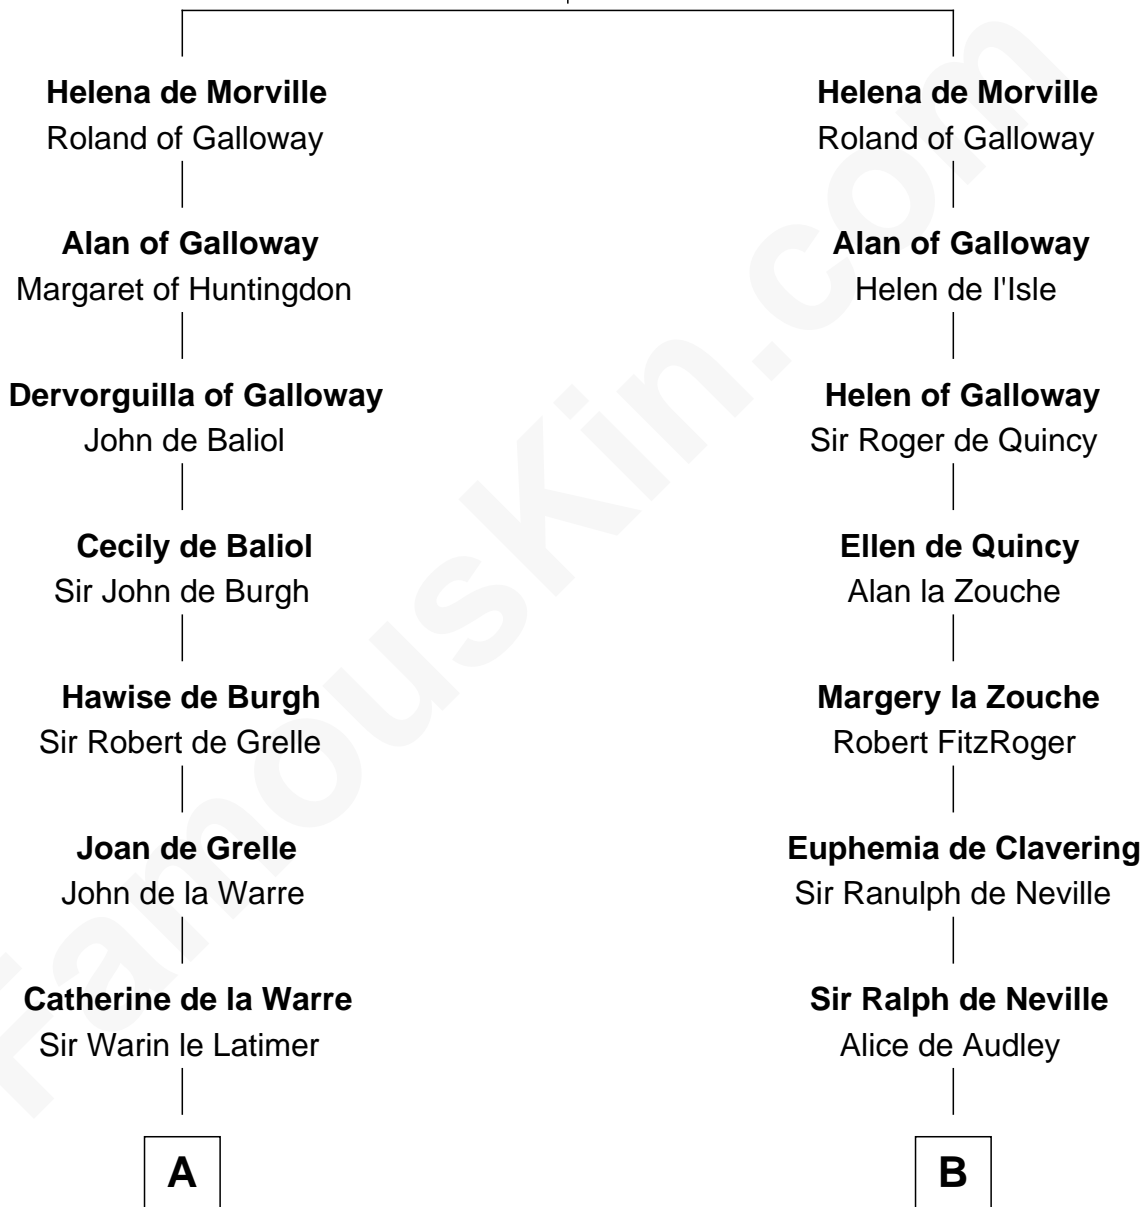

**FamousKin.com**  
**Relationship Chart of**  
**William C. C. Claiborne**  
*1st Governor of Louisiana*

13th cousin 8 times removed of

**Queen Elizabeth I**  
*Queen of England*

**Richard de Morville**  
 Avice of Lancaster

**C**

Thomas Claiborne

Sarah Fenn

Thomas Claiborne

Ann Fox

Nathaniel Claiborne

Jane Cole

William Claiborne

Mary Leigh

**William C. C. Claiborne**

*1st Governor of Louisiana*

FamousKin.com