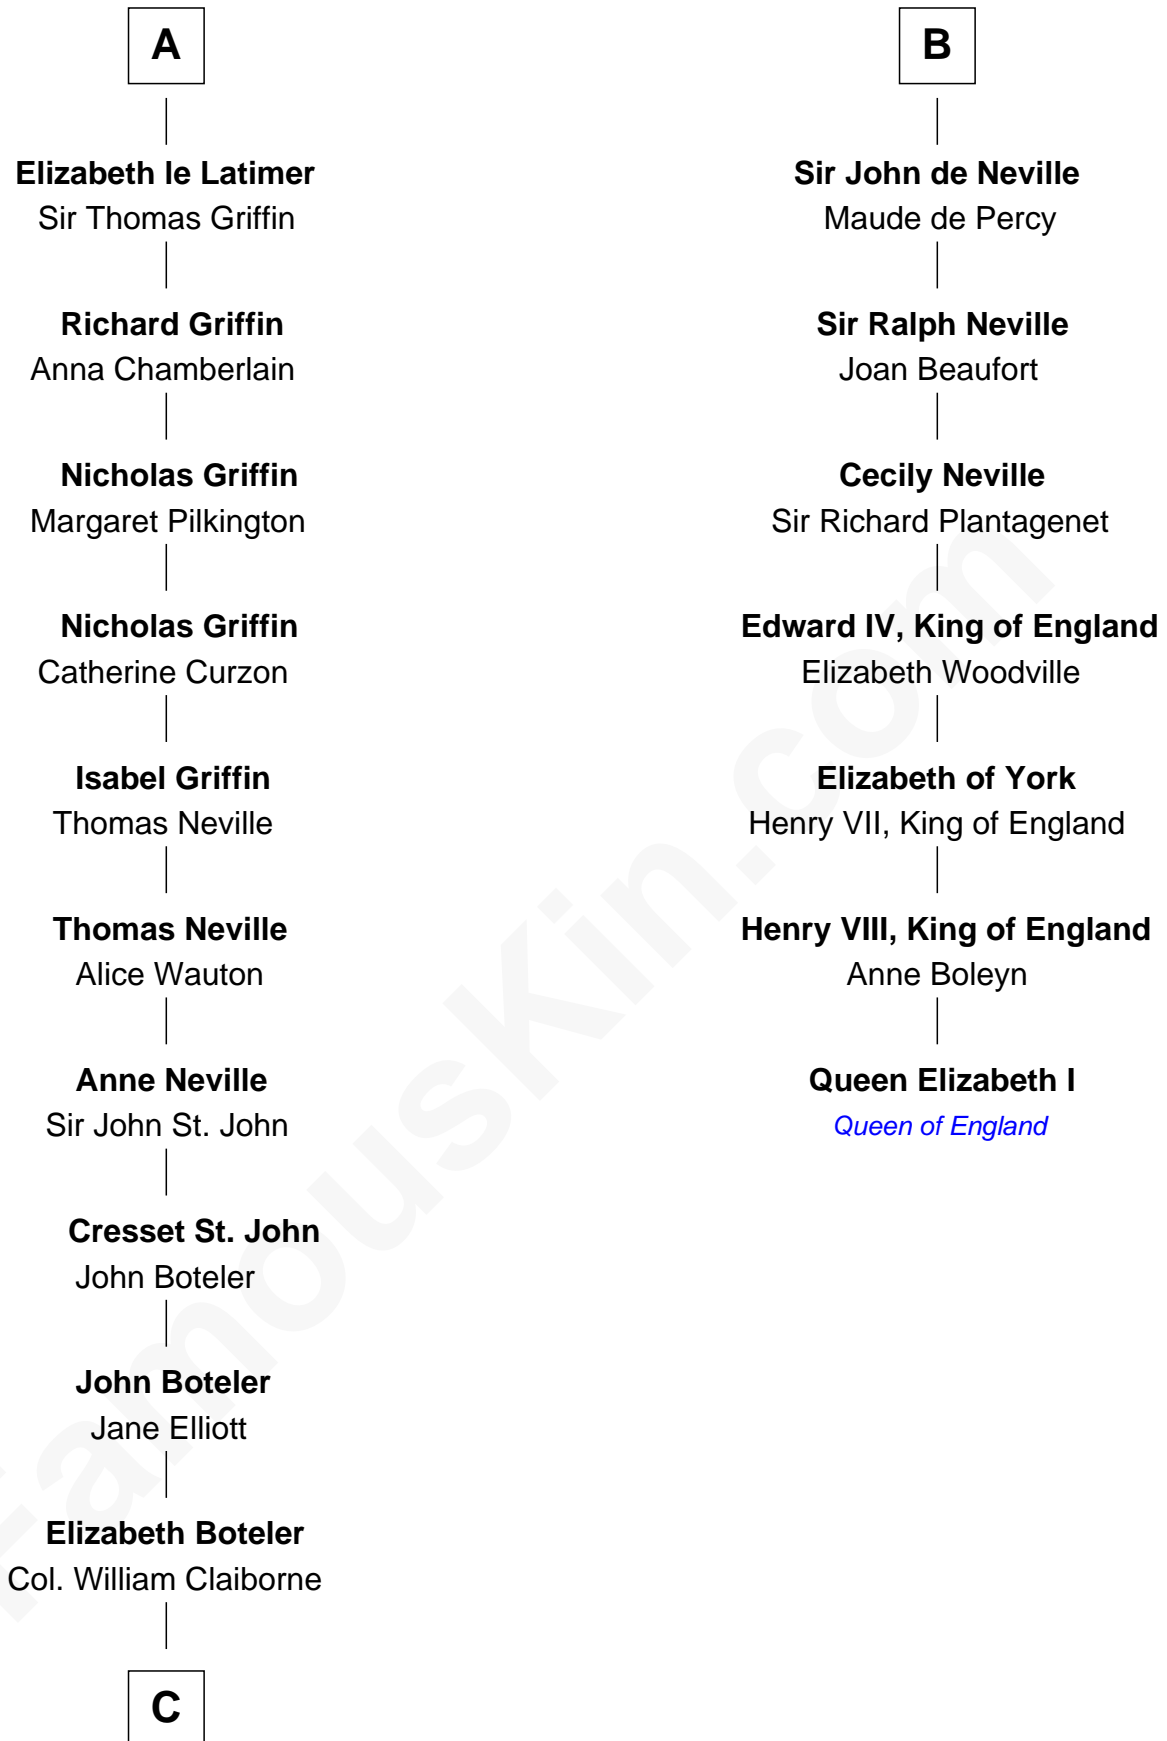

FamousKin.com
Relationship Chart of
William C. C. Claiborne
1st Governor of Louisiana

13th cousin 8 times removed of

Queen Elizabeth I
Queen of England

Uhtred of Galloway
 Gunnild of Dunbar

C

Thomas Claiborne