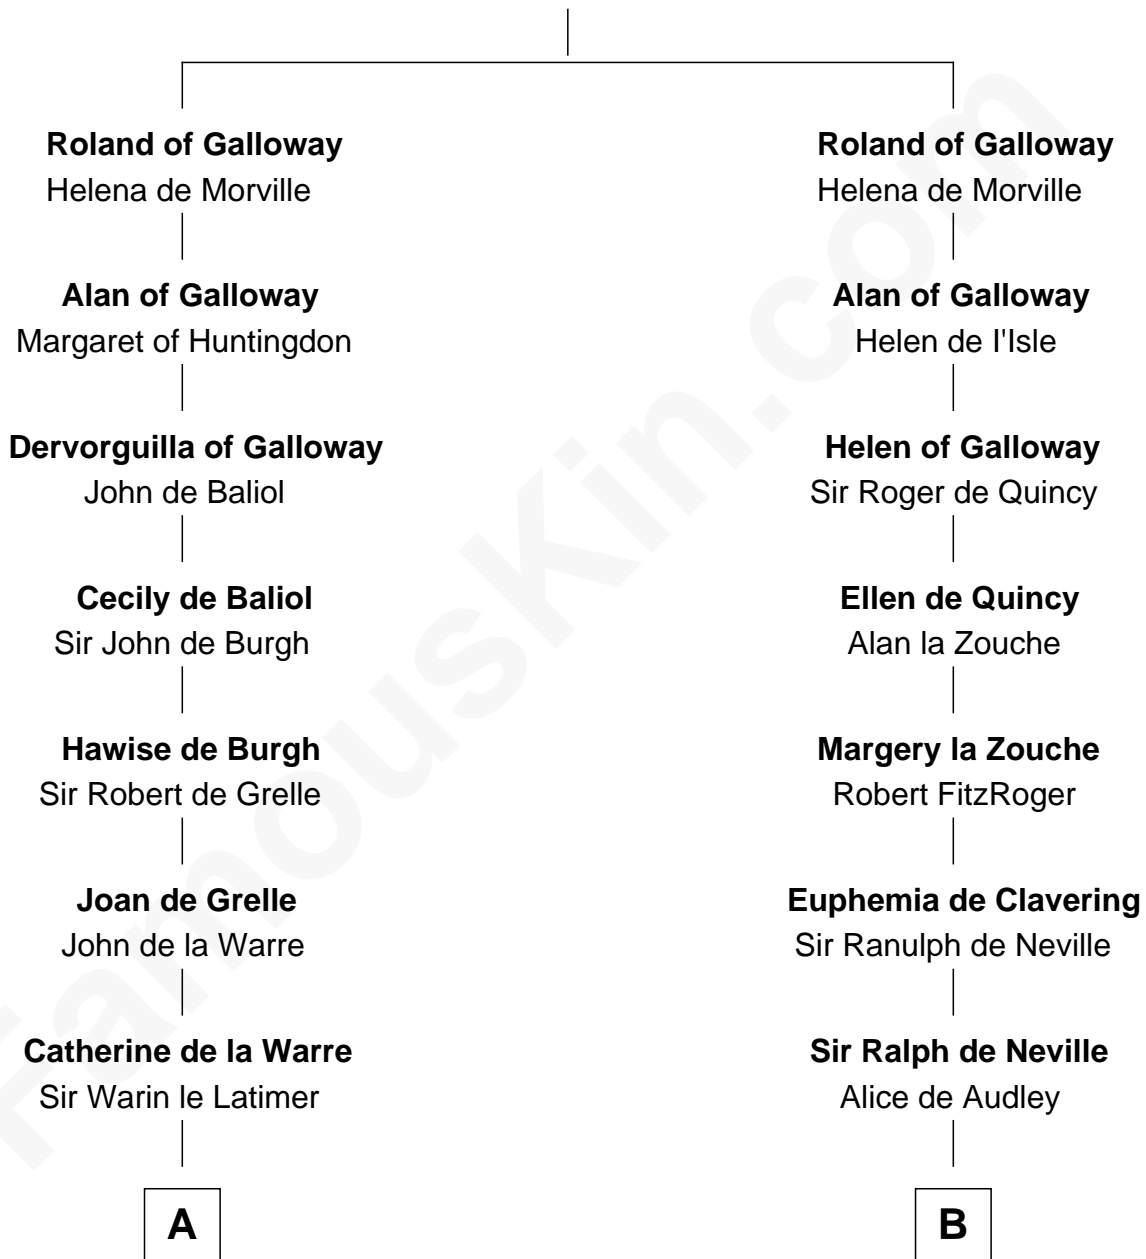

FamousKin.com
Relationship Chart of
William C. C. Claiborne
1st Governor of Louisiana

13th cousin 8 times removed of

Queen Elizabeth I
Queen of England

Uhtred of Galloway
 Gunnild of Dunbar

C

Thomas Claiborne

Sarah Fenn

Thomas Claiborne

Ann Fox

Nathaniel Claiborne

Jane Cole

William Claiborne

Mary Leigh

William C. C. Claiborne

1st Governor of Louisiana

FamousKin.com