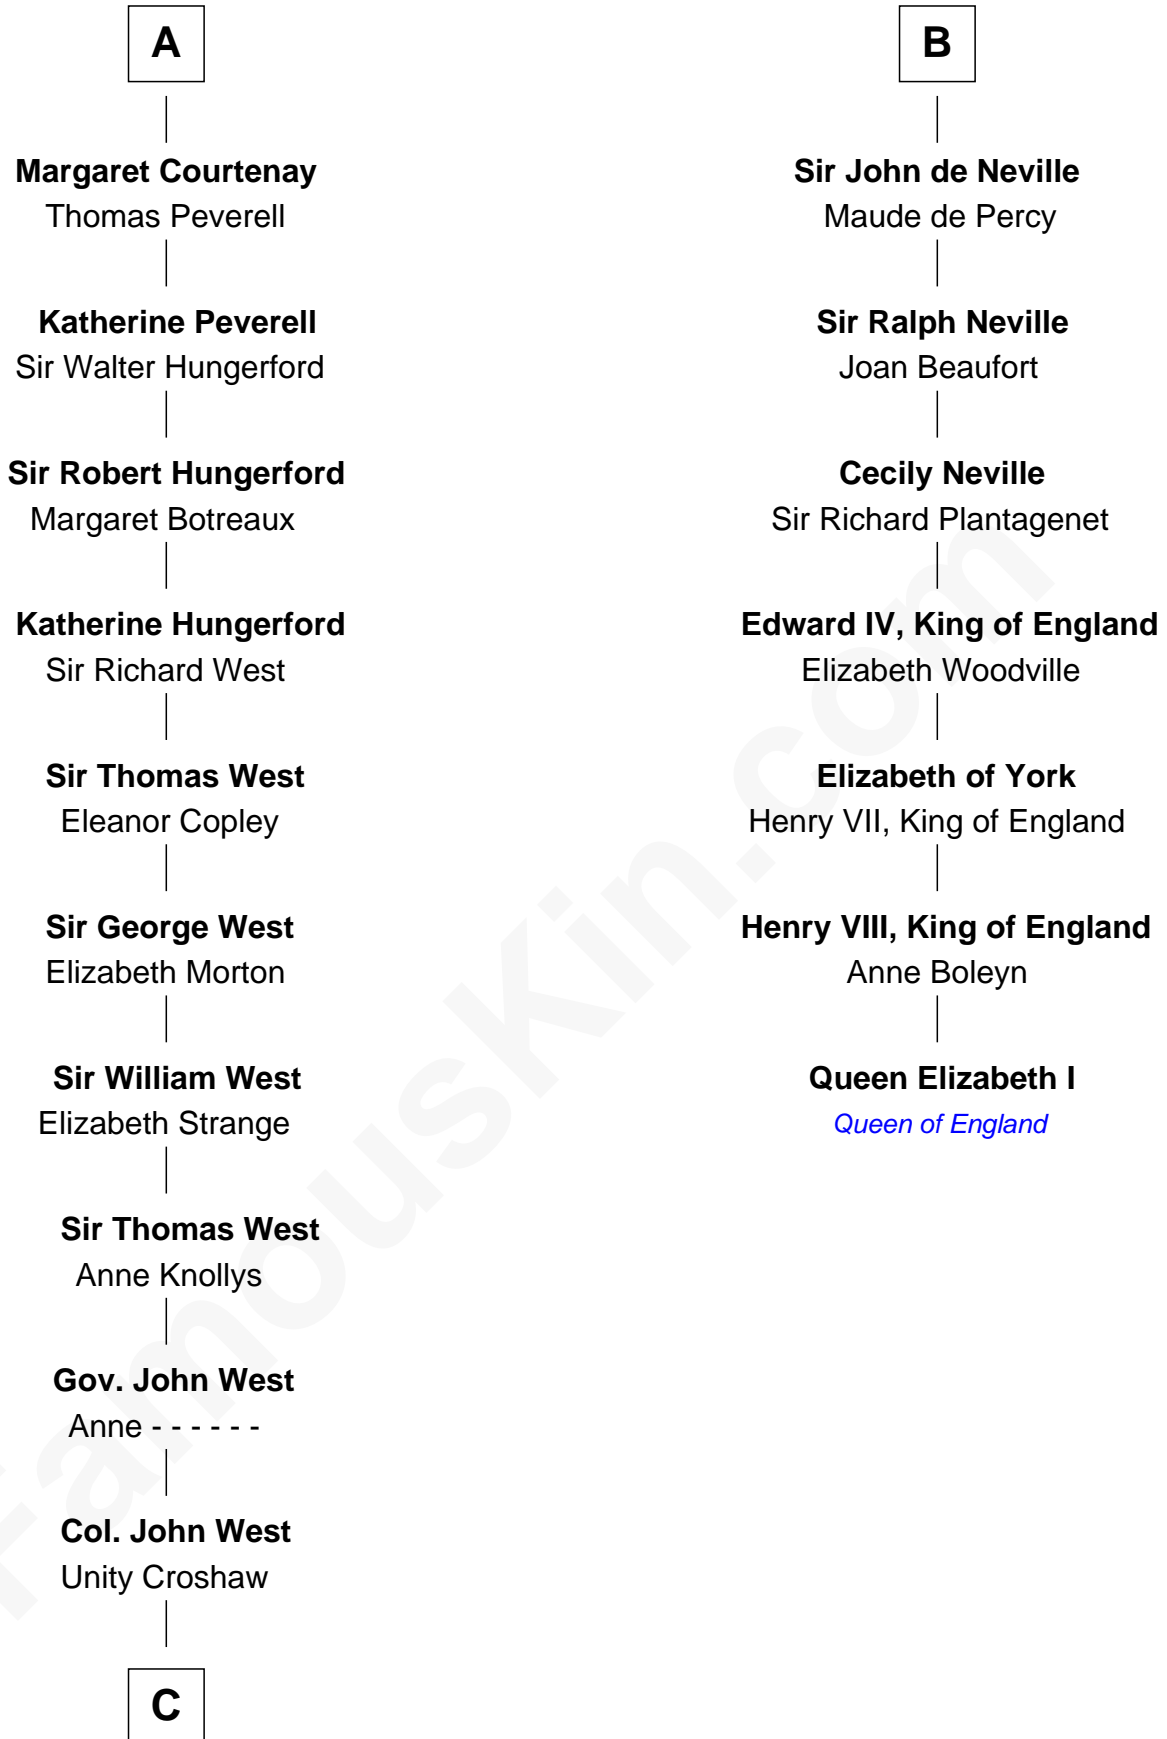

**FamousKin.com**  
**Relationship Chart of**  
**William C. C. Claiborne**  
*1st Governor of Louisiana*

**13th cousin 8 times removed of**  
**Queen Elizabeth I**  
*Queen of England*

**Hugh de Grantmesnil**

**C**

—  
**Ann West**  
Henry Fox

—  
**Ann Fox**  
Thomas Claiborne

—  
**Nathaniel Claiborne**  
Jane Cole

—  
**William Claiborne**  
Mary Leigh

—  
**William C. C. Claiborne**  
*1st Governor of Louisiana*