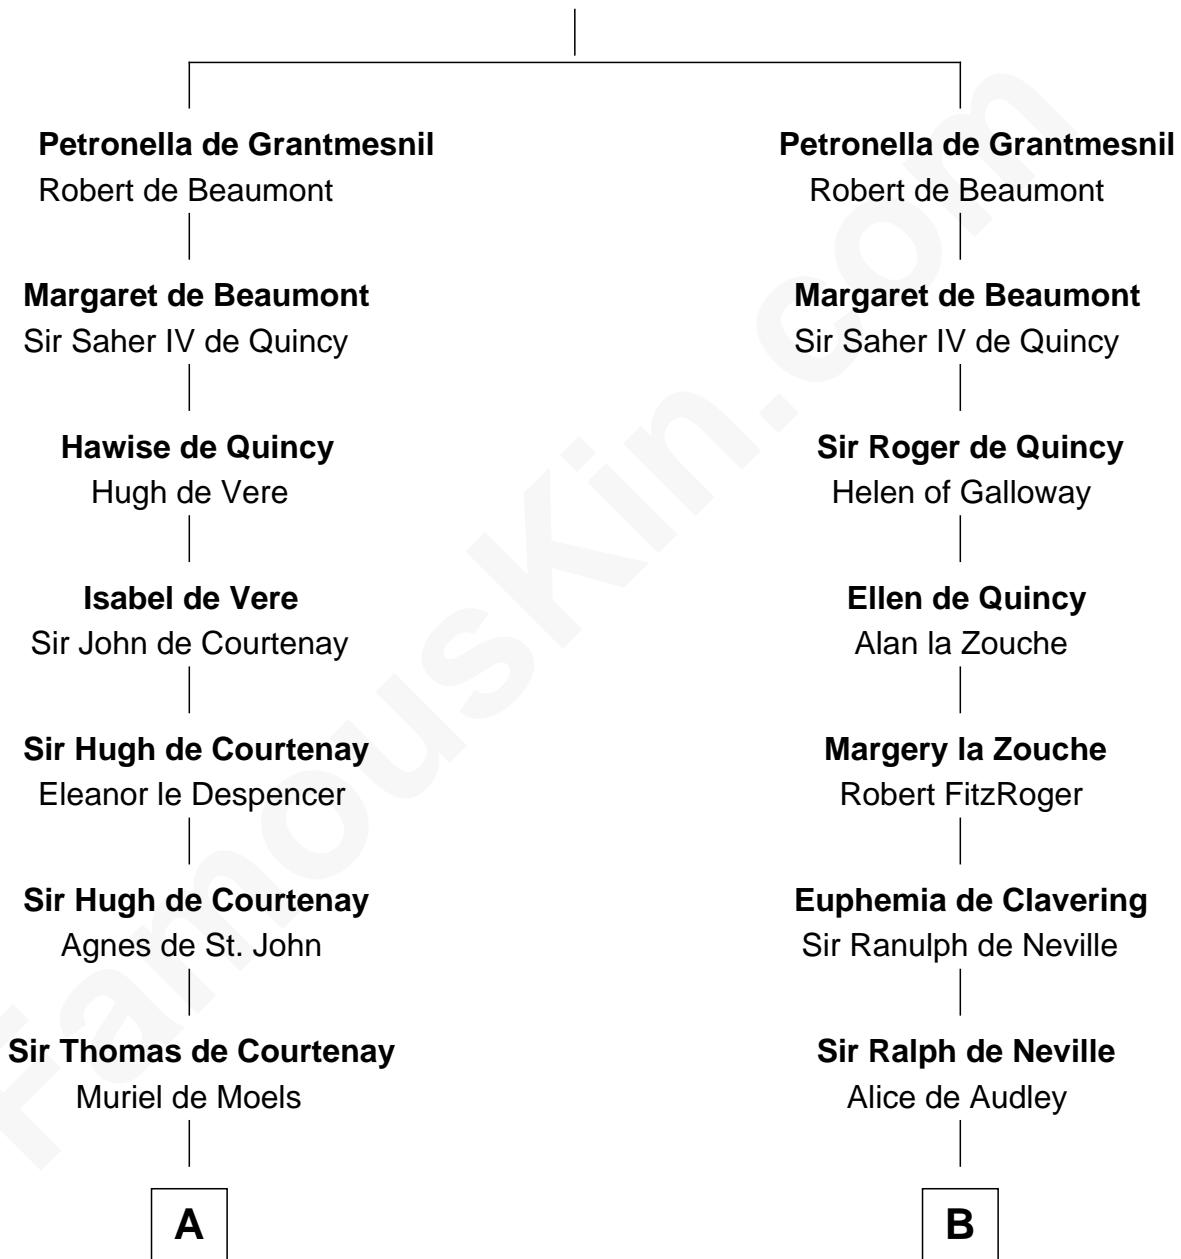

**FamousKin.com**  
**Relationship Chart of**  
**William C. C. Claiborne**  
*1st Governor of Louisiana*

**13th cousin 8 times removed of**  
**Queen Elizabeth I**  
*Queen of England*

**Hugh de Grantmesnil**

**C**

—  
**Ann West**  
Henry Fox

—  
**Ann Fox**  
Thomas Claiborne

—  
**Nathaniel Claiborne**  
Jane Cole

—  
**William Claiborne**  
Mary Leigh

—  
**William C. C. Claiborne**  
*1st Governor of Louisiana*