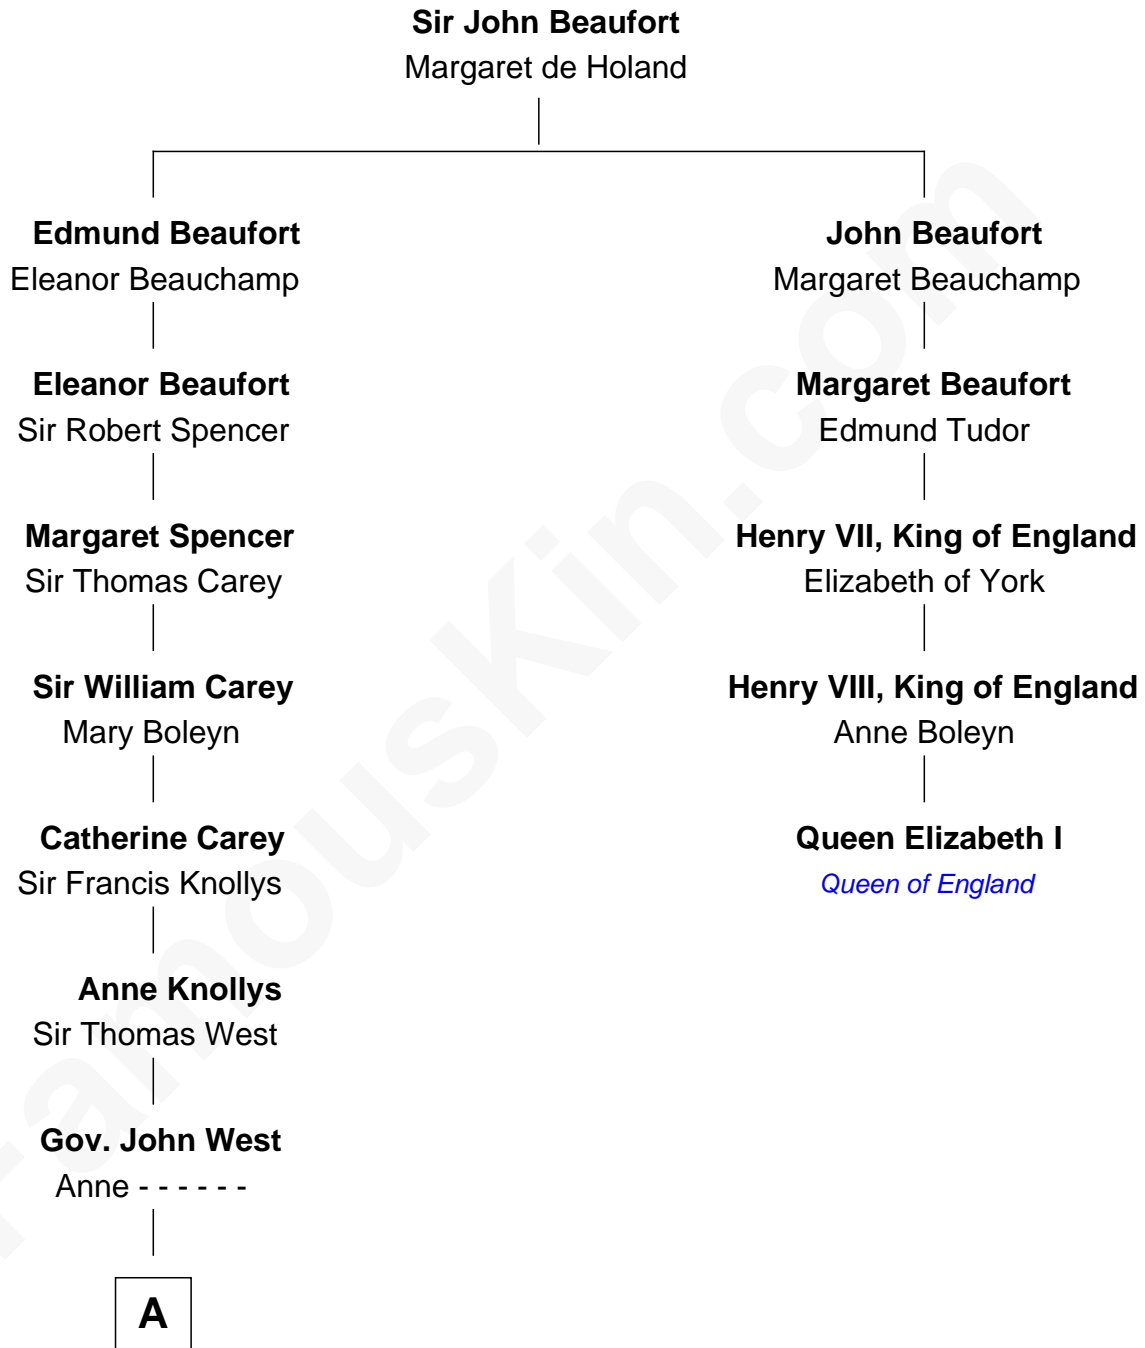

**FamousKin.com**  
**Relationship Chart of**  
**William C. C. Claiborne**  
*1st Governor of Louisiana*

**4th cousin 8 times removed of**  
**Queen Elizabeth I**  
*Queen of England*

**A**

**Col. John West**

Unity Croshaw

**Ann West**

Henry Fox

**Ann Fox**

Thomas Claiborne

**Nathaniel Claiborne**

Jane Cole

**William Claiborne**

Mary Leigh

**William C. C. Claiborne**

*1st Governor of Louisiana*