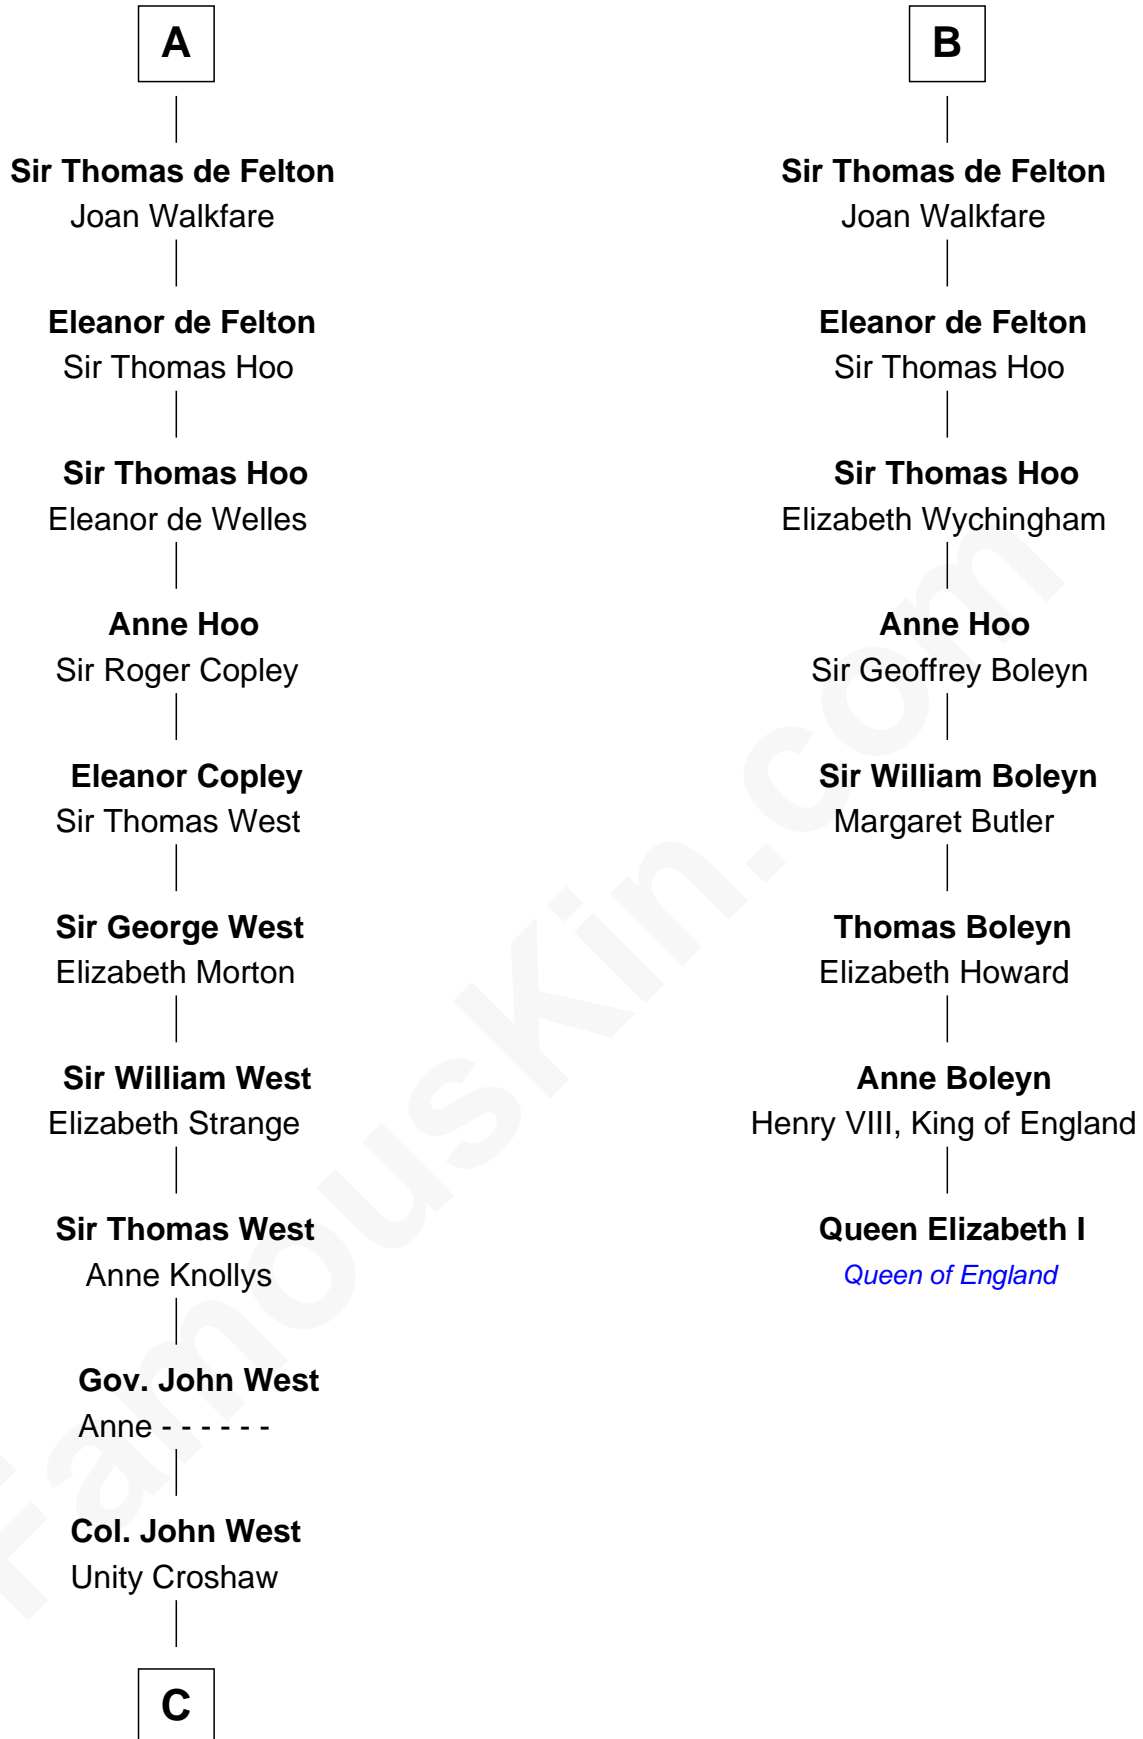

FamousKin.com
Relationship Chart of
William C. C. Claiborne
1st Governor of Louisiana

14th cousin 7 times removed of
Queen Elizabeth I
Queen of England

C

Ann West

Henry Fox

Ann Fox

Thomas Claiborne

Nathaniel Claiborne

Jane Cole

William Claiborne

Mary Leigh

William C. C. Claiborne

1st Governor of Louisiana

FamousKin.com