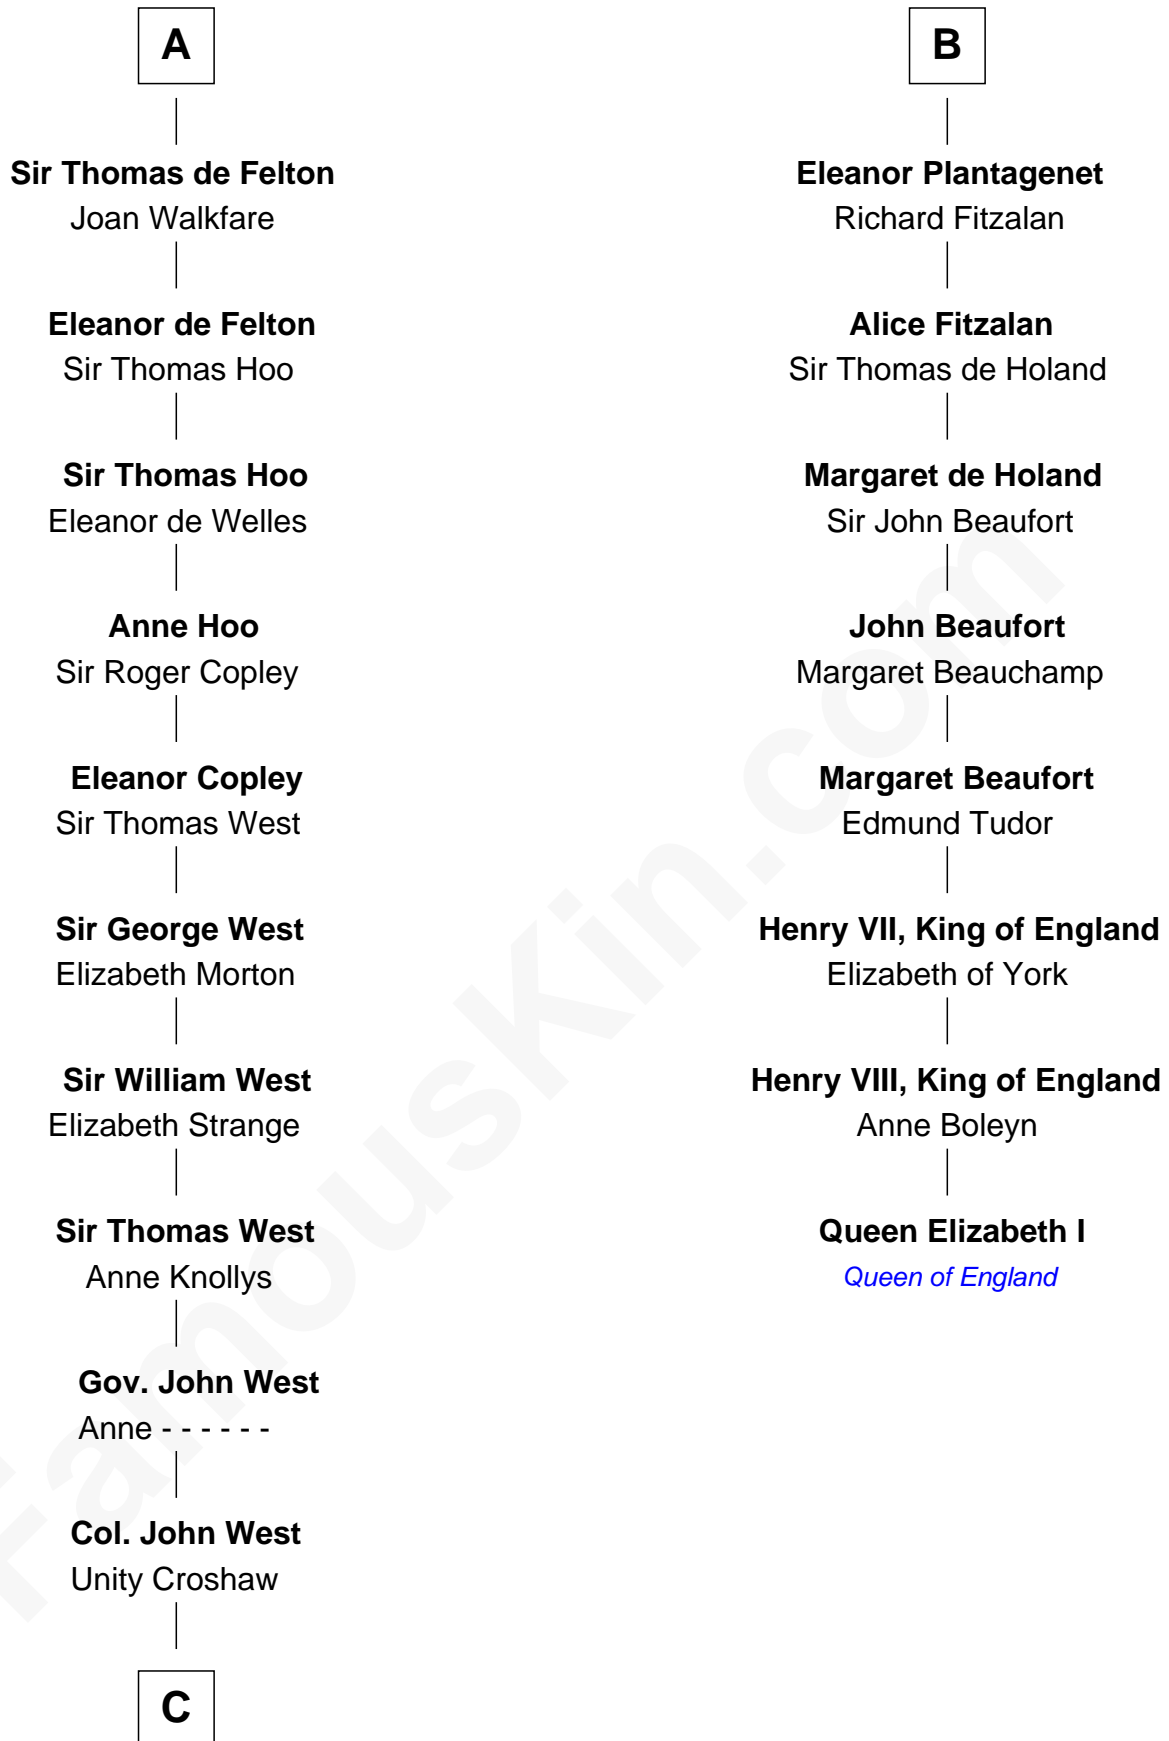

FamousKin.com Relationship Chart of

William C. C. Claiborne

1st Governor of Louisiana

14th cousin 7 times removed of

Queen Elizabeth I

Queen of England

Gottfried I, Count of Louvain

Ide de Chiny

C

—
Ann West

Henry Fox

—
Ann Fox

Thomas Claiborne

—
Nathaniel Claiborne

Jane Cole

—
William Claiborne

Mary Leigh

—
William C. C. Claiborne

1st Governor of Louisiana