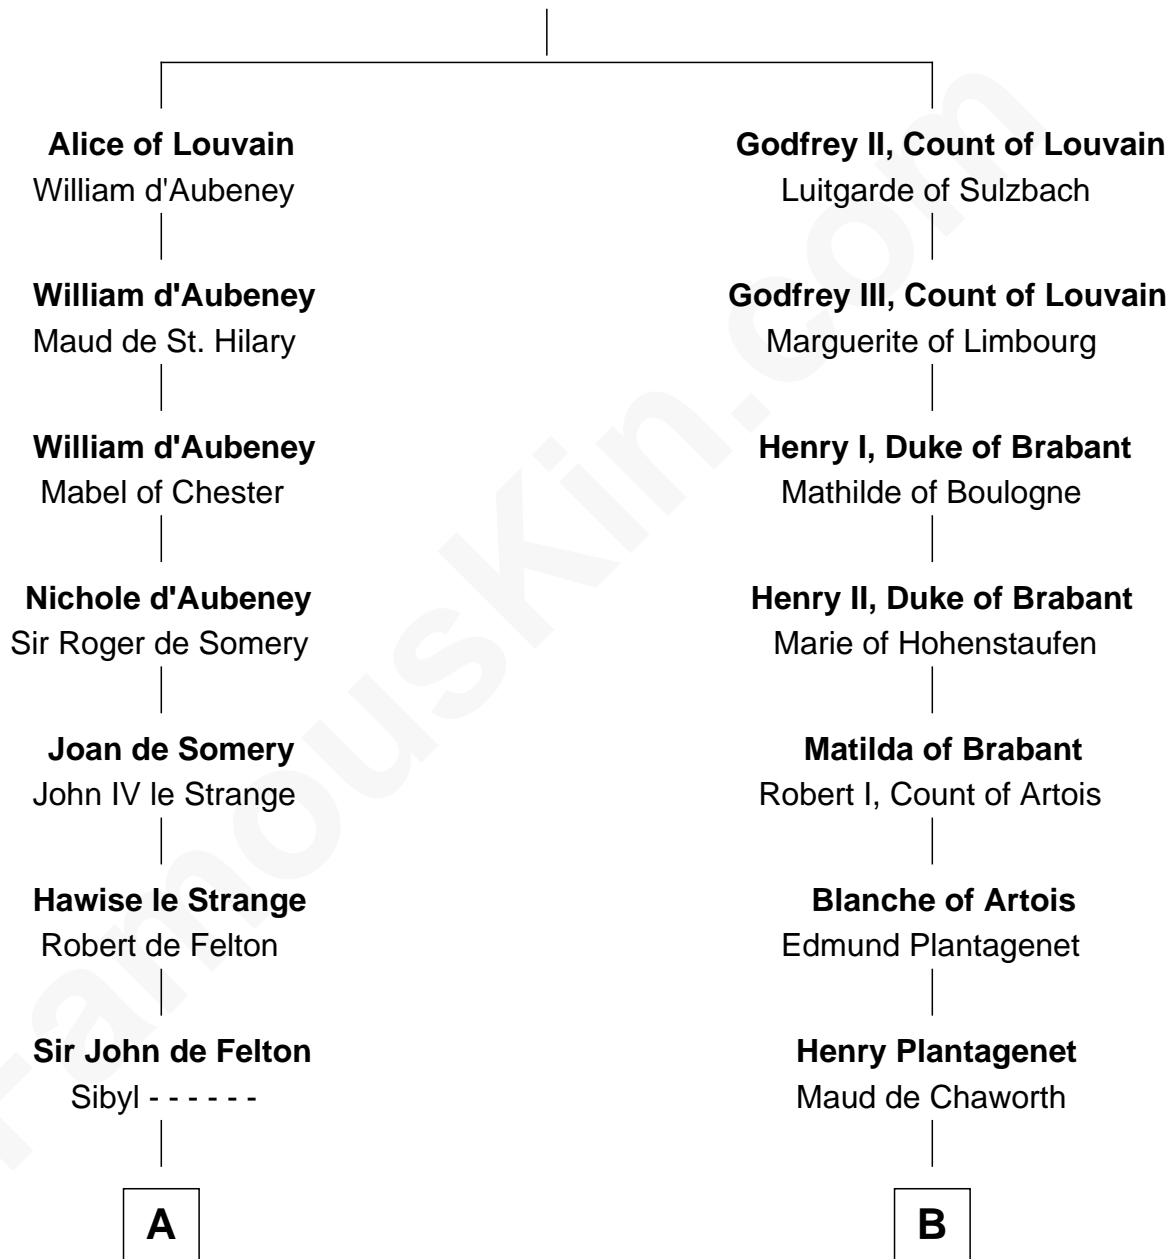

FamousKin.com Relationship Chart of

William C. C. Claiborne

1st Governor of Louisiana

14th cousin 7 times removed of

Queen Elizabeth I

Queen of England

Gottfried I, Count of Louvain

Ide de Chiny

C

—
Ann West

Henry Fox

—
Ann Fox

Thomas Claiborne

—
Nathaniel Claiborne

Jane Cole

—
William Claiborne

Mary Leigh

—
William C. C. Claiborne

1st Governor of Louisiana