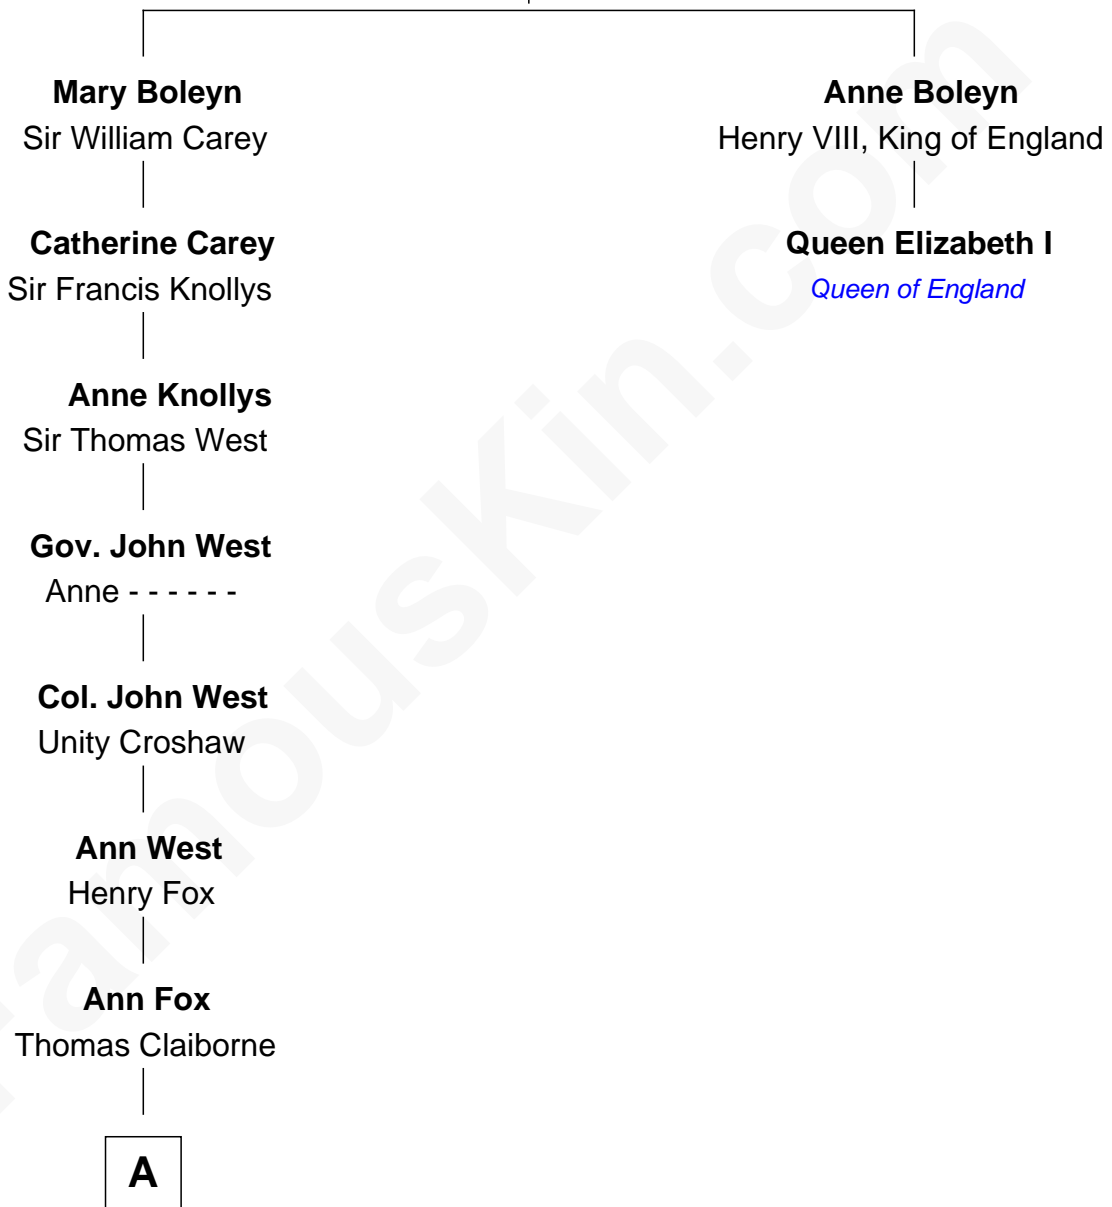

# FamousKin.com Relationship Chart of

**William C. C. Claiborne**

*1st Governor of Louisiana*

1st cousin 8 times removed of

**Queen Elizabeth I**

*Queen of England*

**Thomas Boleyn**  
Elizabeth Howard

**A**

—  
**Nathaniel Claiborne**

Jane Cole

—  
**William Claiborne**

Mary Leigh

—  
**William C. C. Claiborne**

*1st Governor of Louisiana*

FamousKin.com