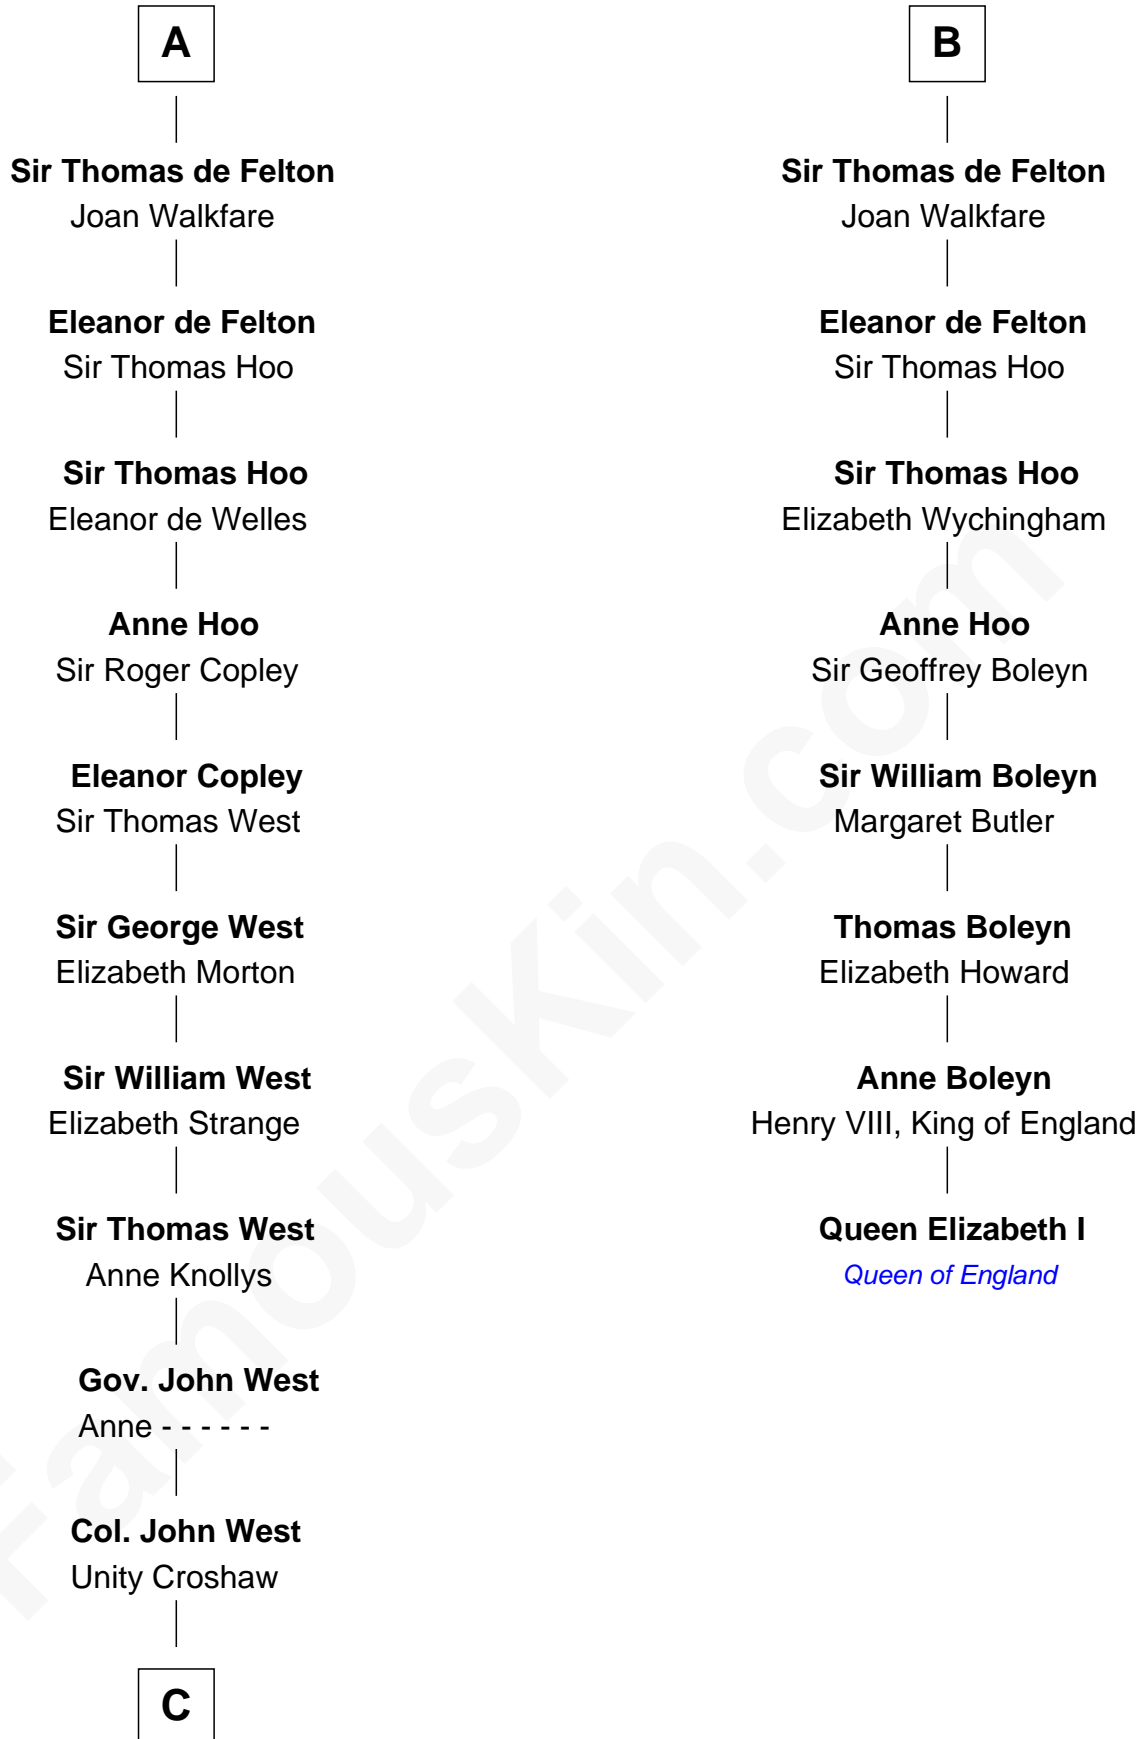

**FamousKin.com**  
**Relationship Chart of**  
**William C. C. Claiborne**  
*1st Governor of Louisiana*

**14th cousin 7 times removed of**  
**Queen Elizabeth I**  
*Queen of England*

**Ralph de Hunstanton**  
 Helewisa de Plaiz

**C**

**Ann West**  
Henry Fox

**Ann Fox**  
Thomas Claiborne

**Nathaniel Claiborne**  
Jane Cole

**William Claiborne**  
Mary Leigh

**William C. C. Claiborne**  
*1st Governor of Louisiana*