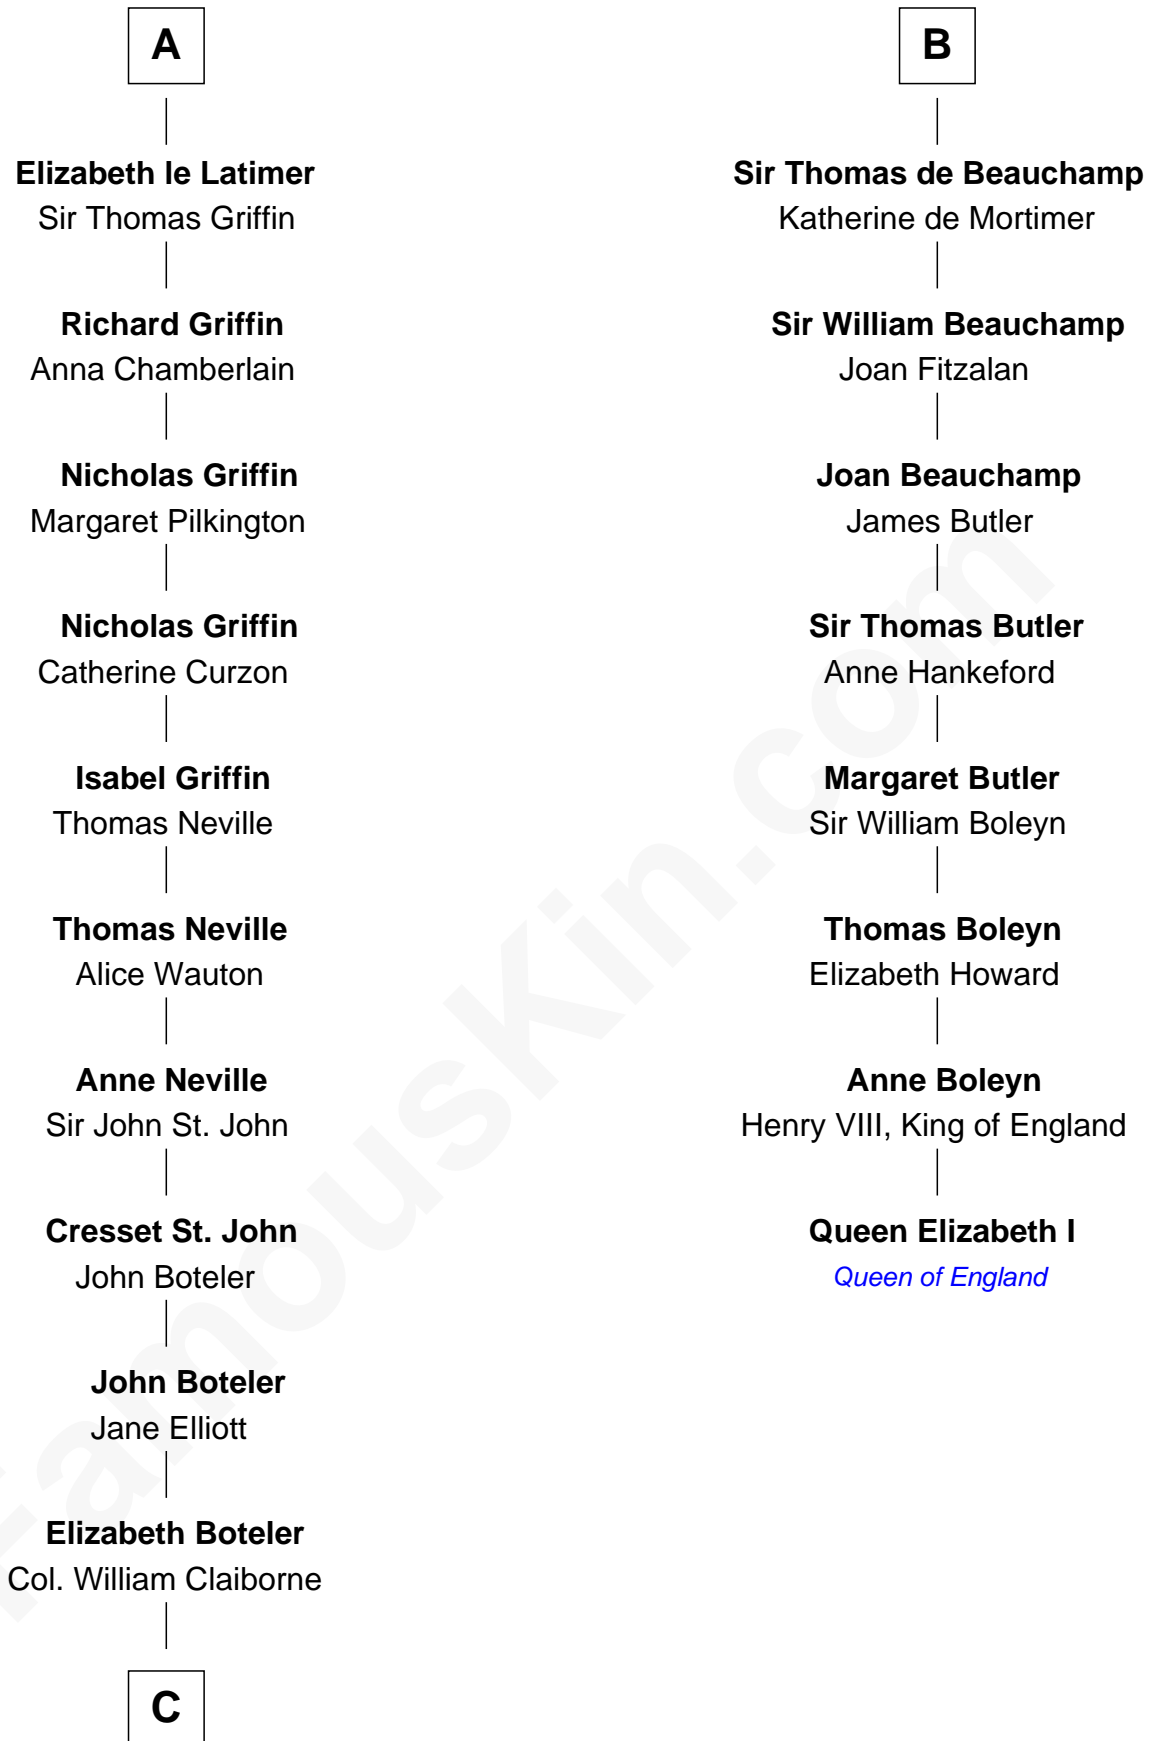

FamousKin.com
Relationship Chart of
William C. C. Claiborne
1st Governor of Louisiana

14th cousin 7 times removed of

Queen Elizabeth I
Queen of England

C

Thomas Claiborne

Sarah Fenn

Thomas Claiborne

Ann Fox

Nathaniel Claiborne

Jane Cole

William Claiborne

Mary Leigh

William C. C. Claiborne

1st Governor of Louisiana

FamousKin.com