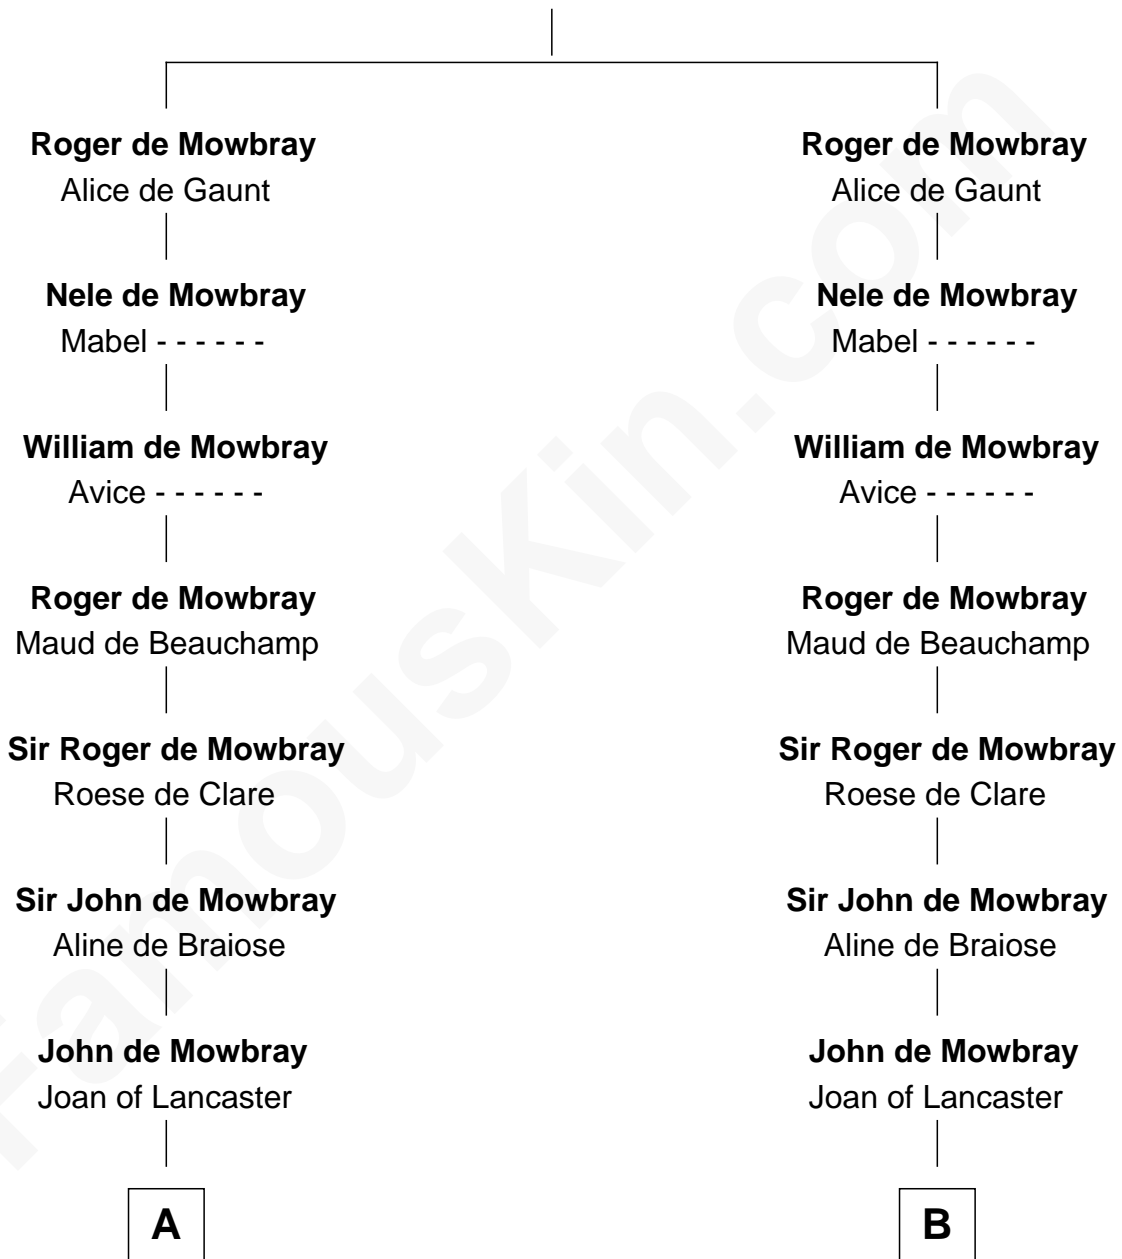

**FamousKin.com**  
**Relationship Chart of**  
**William C. C. Claiborne**  
*1st Governor of Louisiana*

14th cousin 7 times removed of

**Queen Elizabeth I**  
*Queen of England*

**Nele d'Aubenev**  
 Gundred de Gournay

**C**

—  
**Ann West**

Henry Fox

—  
**Ann Fox**

Thomas Claiborne

—  
**Nathaniel Claiborne**

Jane Cole

—  
**William Claiborne**

Mary Leigh

—  
**William C. C. Claiborne**

*1st Governor of Louisiana*