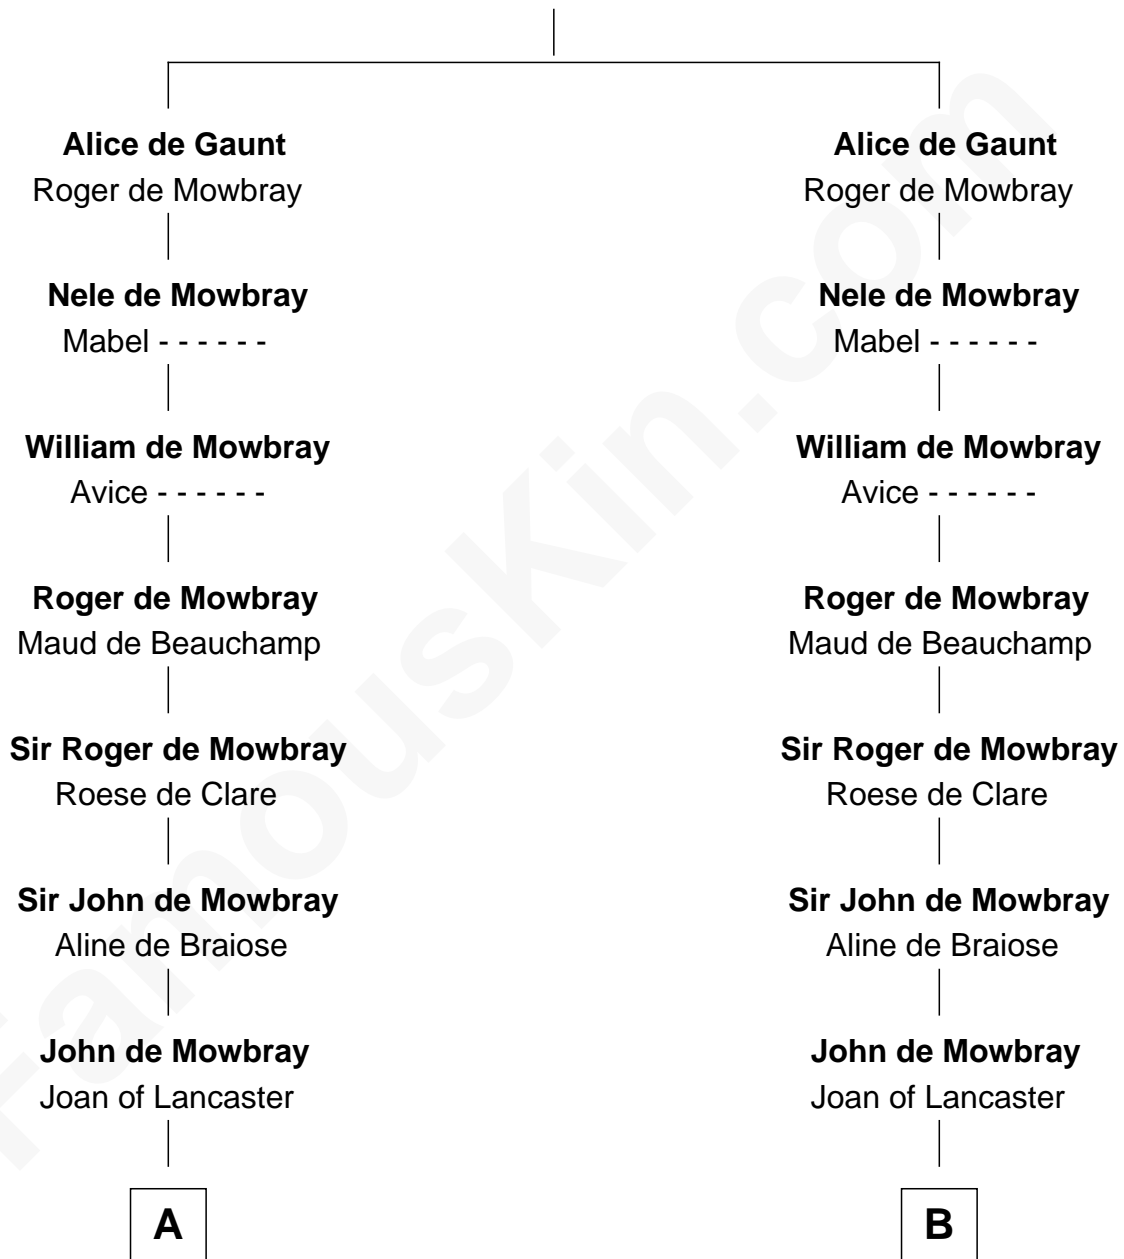

**FamousKin.com**  
**Relationship Chart of**  
**William C. C. Claiborne**  
*1st Governor of Louisiana*

14th cousin 7 times removed of

**Queen Elizabeth I**  
*Queen of England*

**Walter de Gaunt**  
Maud of Brittany

**C**

**Ann West**  
Henry Fox

**Ann Fox**  
Thomas Claiborne

**Nathaniel Claiborne**  
Jane Cole

**William Claiborne**  
Mary Leigh

**William C. C. Claiborne**  
*1st Governor of Louisiana*