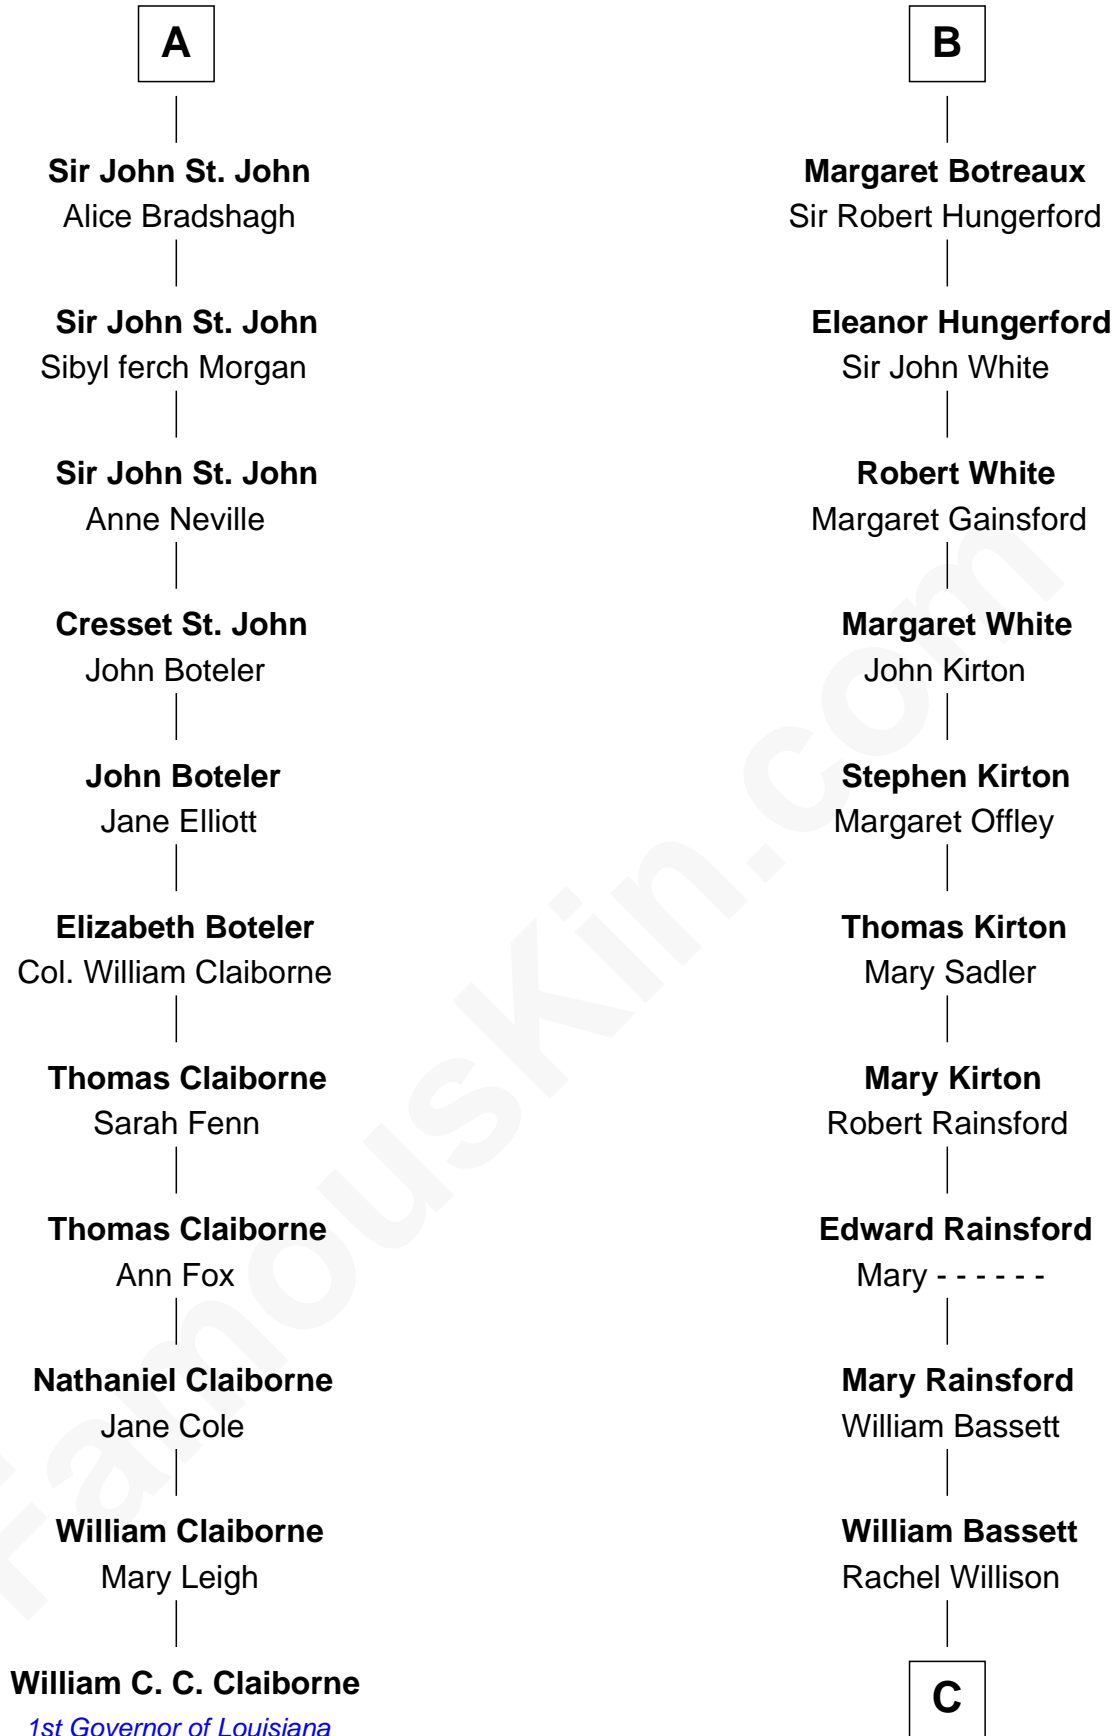

FamousKin.com
Relationship Chart of
William C. C. Claiborne
1st Governor of Louisiana

17th cousin 4 times removed of
Sir Charles Tupper
6th Prime Minister of Canada

C

William Bassett

Abigail Bourne

Mary Bassett

Eliakim Tupper

Charles Tupper

Elizabeth West

Rev. Charles Tupper

Miriam Lockhart

Sir Charles Tupper

6th Prime Minister of Canada