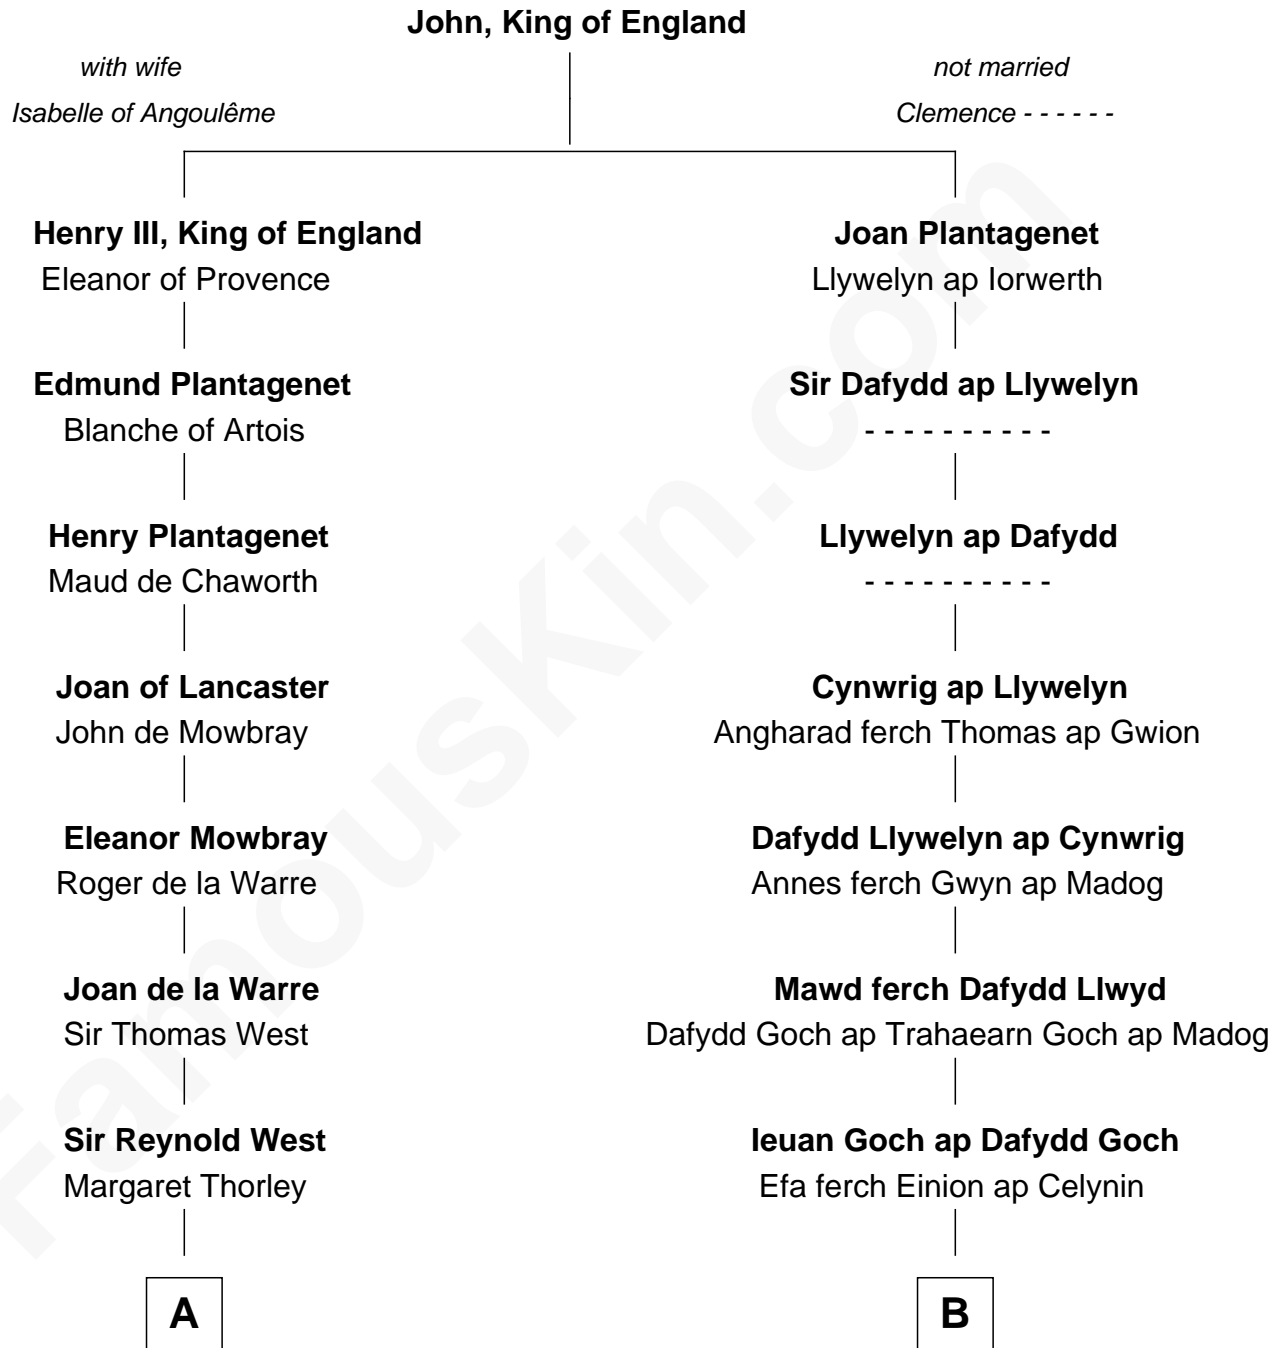

FamousKin.com
Relationship Chart of
William C. C. Claiborne
1st Governor of Louisiana

17th cousin 1 time removed of

Elihu Yale

Benefactor and Namesake of Yale College

C

William Claiborne

Mary Leigh

William C. C. Claiborne

1st Governor of Louisiana

FamousKin.com