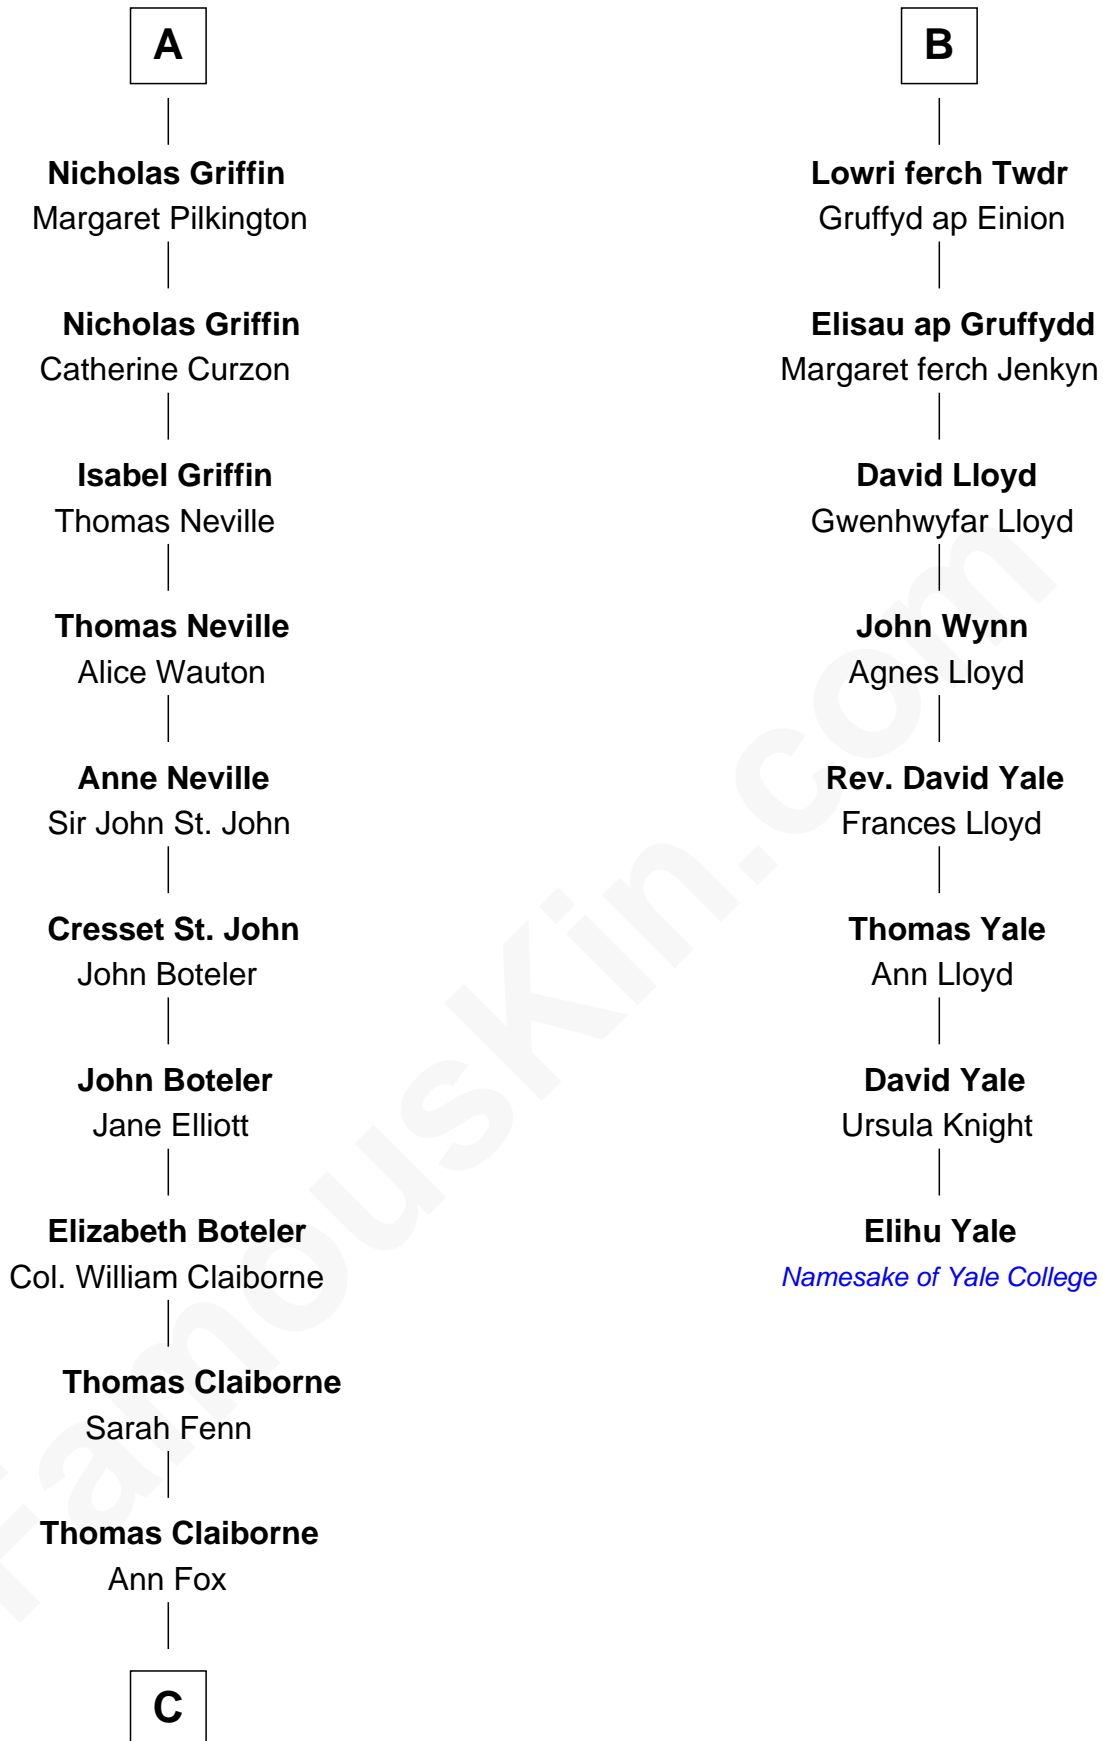

**FamousKin.com**  
**Relationship Chart of**  
**William C. C. Claiborne**  
*1st Governor of Louisiana*

**14th cousin 5 times removed of**

**Elihu Yale**

*Benefactor and Namesake of Yale College*

**Hugh de Kevelioc**  
 Bertrade de Montfort

**C**

—  
**Nathaniel Claiborne**

Jane Cole

—  
**William Claiborne**

Mary Leigh

—  
**William C. C. Claiborne**

*1st Governor of Louisiana*

FamousKin.com