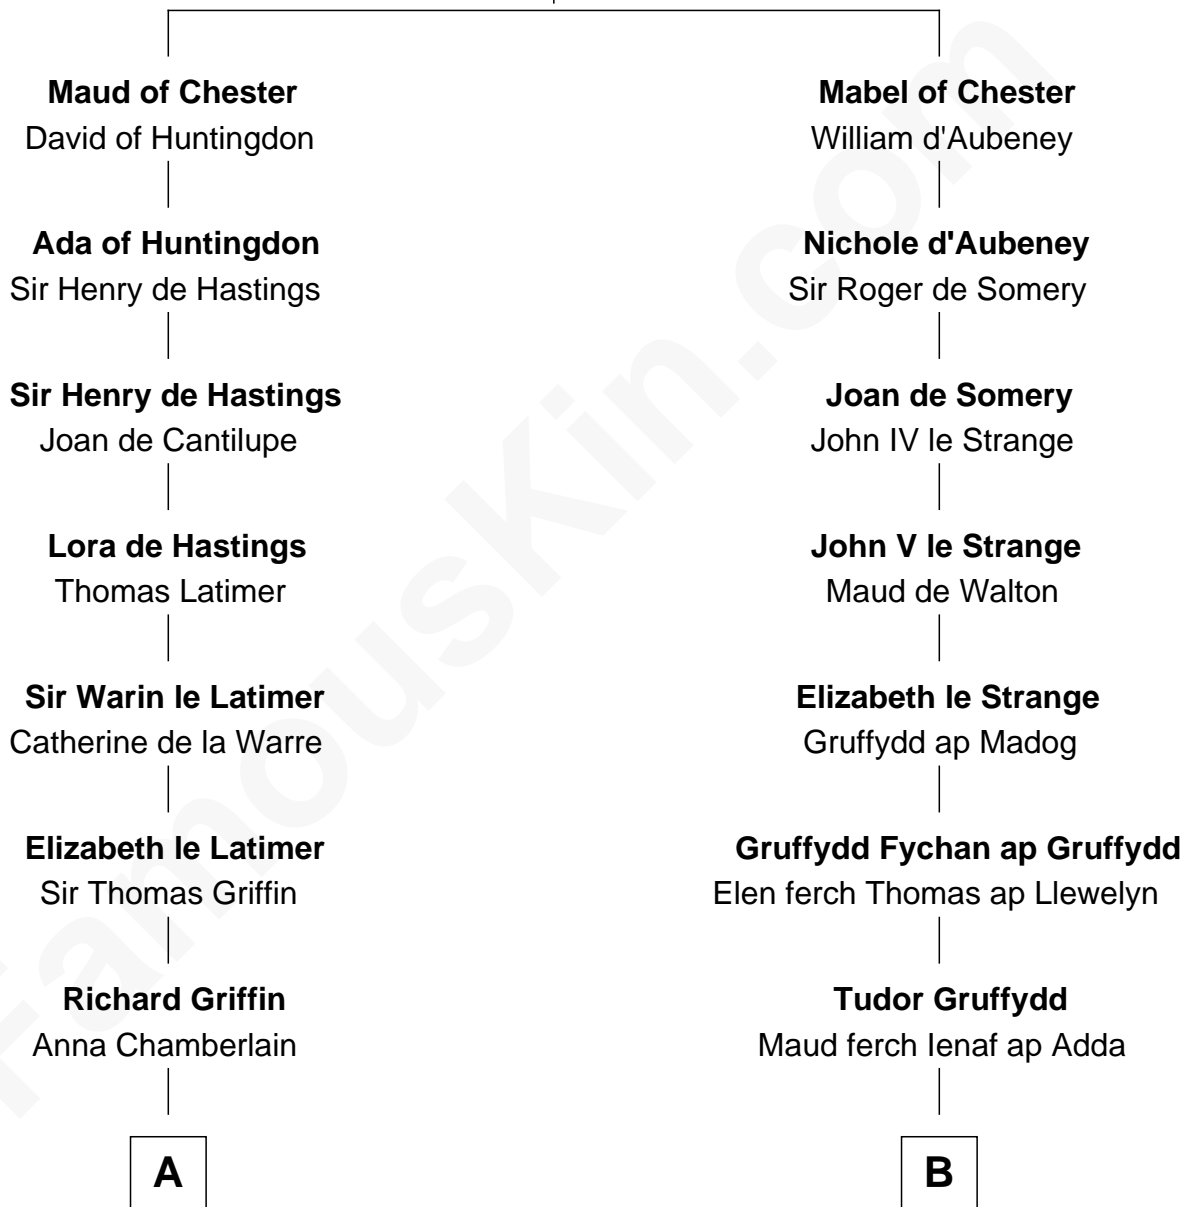

**FamousKin.com**  
**Relationship Chart of**  
**William C. C. Claiborne**  
*1st Governor of Louisiana*

**14th cousin 5 times removed of**

**Elihu Yale**

*Benefactor and Namesake of Yale College*

**Hugh de Kevelioc**  
 Bertrade de Montfort

**C**

—  
**Nathaniel Claiborne**

Jane Cole

—  
**William Claiborne**

Mary Leigh

—  
**William C. C. Claiborne**

*1st Governor of Louisiana*

FamousKin.com