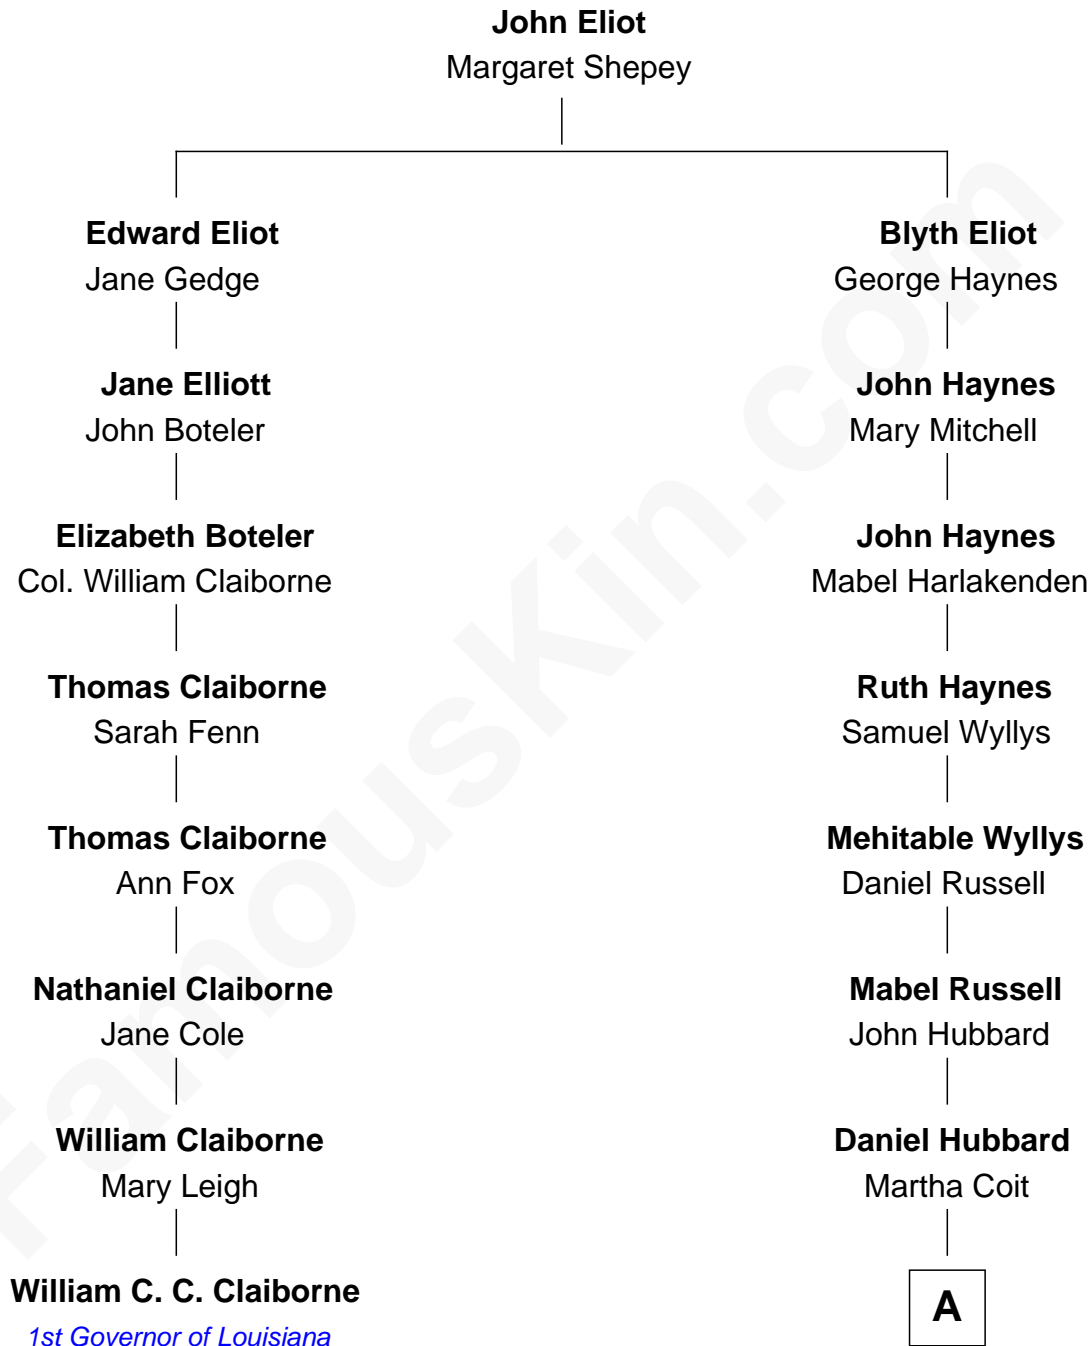

FamousKin.com
Relationship Chart of
William C. C. Claiborne
1st Governor of Louisiana

7th cousin 6 times removed of

Anne Baxter
Movie Actress

A

—
Capt. Russell Hubbard

Mary Gray

—
Martha Hubbard

David Wright