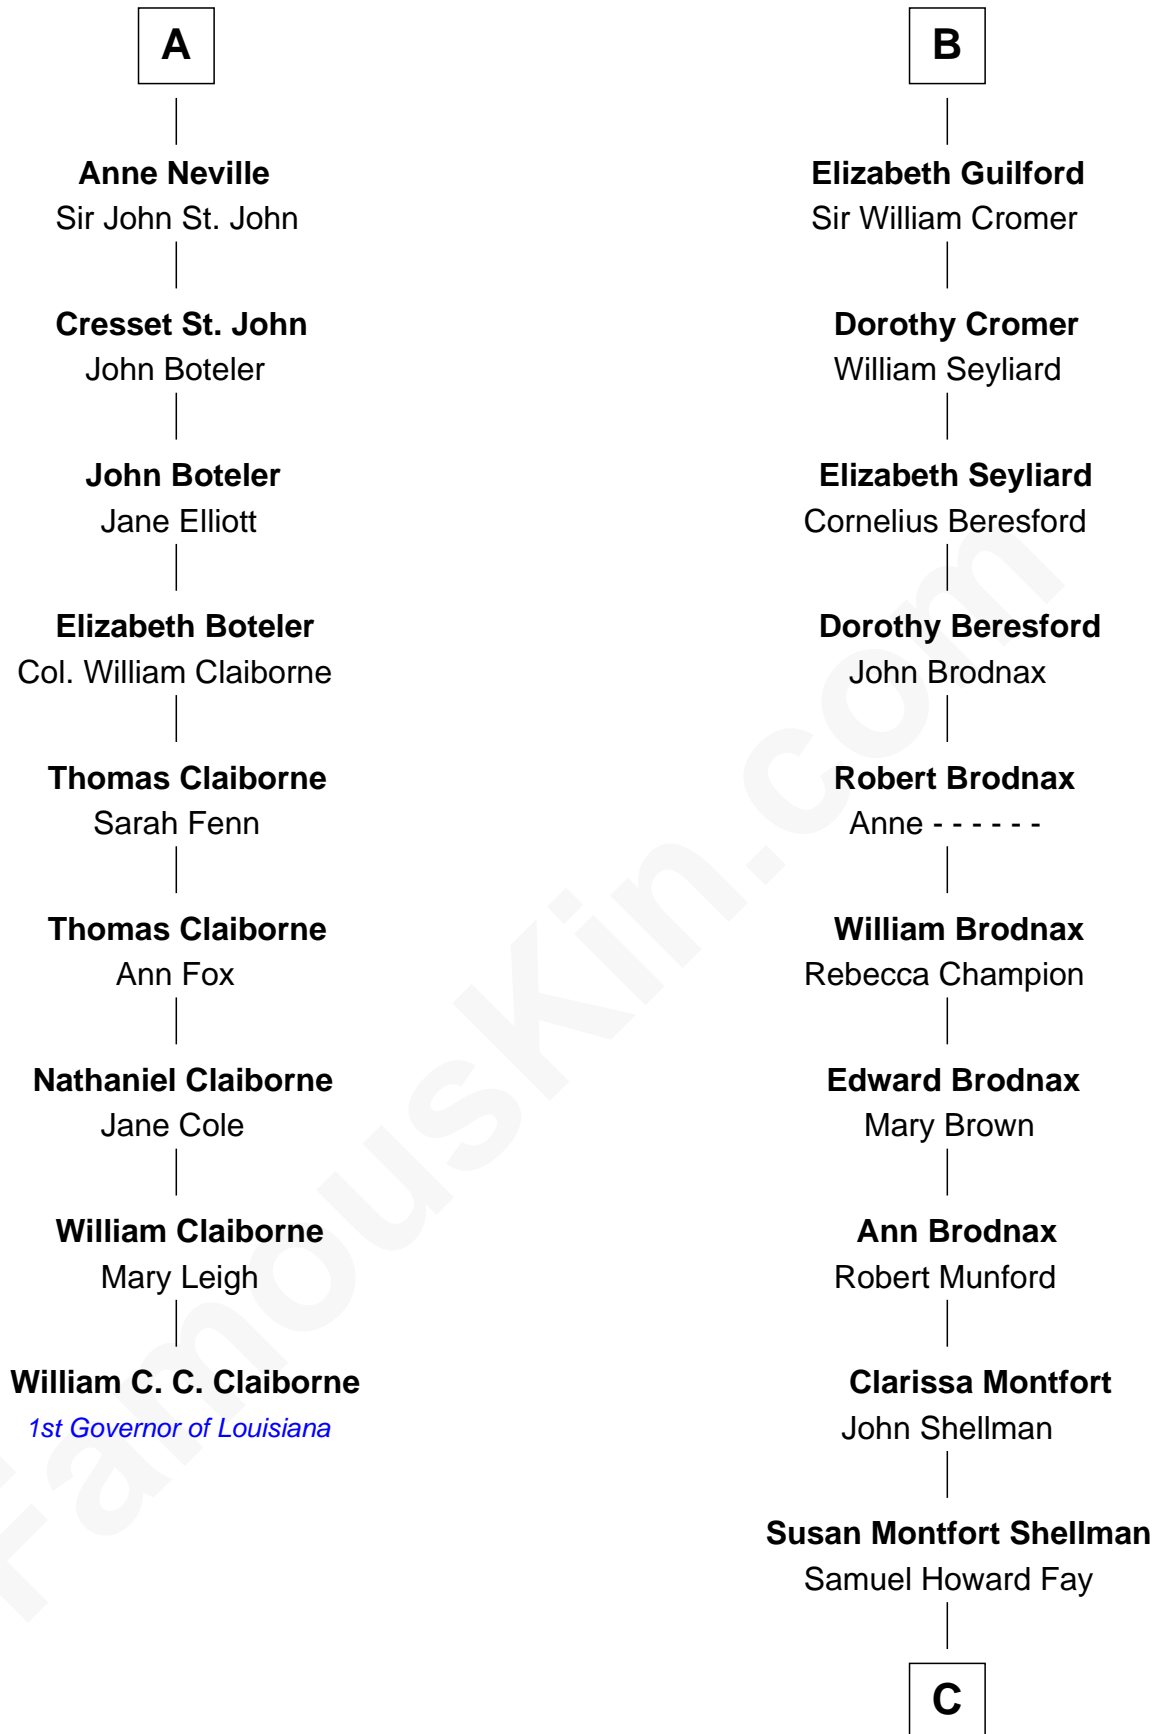

FamousKin.com
Relationship Chart of
William C. C. Claiborne
1st Governor of Louisiana

15th cousin 5 times removed of
George H. W. Bush
41st U.S. President

C

Harriet Eleanor Fay
Rev. James Smith Bush

Samuel Prescott Bush
Flora Sheldon

Prescott Sheldon Bush
Dorothy Wear Walker

George H. W. Bush
41st U.S. President

FamousKin.com