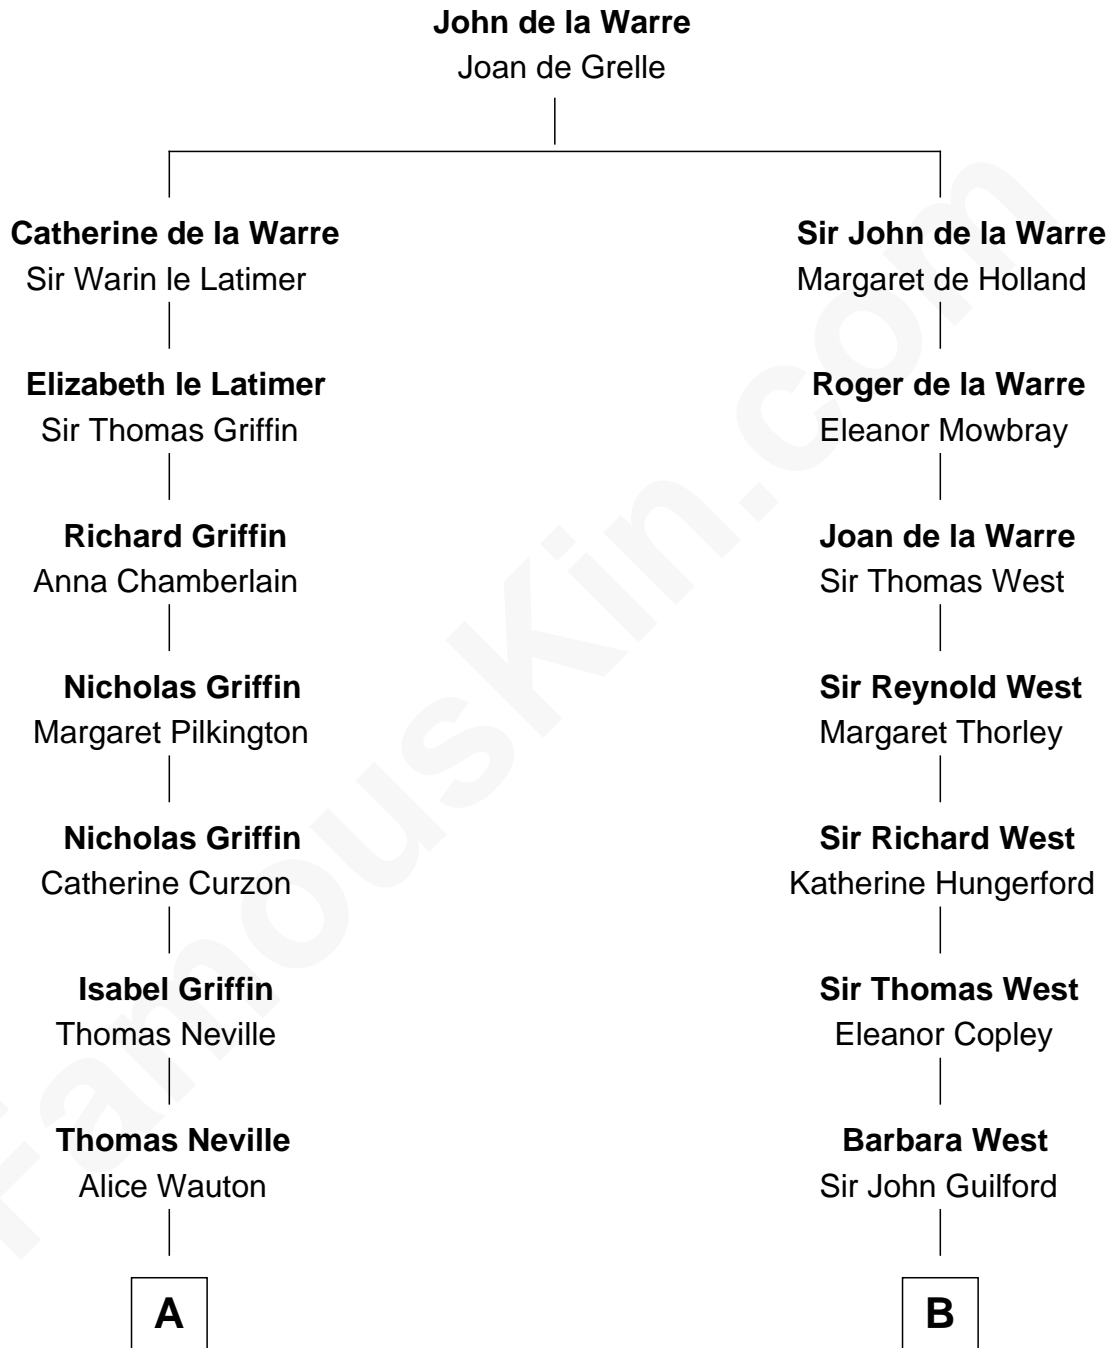

FamousKin.com
Relationship Chart of
William C. C. Claiborne
1st Governor of Louisiana

15th cousin 5 times removed of
George H. W. Bush
41st U.S. President

C

Harriet Eleanor Fay
Rev. James Smith Bush

Samuel Prescott Bush
Flora Sheldon

Prescott Sheldon Bush
Dorothy Wear Walker

George H. W. Bush
41st U.S. President

FamousKin.com