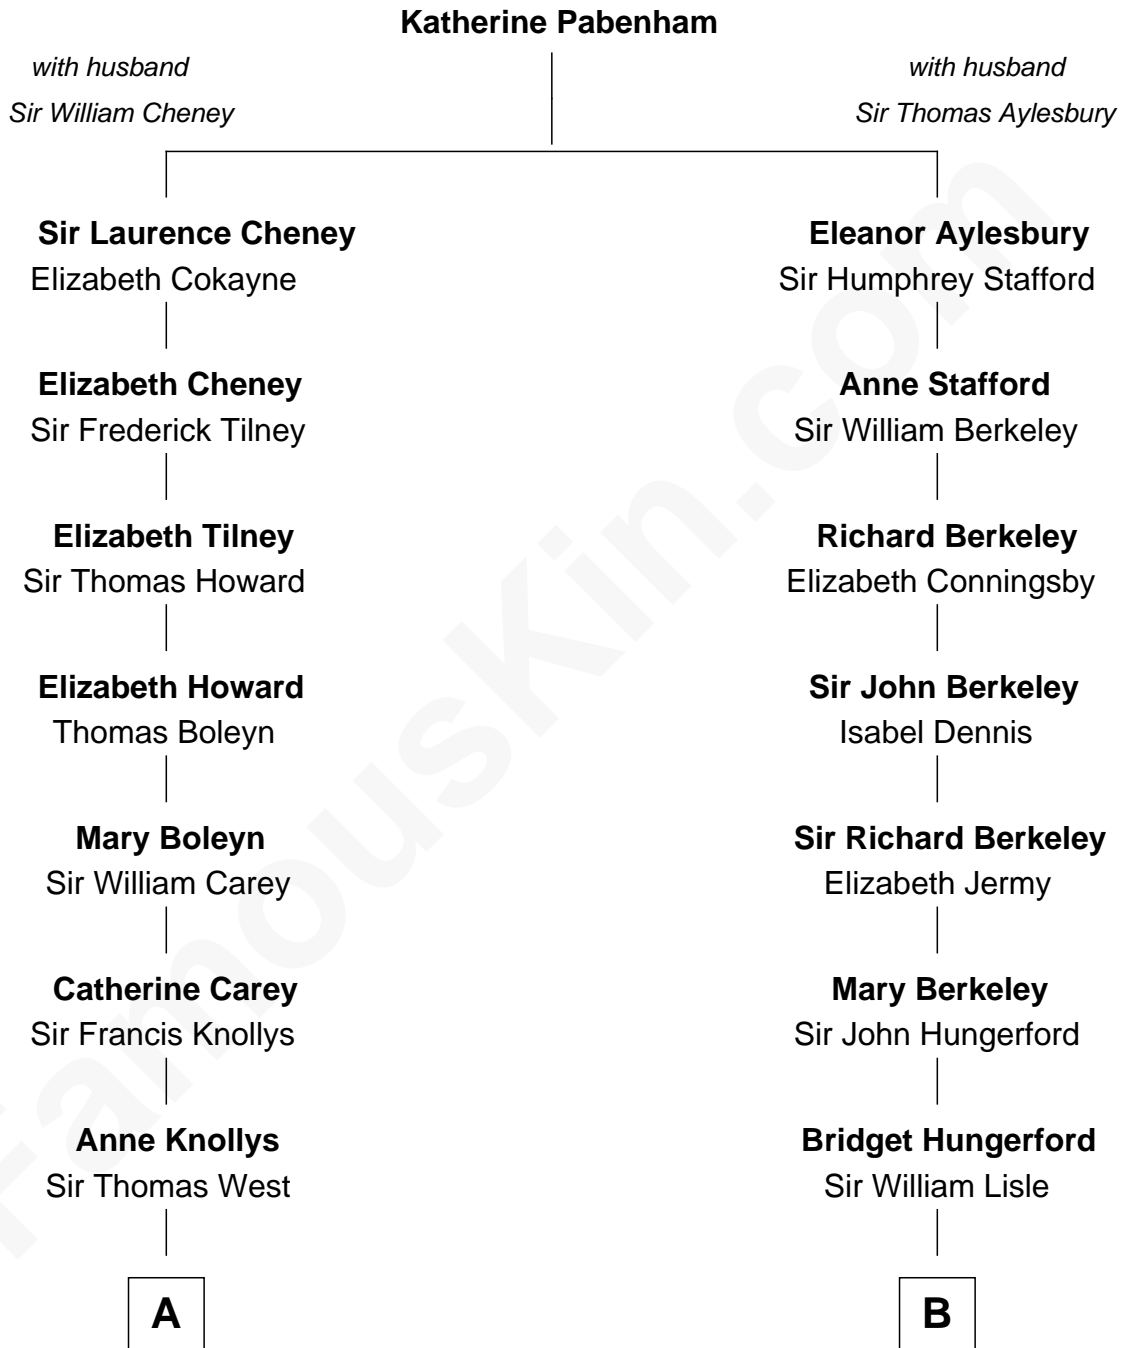

FamousKin.com
Relationship Chart of
William C. C. Claiborne
1st Governor of Louisiana

13th cousin 5 times removed of
George H. W. Bush
41st U.S. President

C

Prescott Sheldon Bush

Dorothy Wear Walker

George H. W. Bush

41st U.S. President

FamousKin.com