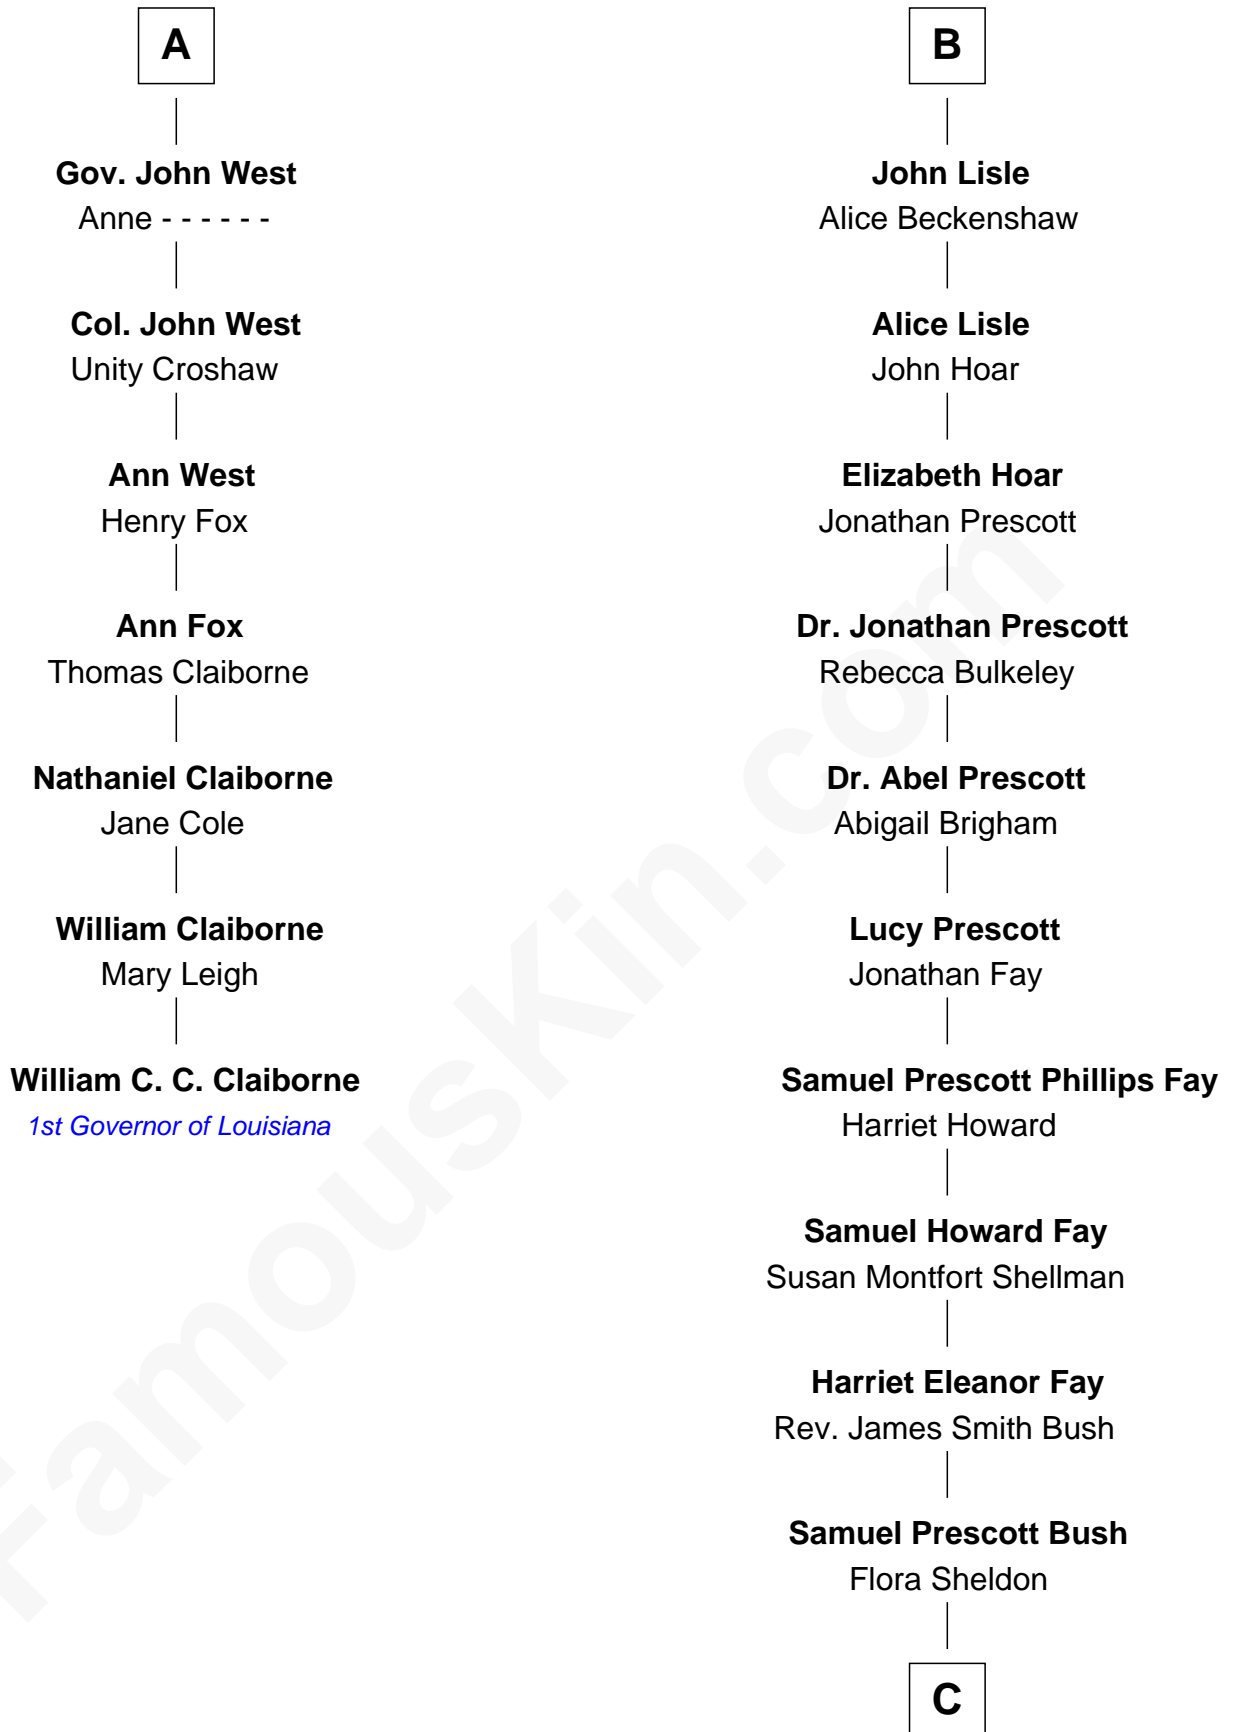

FamousKin.com
Relationship Chart of
William C. C. Claiborne
1st Governor of Louisiana

13th cousin 5 times removed of
George H. W. Bush
41st U.S. President

C

Prescott Sheldon Bush

Dorothy Wear Walker

George H. W. Bush

41st U.S. President

FamousKin.com