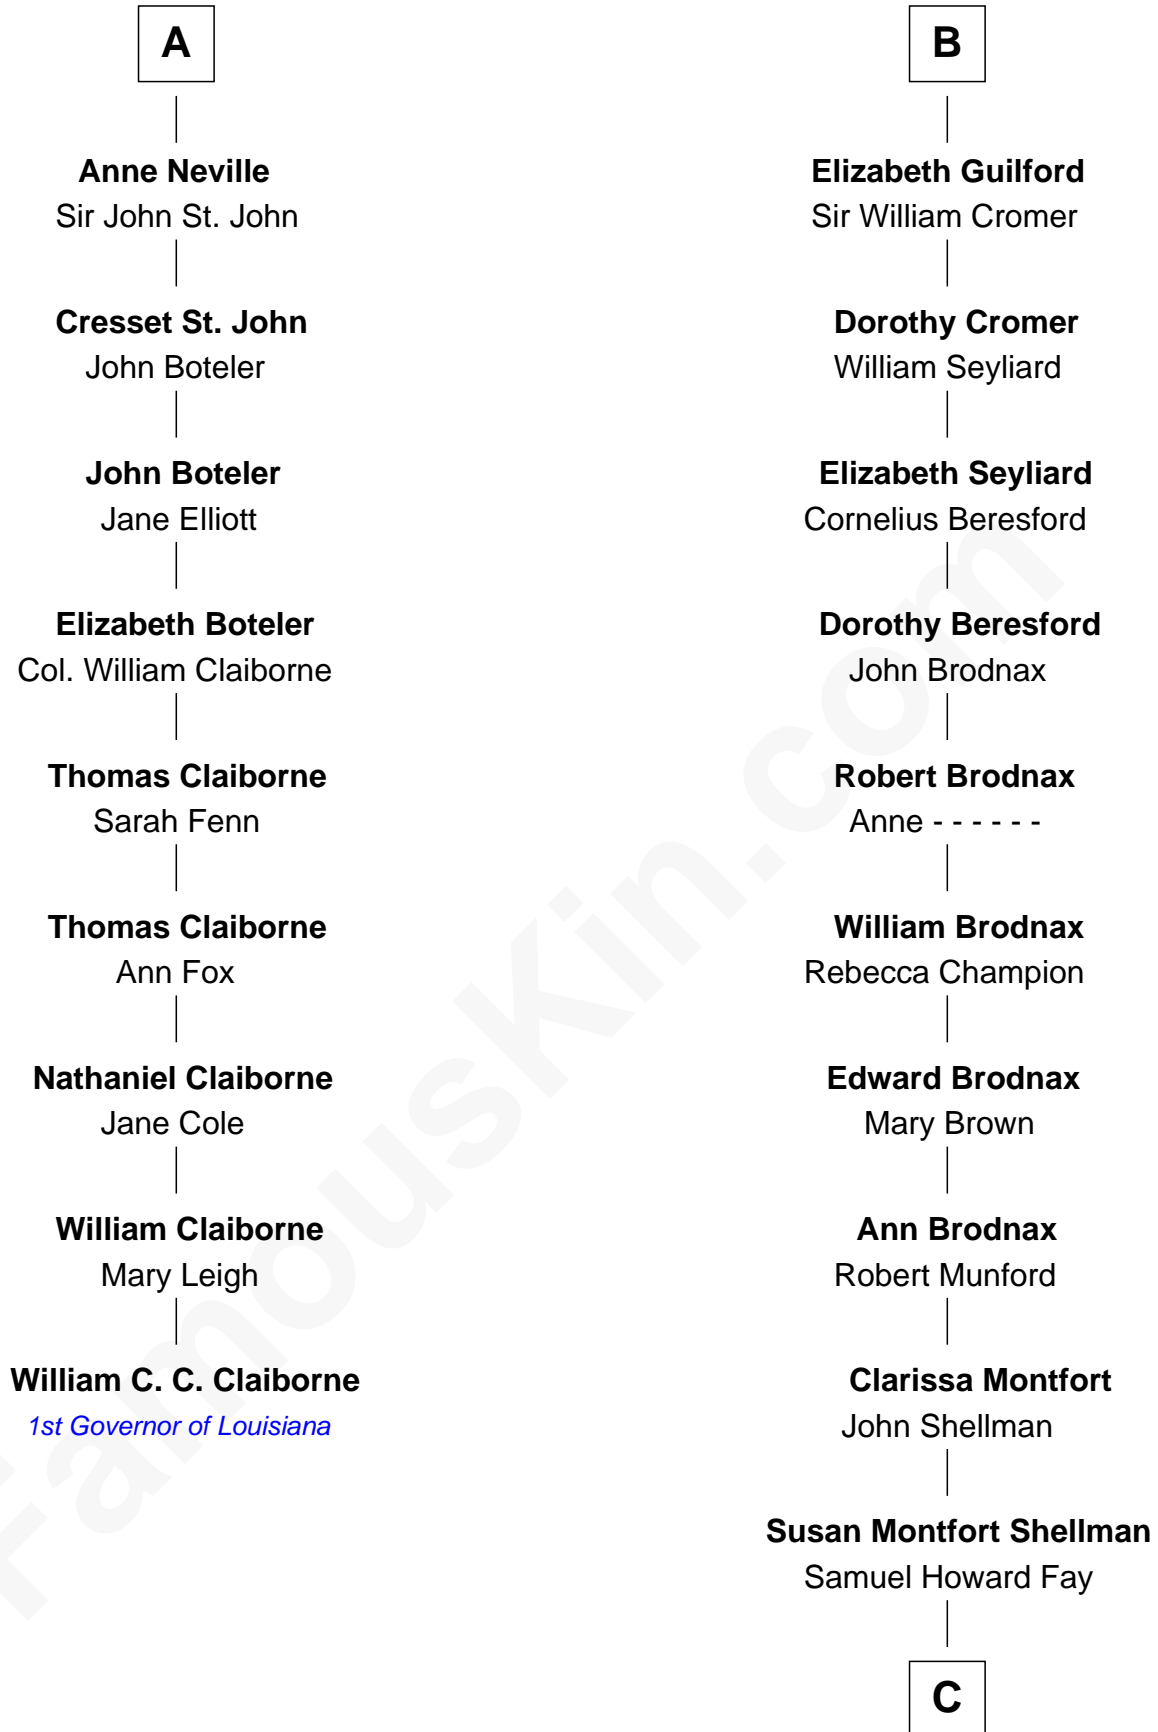

FamousKin.com
Relationship Chart of
William C. C. Claiborne
1st Governor of Louisiana

15th cousin 6 times removed of

George W. Bush
43rd U.S. President

John de la Warre
 Joan de Grelle

Catherine de la Warre
 Sir Warin le Latimer

Sir John de la Warre
 Margaret de Holland

Elizabeth le Latimer
 Sir Thomas Griffin

Roger de la Warre
 Eleanor Mowbray

Richard Griffin
 Anna Chamberlain

Joan de la Warre
 Sir Thomas West

Nicholas Griffin
 Margaret Pilkington

Sir Reynold West
 Margaret Thorley

Nicholas Griffin
 Catherine Curzon

Sir Richard West
 Katherine Hungerford

Isabel Griffin
 Thomas Neville

Sir Thomas West
 Eleanor Copley

Thomas Neville
 Alice Wauton

Barbara West
 Sir John Guilford

A

B

C

Harriet Eleanor Fay
Rev. James Smith Bush

Samuel Prescott Bush
Flora Sheldon

Prescott Sheldon Bush
Dorothy Wear Walker

George Herbert Walker Bush
Barbara Pierce

George W. Bush
43rd U.S. President