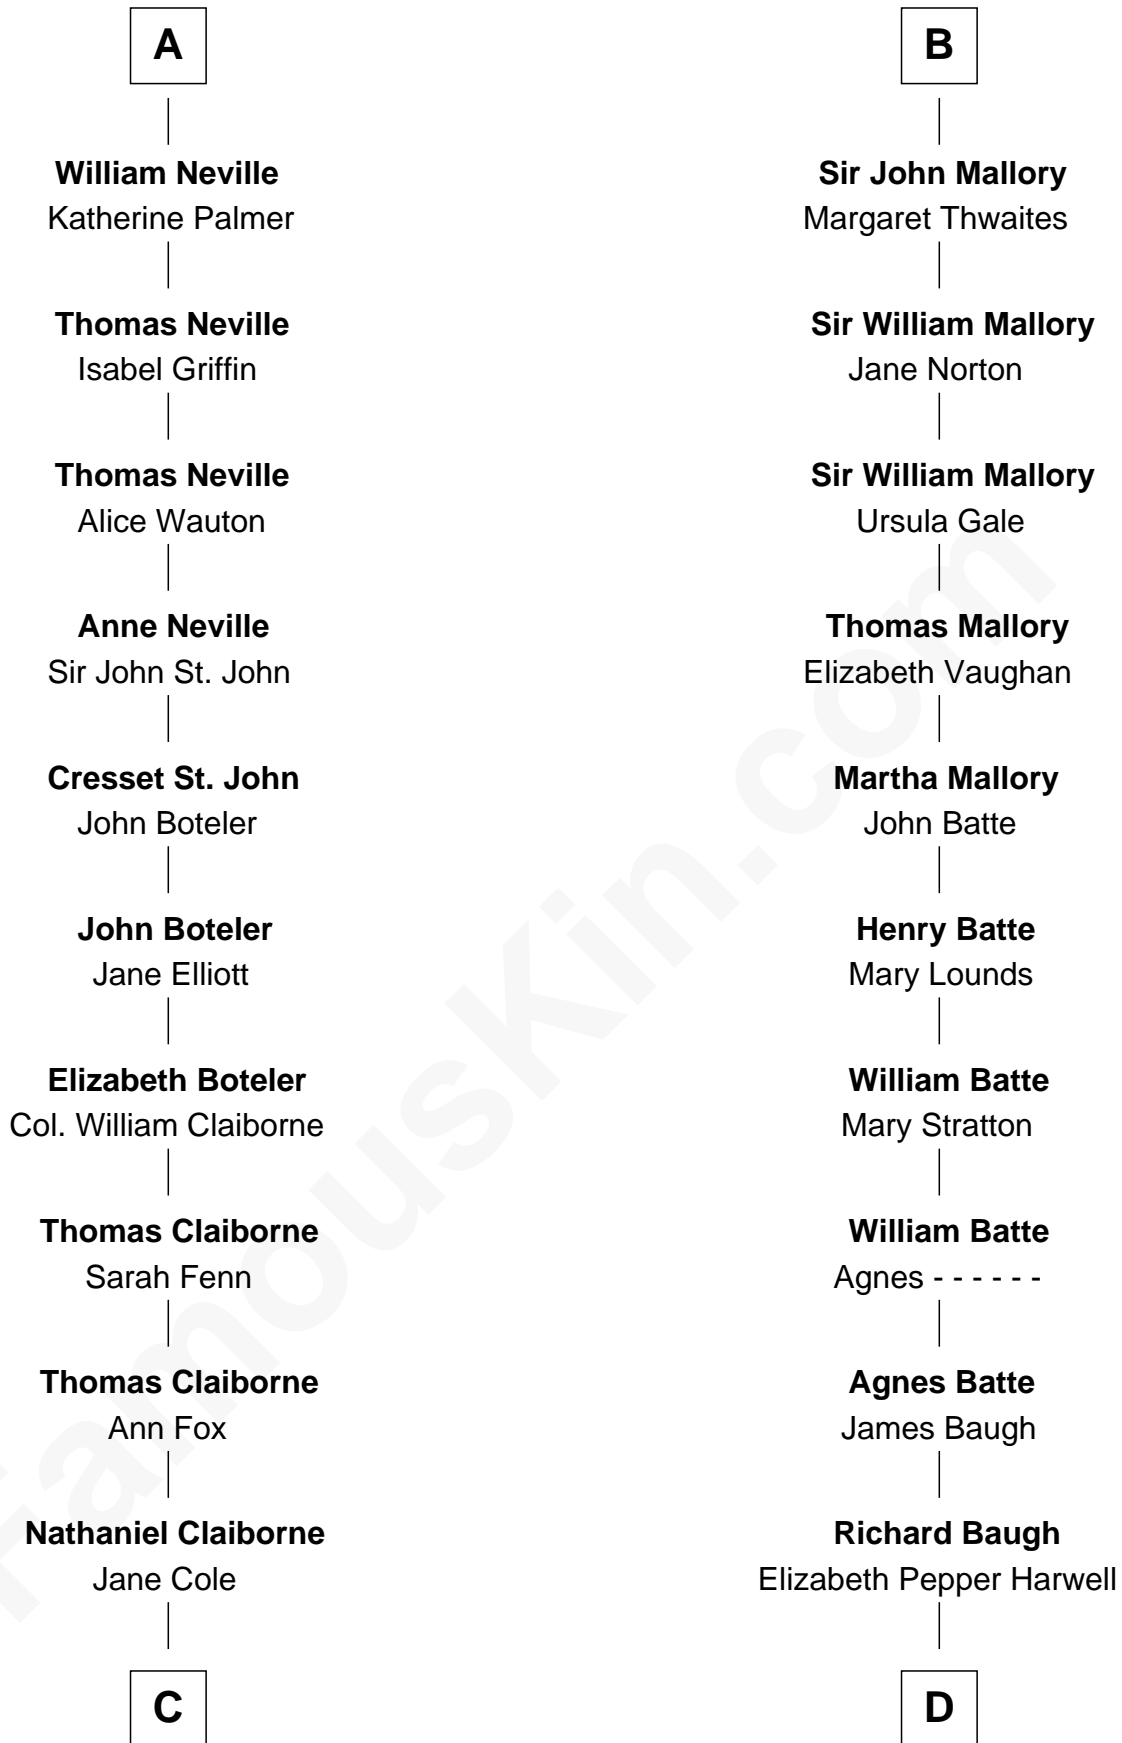

**FamousKin.com**  
**Relationship Chart of**  
**William C. C. Claiborne**  
*1st Governor of Louisiana*

**18th cousin 3 times removed of**

**Liza Minnelli**  
*Singer and Actress*

**William de Odingsells**  
 Ela FitzWalter

**Ida de Odingsells**  
 Sir Roger de Herdeburgh

**Ela Herdeburgh**  
 Sir William de Boteler

**Alice de Boteler**  
 Sir Nicholas Longford

**Sir Nicholas Longford**  
 Alice Diencourt

**Sir Nicholas Longford**  
 Margery Solney

**Alice Longford**  
 Sir Robert Neville

**Thomas Neville**  
 Elizabeth Babington

**A**

**Margaret de Oddingseles**  
 Sir John de Grey

**Sir John Grey**  
 Avice Marmion

**Sir Robert Grey**  
 Lora de St. Quintin

**Elizabeth Grey**  
 Henry FitzHugh

**Sir William FitzHugh**  
 Margery Willoughby

**Lora FitzHugh**  
 Sir John Constable

**Joan Constable**  
 Sir William Mallory

**B**

**C**

**William Claiborne**

Mary Leigh