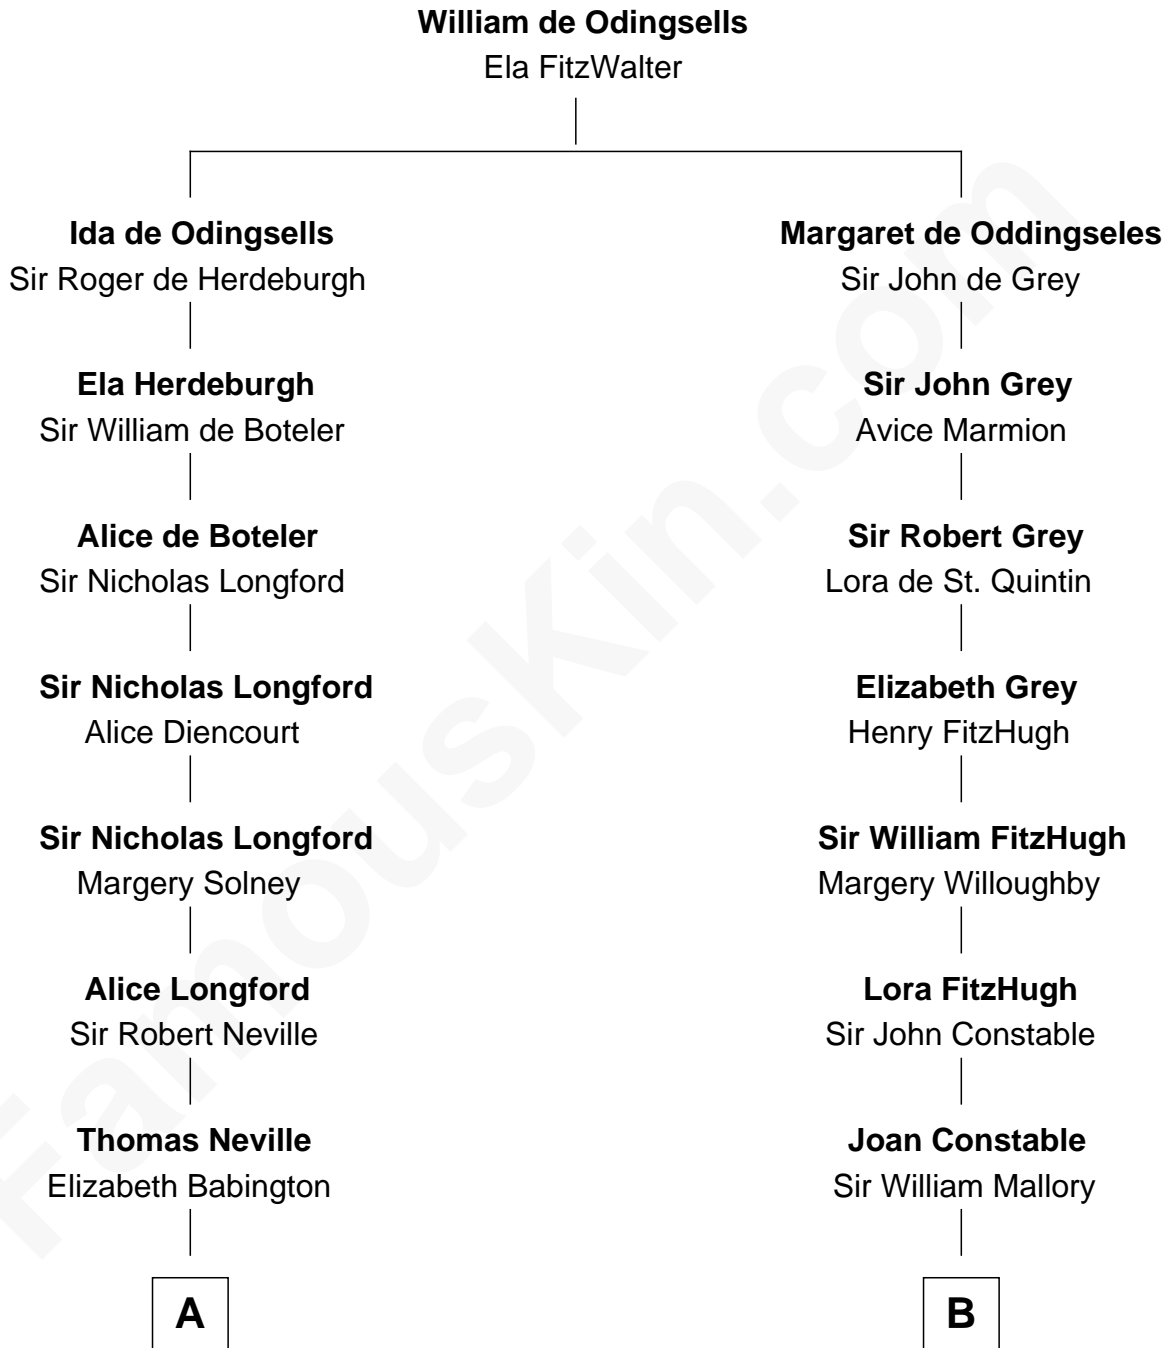

FamousKin.com
Relationship Chart of
William C. C. Claiborne
1st Governor of Louisiana

18th cousin 2 times removed of

Judy Garland
Singer and Movie Actress

C

William Claiborne

Mary Leigh

William C. C. Claiborne

1st Governor of Louisiana

D

John Aldridge Baugh

Mary Ann Marable

Elizabeth Baugh

William Tecumseh Gumm

Francis Avent Gumm

Ethel Marian Milne