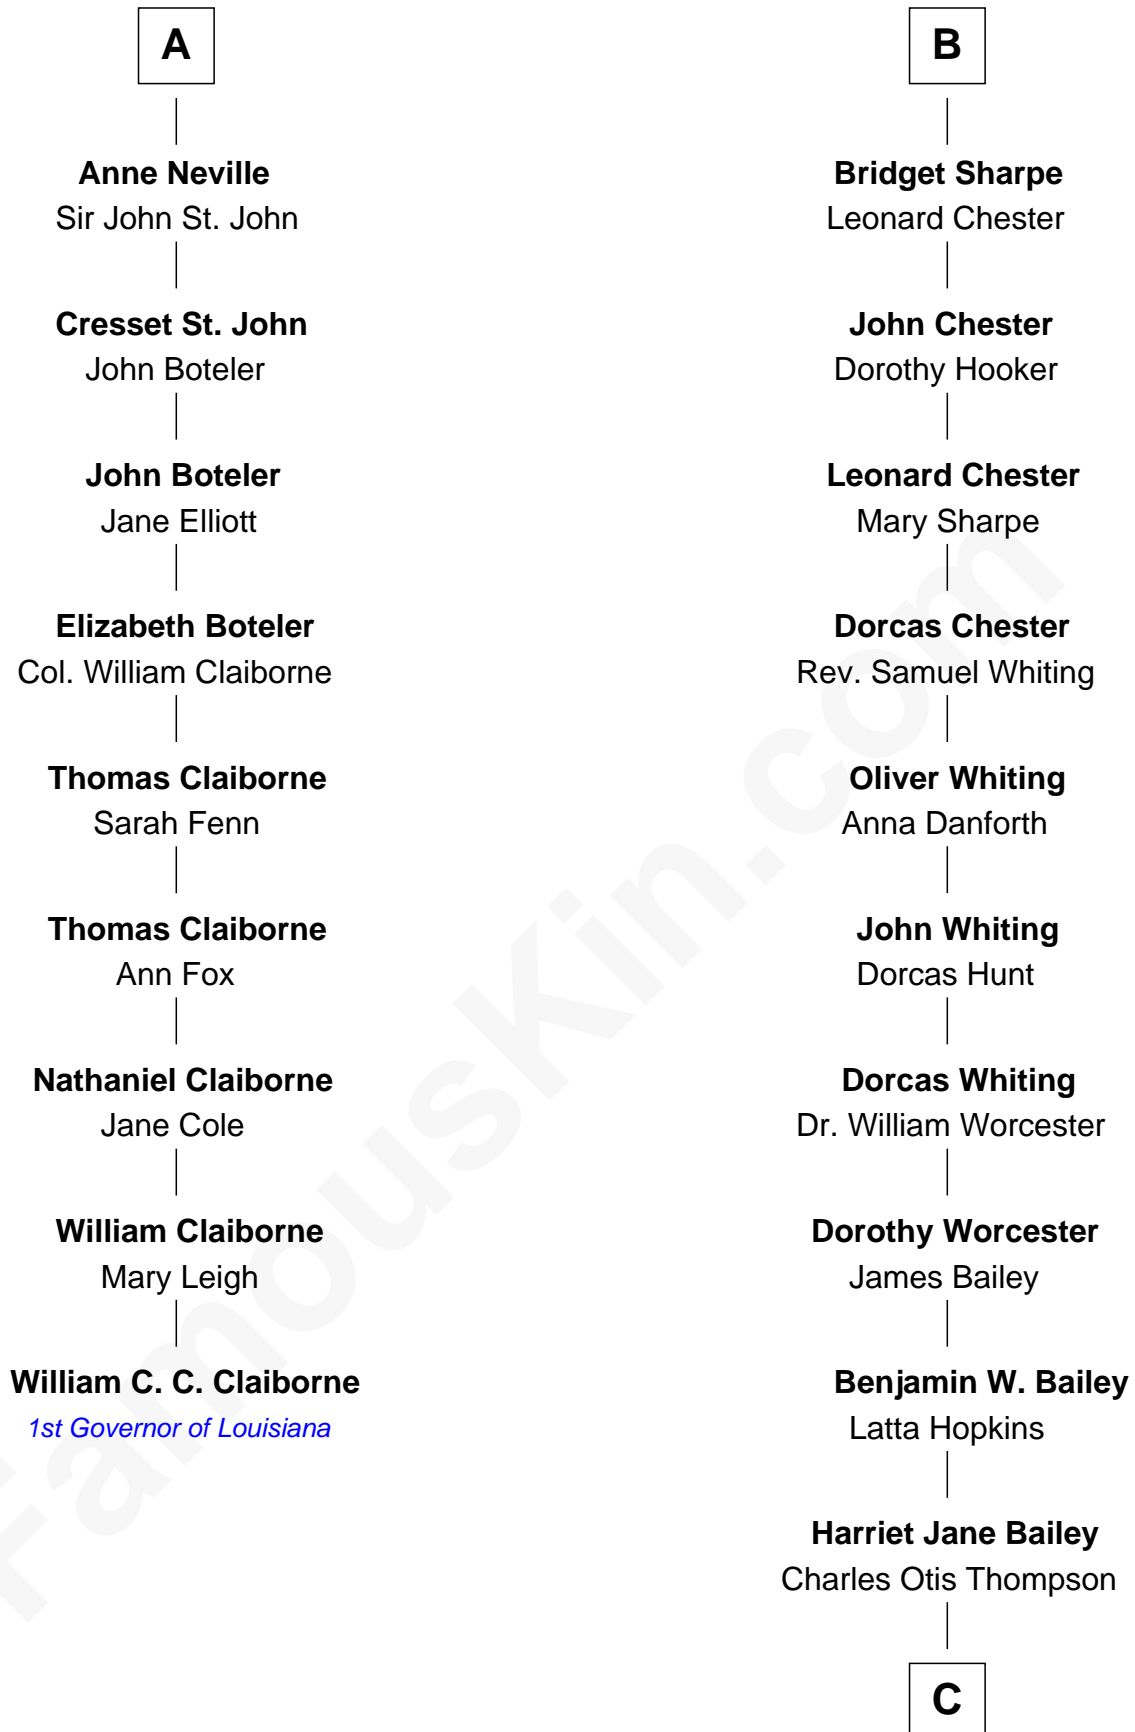

FamousKin.com
Relationship Chart of
William C. C. Claiborne
1st Governor of Louisiana

15th cousin 4 times removed of

Bette Davis
Movie Actress

Sir Nicholas Longford
 Alice de Boteler

C

—
Harriet Eugenia Thompson

William Aaron Favor

—
Ruth Augusta Favor

Harlow Morrell Davis

—
Bette Davis

Movie Actress

FamousKin.com