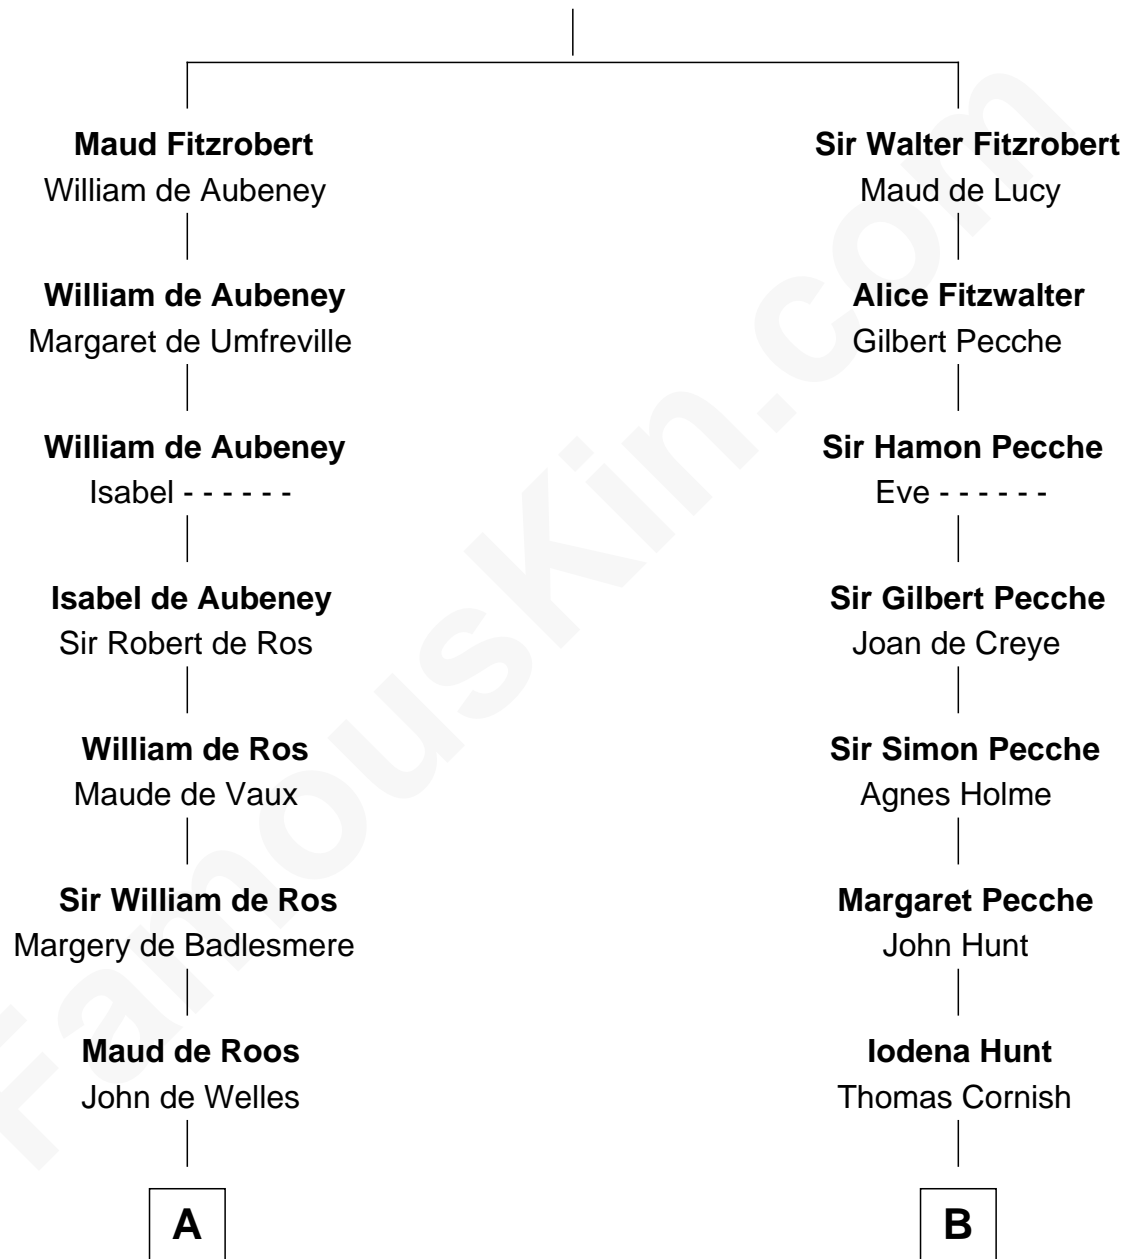

FamousKin.com
Relationship Chart of
William C. C. Claiborne
1st Governor of Louisiana

20th cousin 1 time removed of
Elphalet Remington
Founder of Remington Arms Company

Robert Fitzrichard
Maud de St. Liz

C

Ann West
Henry Fox

Ann Fox
Thomas Claiborne

Nathaniel Claiborne
Jane Cole

William Claiborne
Mary Leigh

William C. C. Claiborne
1st Governor of Louisiana

D

Sarah Welles
Jonathan Robbins