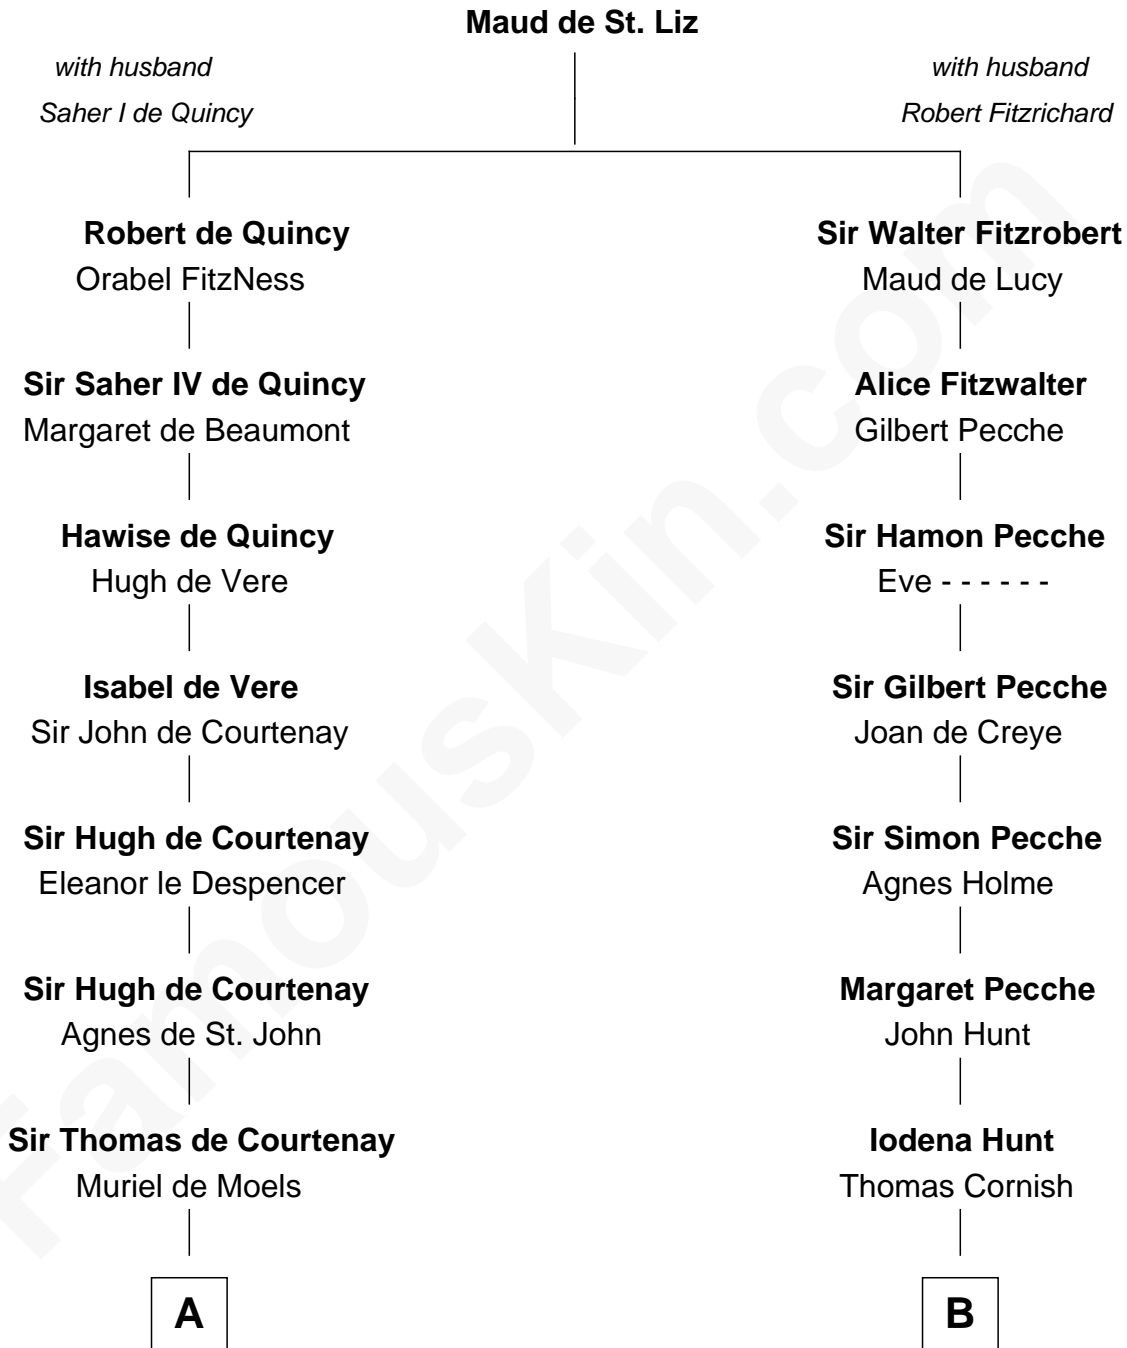

# FamousKin.com Relationship Chart of

**William C. C. Claiborne**

*1st Governor of Louisiana*

20th cousin 1 time removed of

**Eliphalet Remington**

*Founder of Remington Arms Company*

**C**

**Ann West**  
Henry Fox

**Ann Fox**  
Thomas Claiborne

**Nathaniel Claiborne**  
Jane Cole

**William Claiborne**  
Mary Leigh

**William C. C. Claiborne**  
*1st Governor of Louisiana*

**D**

**Sarah Welles**  
Jonathan Robbins

**Sarah Robbins**  
Elisha Kilbourn