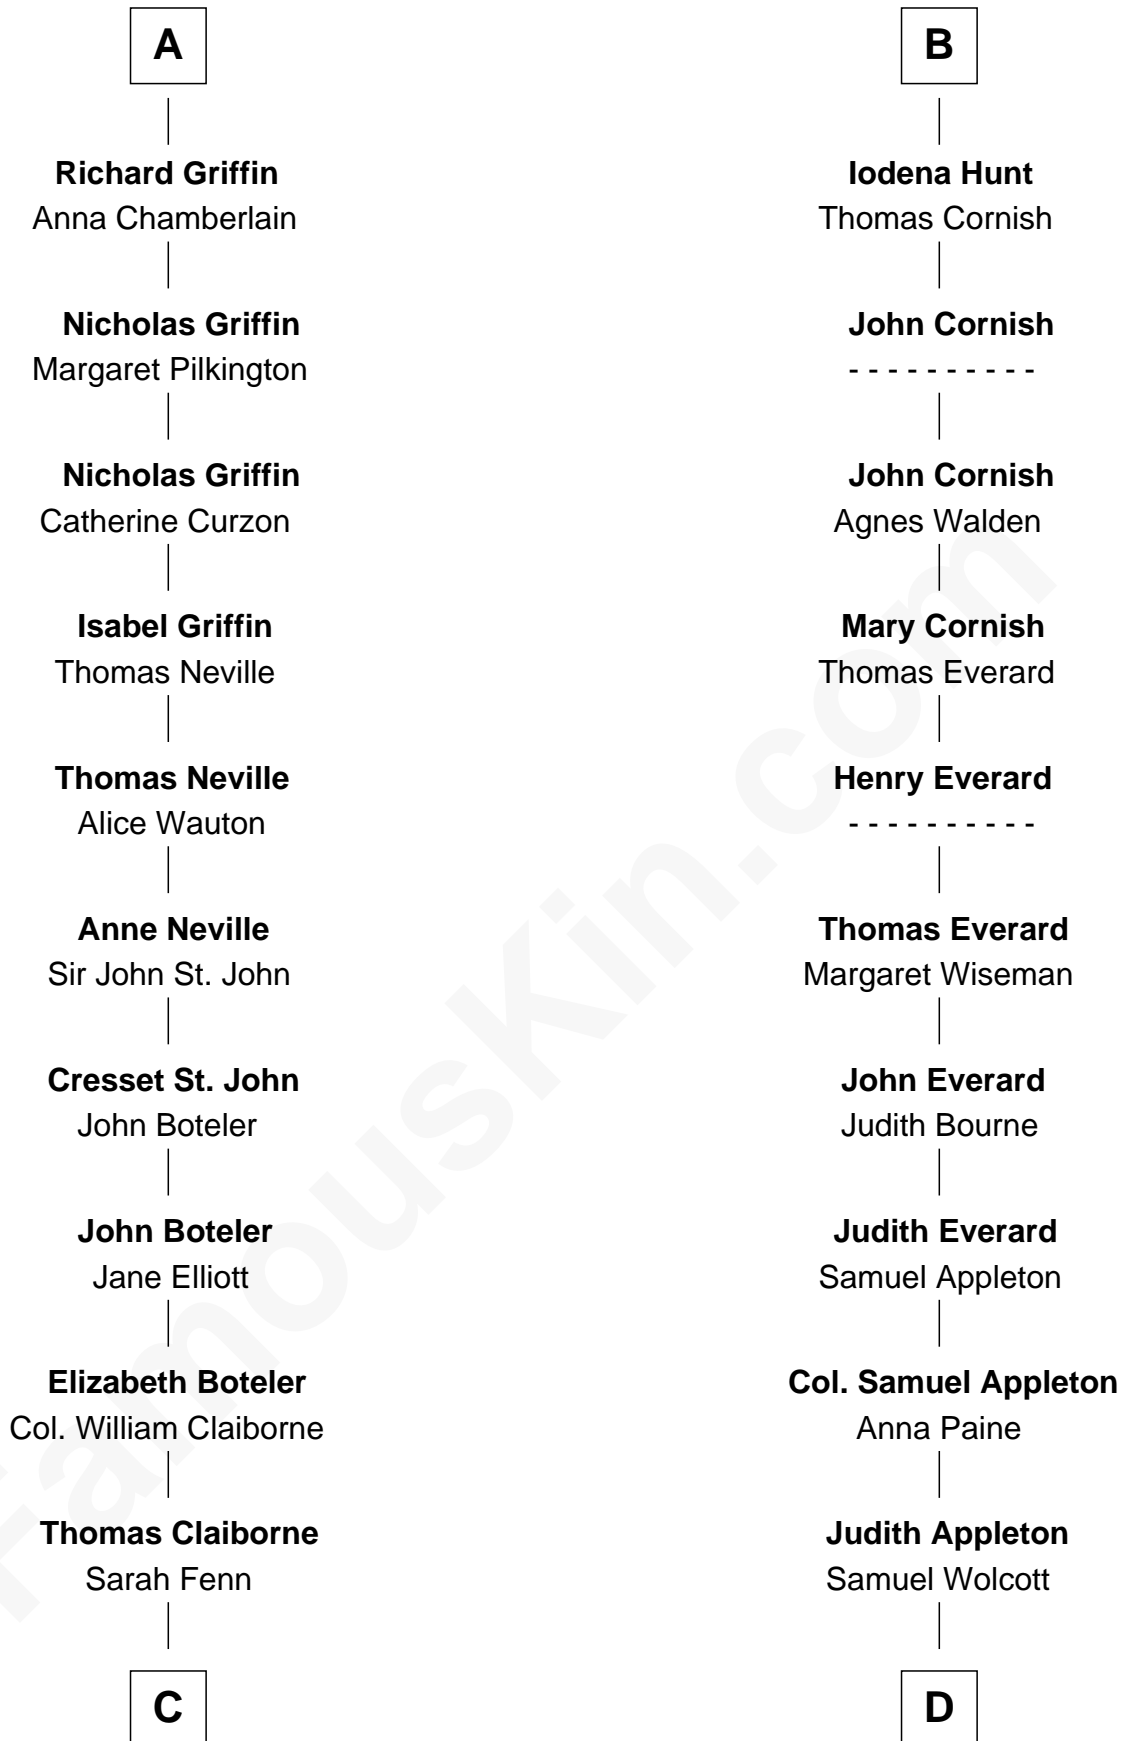

FamousKin.com
Relationship Chart of
William C. C. Claiborne
1st Governor of Louisiana

20th cousin 1 time removed of
Eliphalet Remington
Founder of Remington Arms Company

C

Thomas Claiborne

Ann Fox

Nathaniel Claiborne

Jane Cole

William Claiborne

Mary Leigh

William C. C. Claiborne

1st Governor of Louisiana

D

Sarah Wolcott

Robert Welles