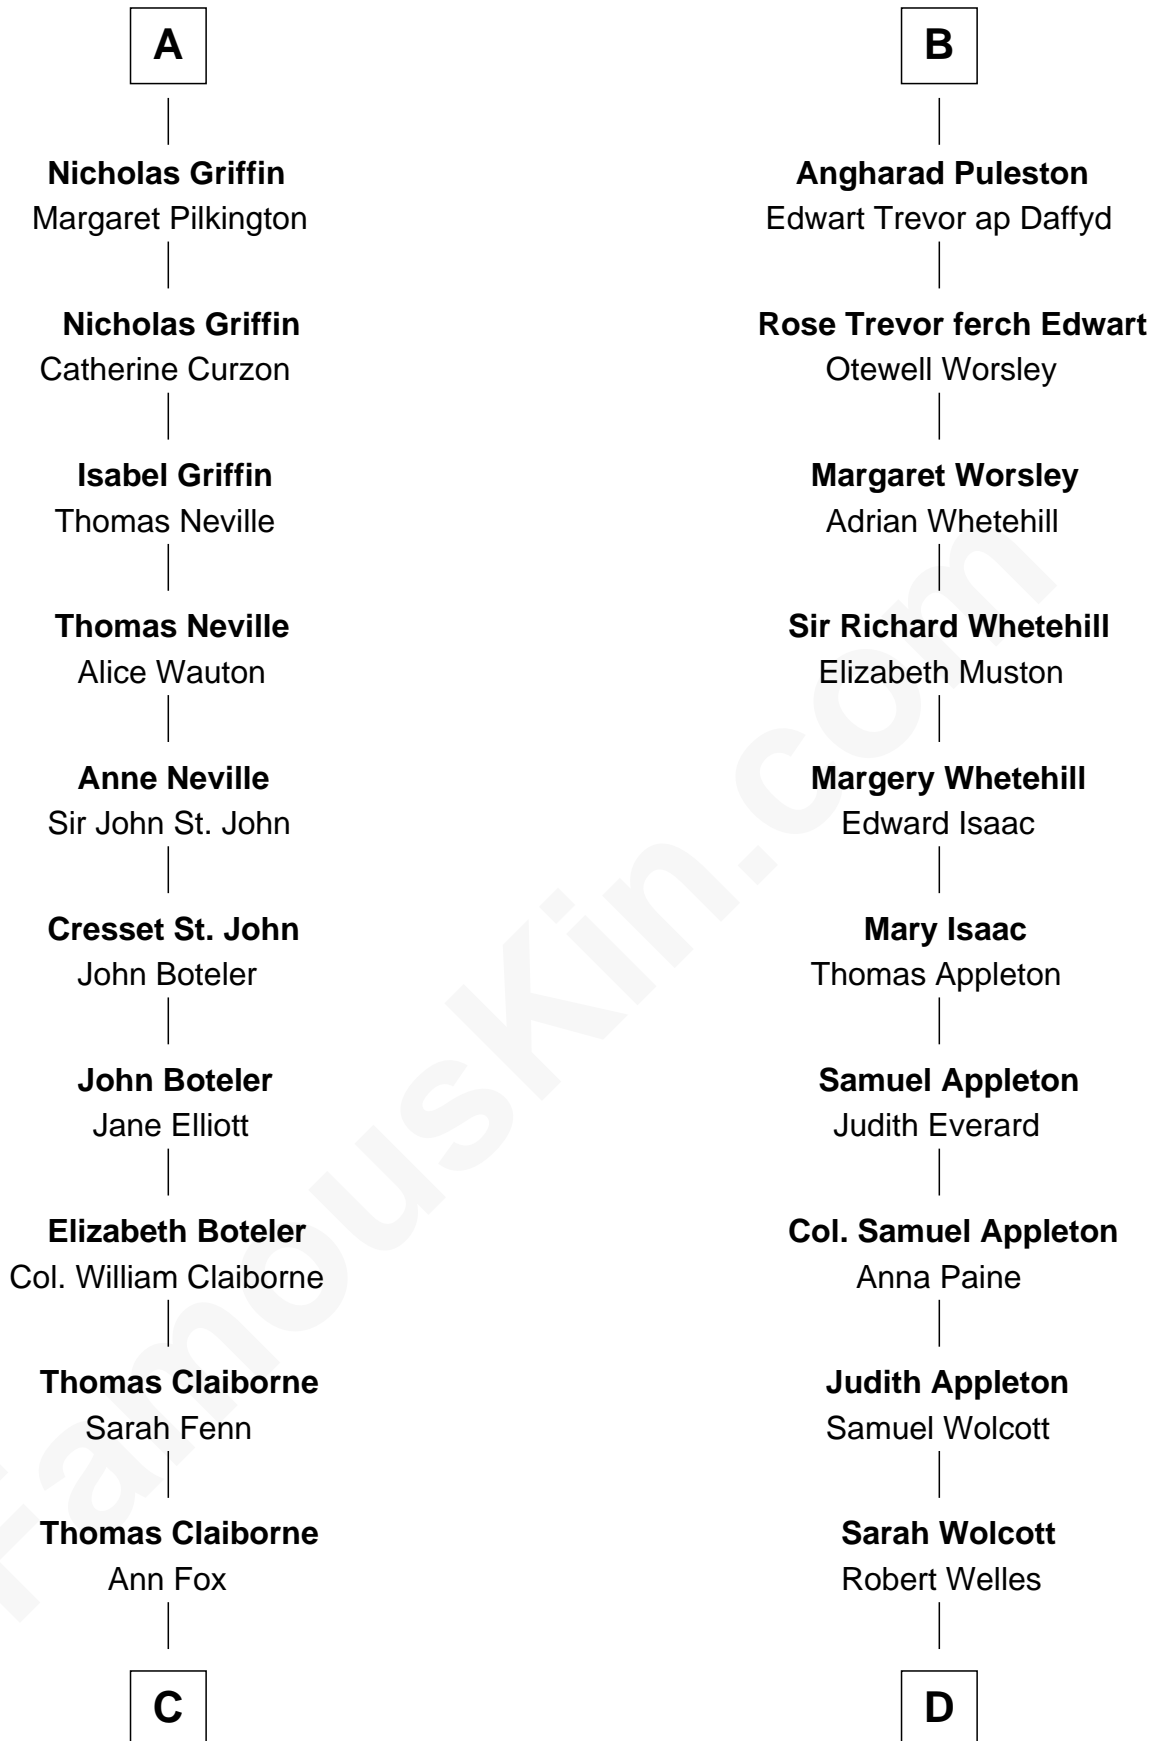

FamousKin.com Relationship Chart of

William C. C. Claiborne

1st Governor of Louisiana

19th cousin 1 time removed of

Eliphalet Remington

Founder of Remington Arms Company

Hugh de Kevelioc
Bertrade de Montfort

C

Nathaniel Claiborne

Jane Cole

William Claiborne

Mary Leigh

William C. C. Claiborne

1st Governor of Louisiana

D