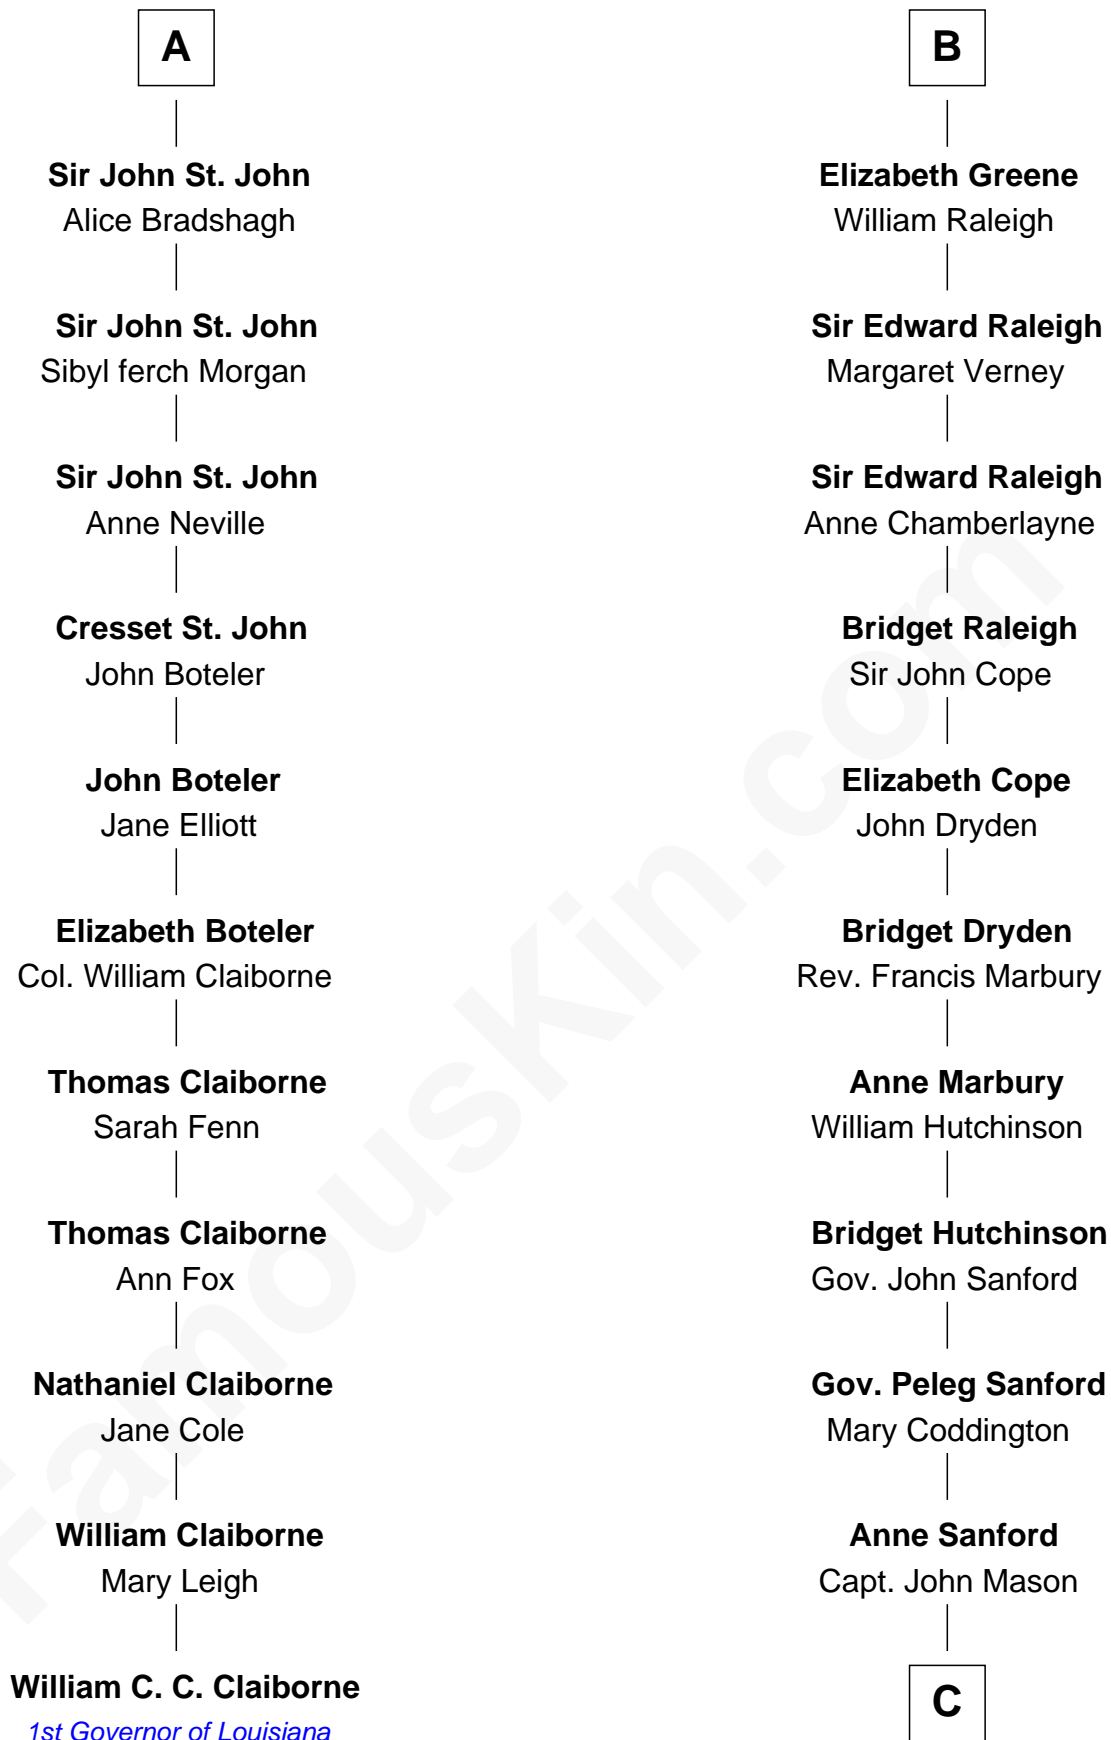

FamousKin.com
Relationship Chart of
William C. C. Claiborne
1st Governor of Louisiana

17th cousin 3 times removed of
Lucretia (Rudolph) Garfield
First Lady of President James Garfield

C

|
Peleg Sanford Mason

Mary Stanton
|

Elijah Mason

Lucretia Greene
|

Arabella Greene Mason

Zebulon Rudolph
|

Lucretia (Rudolph) Garfield

First Lady of James Garfield

FamousKin.com