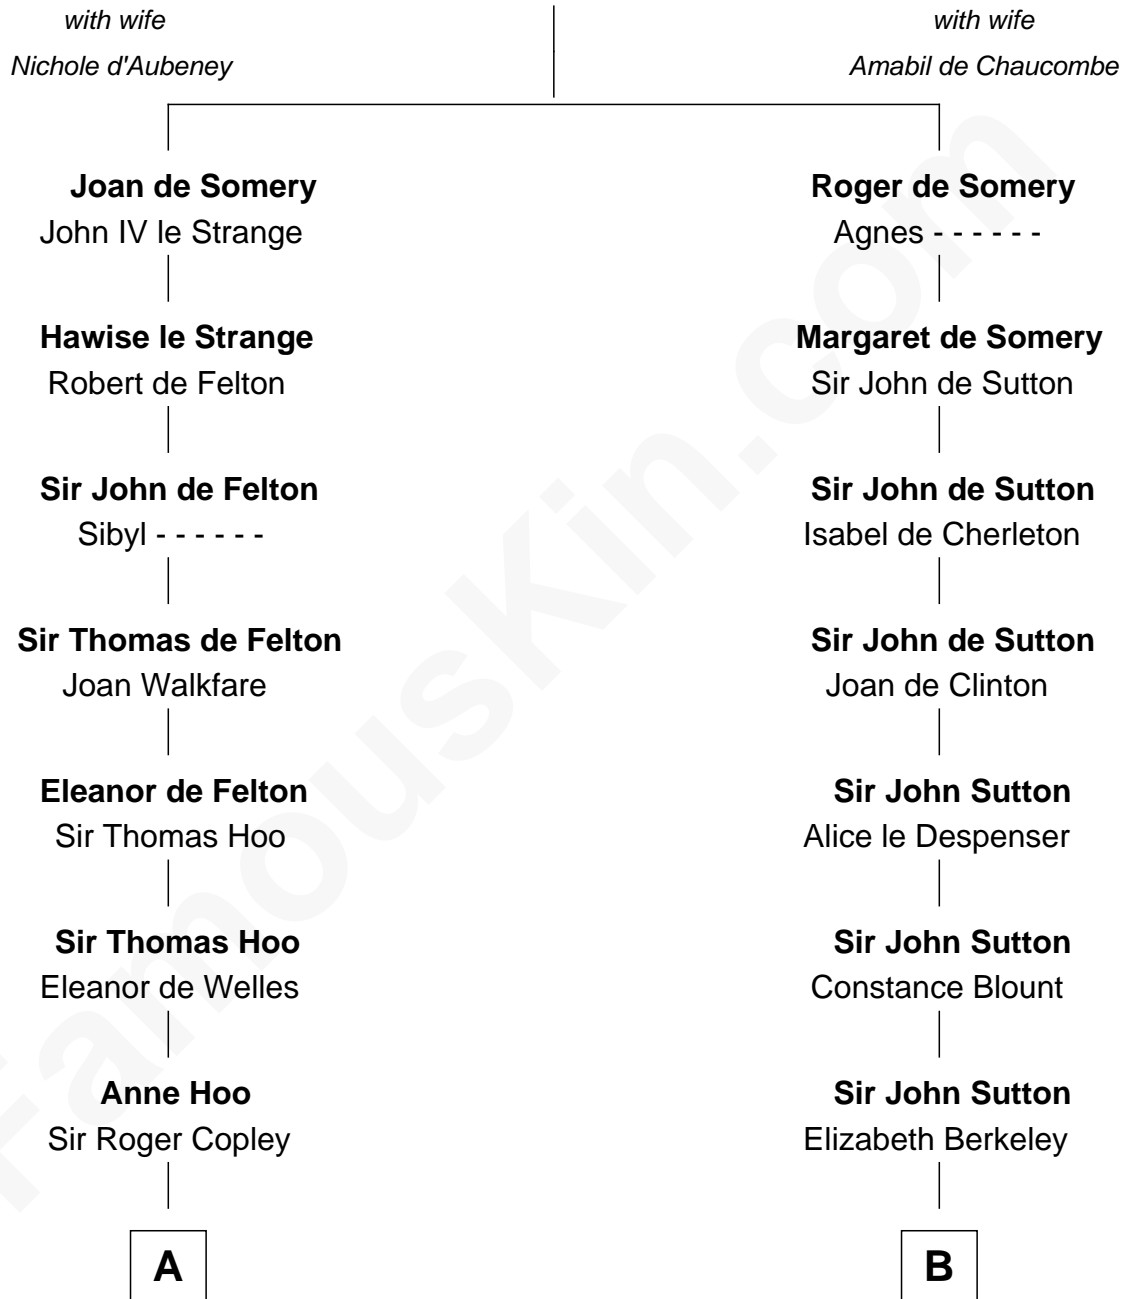

FamousKin.com Relationship Chart of

William C. C. Claiborne

1st Governor of Louisiana

17th cousin of

George Mason

Father of the U.S. Bill of Rights

Sir Roger de Somery

A

Eleanor Copley
Sir Thomas West

Sir George West
Elizabeth Morton

Sir William West
Elizabeth Strange

Sir Thomas West
Anne Knollys

Gov. John West
Anne - - - - -

Col. John West
Unity Croshaw

Ann West
Henry Fox

Ann Fox
Thomas Claiborne