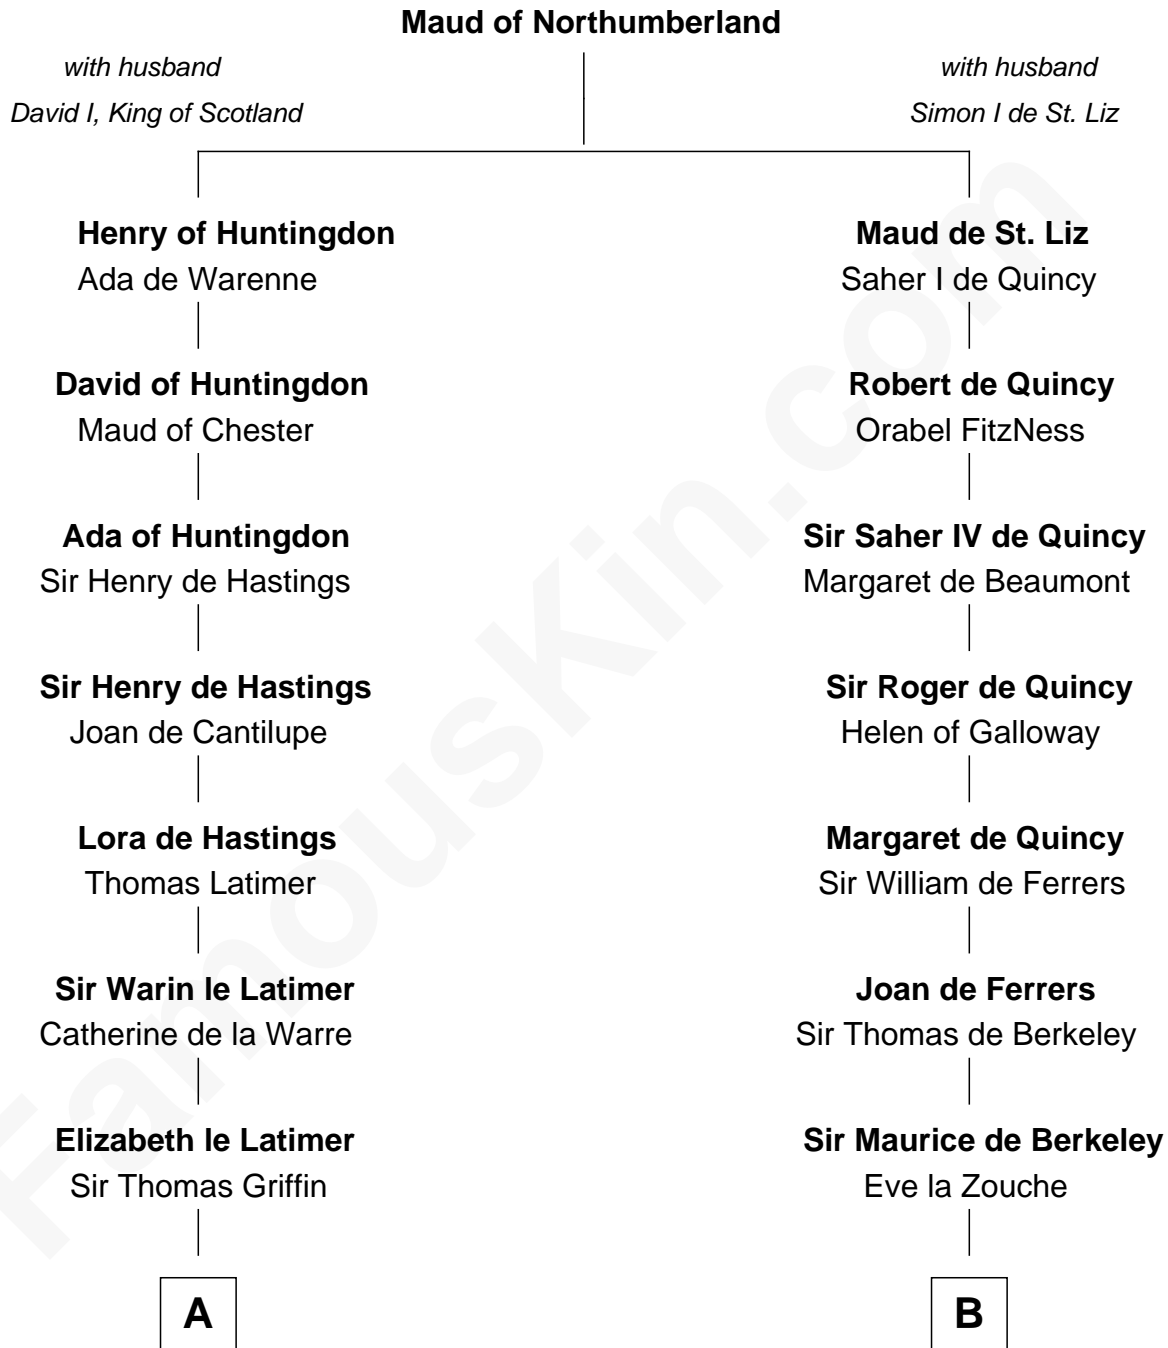

FamousKin.com Relationship Chart of

William C. C. Claiborne

1st Governor of Louisiana

20th cousin of

George Mason

Father of the U.S. Bill of Rights

C

Thomas Claiborne

Ann Fox

Nathaniel Claiborne

Jane Cole

William Claiborne

Mary Leigh

William C. C. Claiborne

1st Governor of Louisiana

D