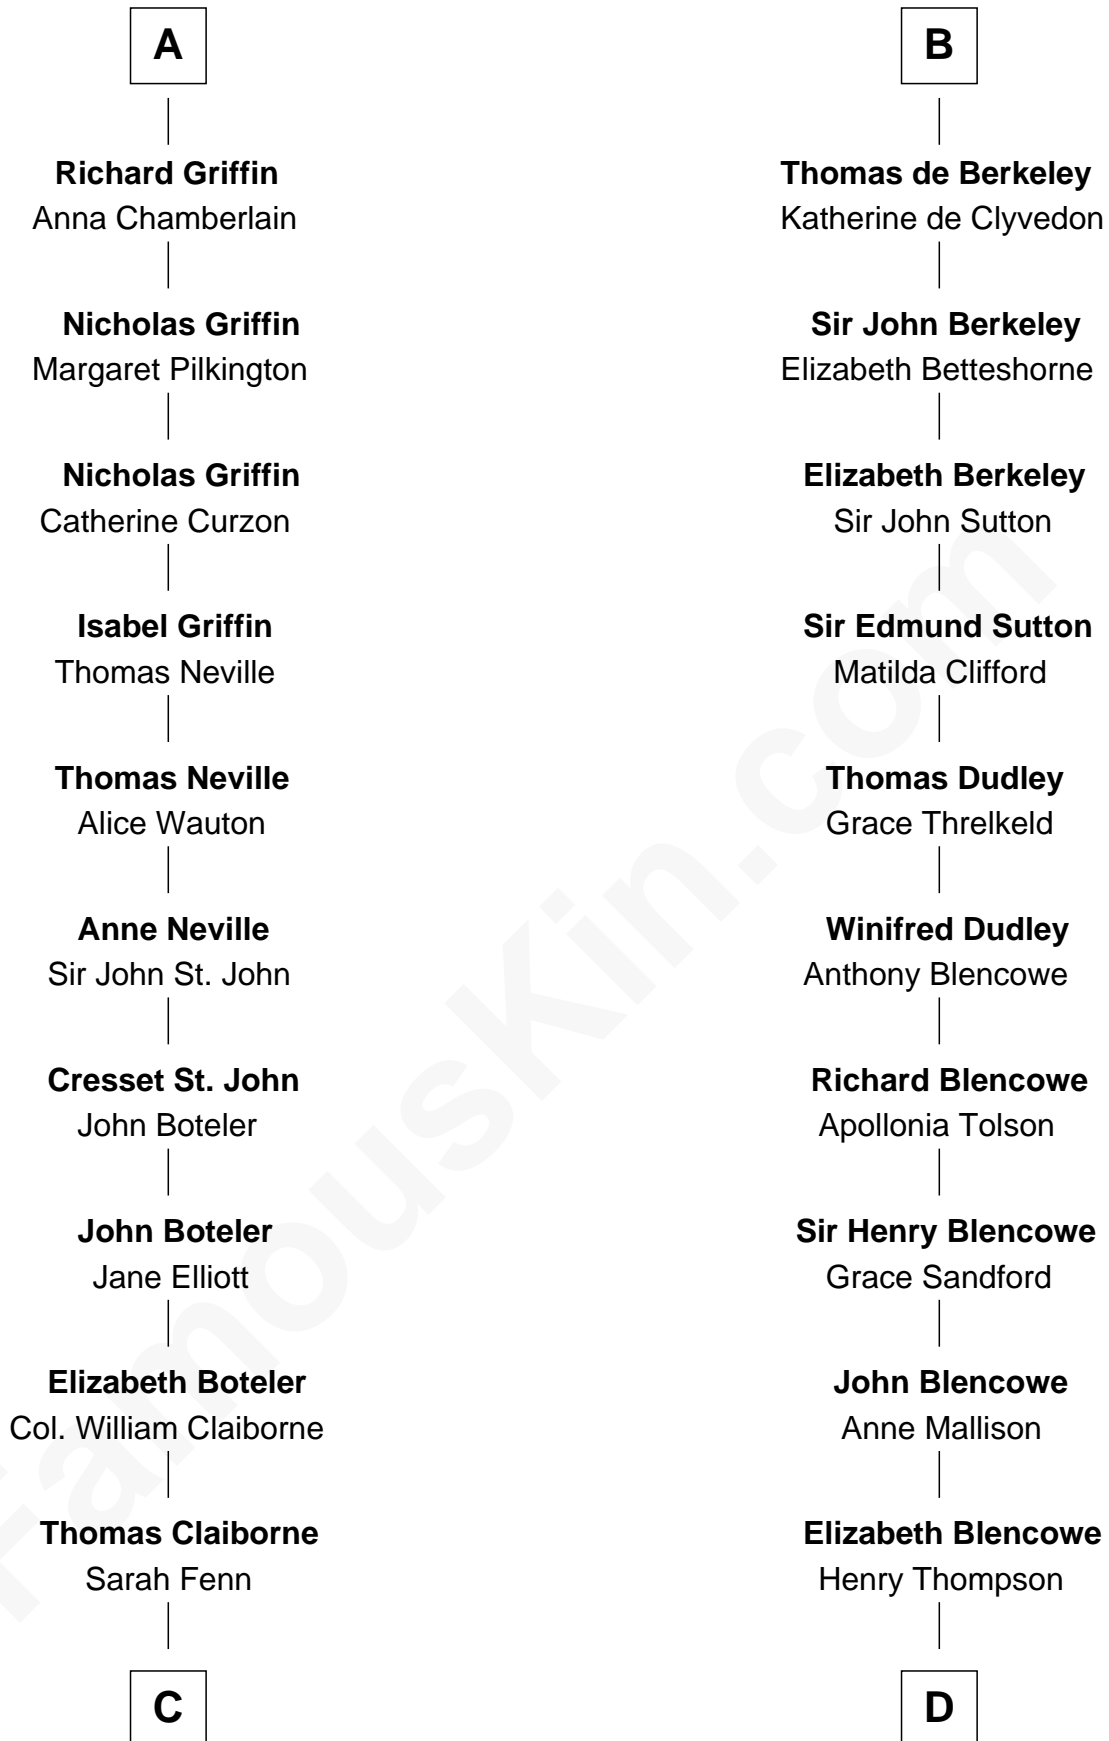

FamousKin.com Relationship Chart of

William C. C. Claiborne

1st Governor of Louisiana

20th cousin of

George Mason

Father of the U.S. Bill of Rights

C

Thomas Claiborne

Ann Fox

Nathaniel Claiborne

Jane Cole

William Claiborne

Mary Leigh

William C. C. Claiborne

1st Governor of Louisiana

D

Sir William Thompson

Mary Stephens

Stephens Thompson

Dorothea Tanton

Ann Thompson

George Mason

George Mason

Father of Bill of Rights