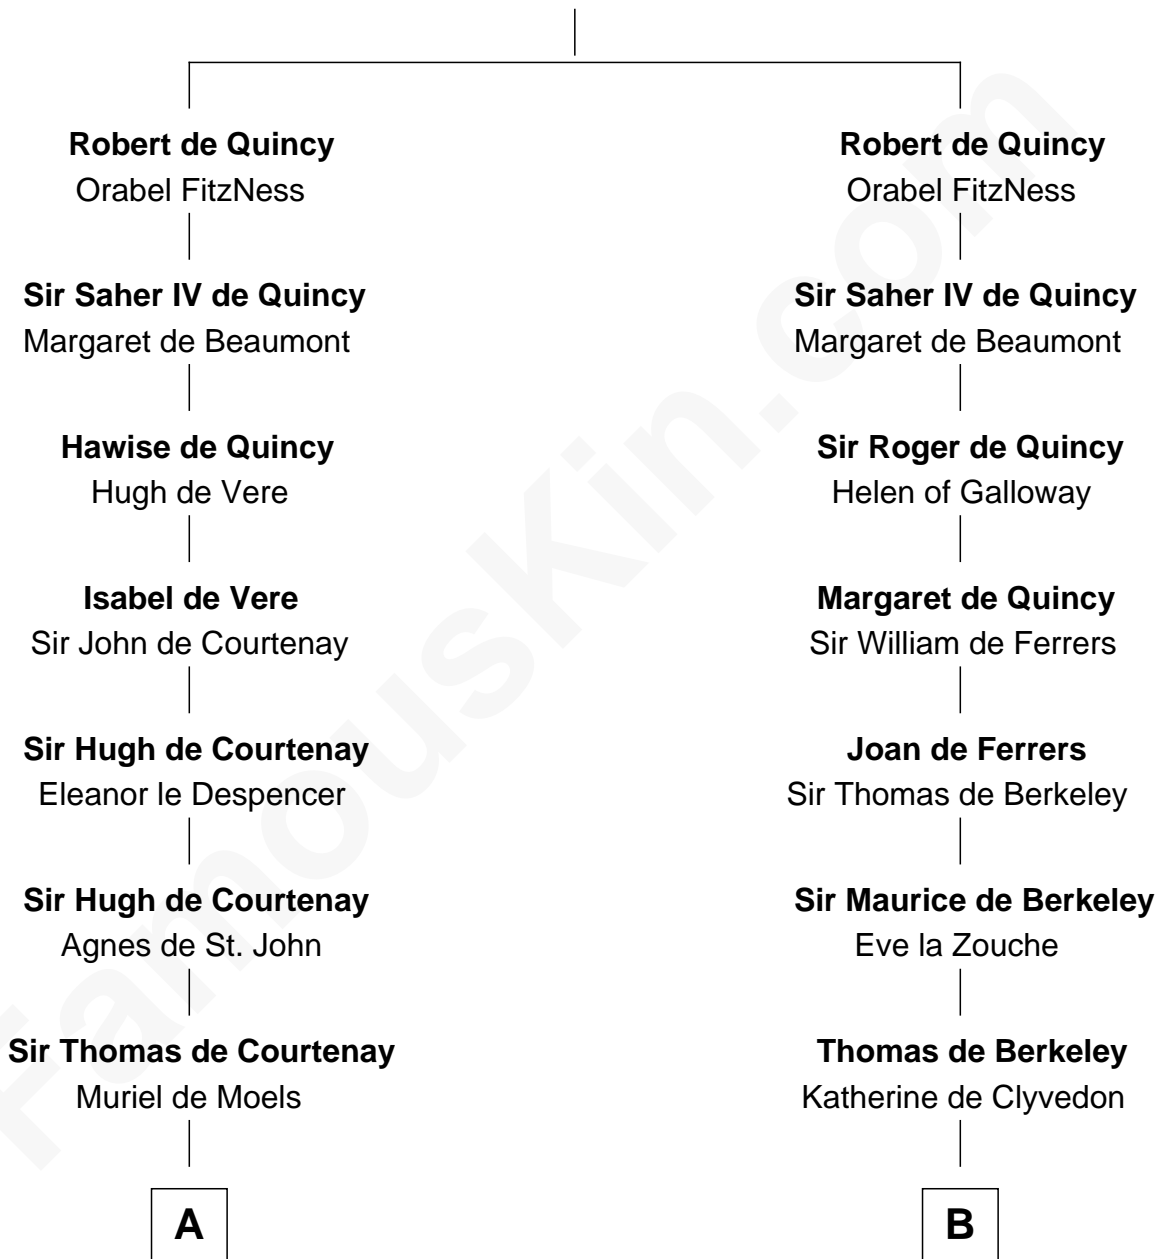

**FamousKin.com**  
**Relationship Chart of**  
**William C. C. Claiborne**  
*1st Governor of Louisiana*

**19th cousin 2 times removed of**  
**George Mason**  
*Father of the U.S. Bill of Rights*

**Saheer I de Quincy**  
 Maud de St. Liz

**C**

**Ann West**  
Henry Fox

**Ann Fox**  
Thomas Claiborne

**Nathaniel Claiborne**  
Jane Cole

**William Claiborne**  
Mary Leigh

**William C. C. Claiborne**  
*1st Governor of Louisiana*

**D**

**Stephens Thompson**  
Dorothea Tanton

**Ann Thompson**  
George Mason

**George Mason**  
*Father of Bill of Rights*