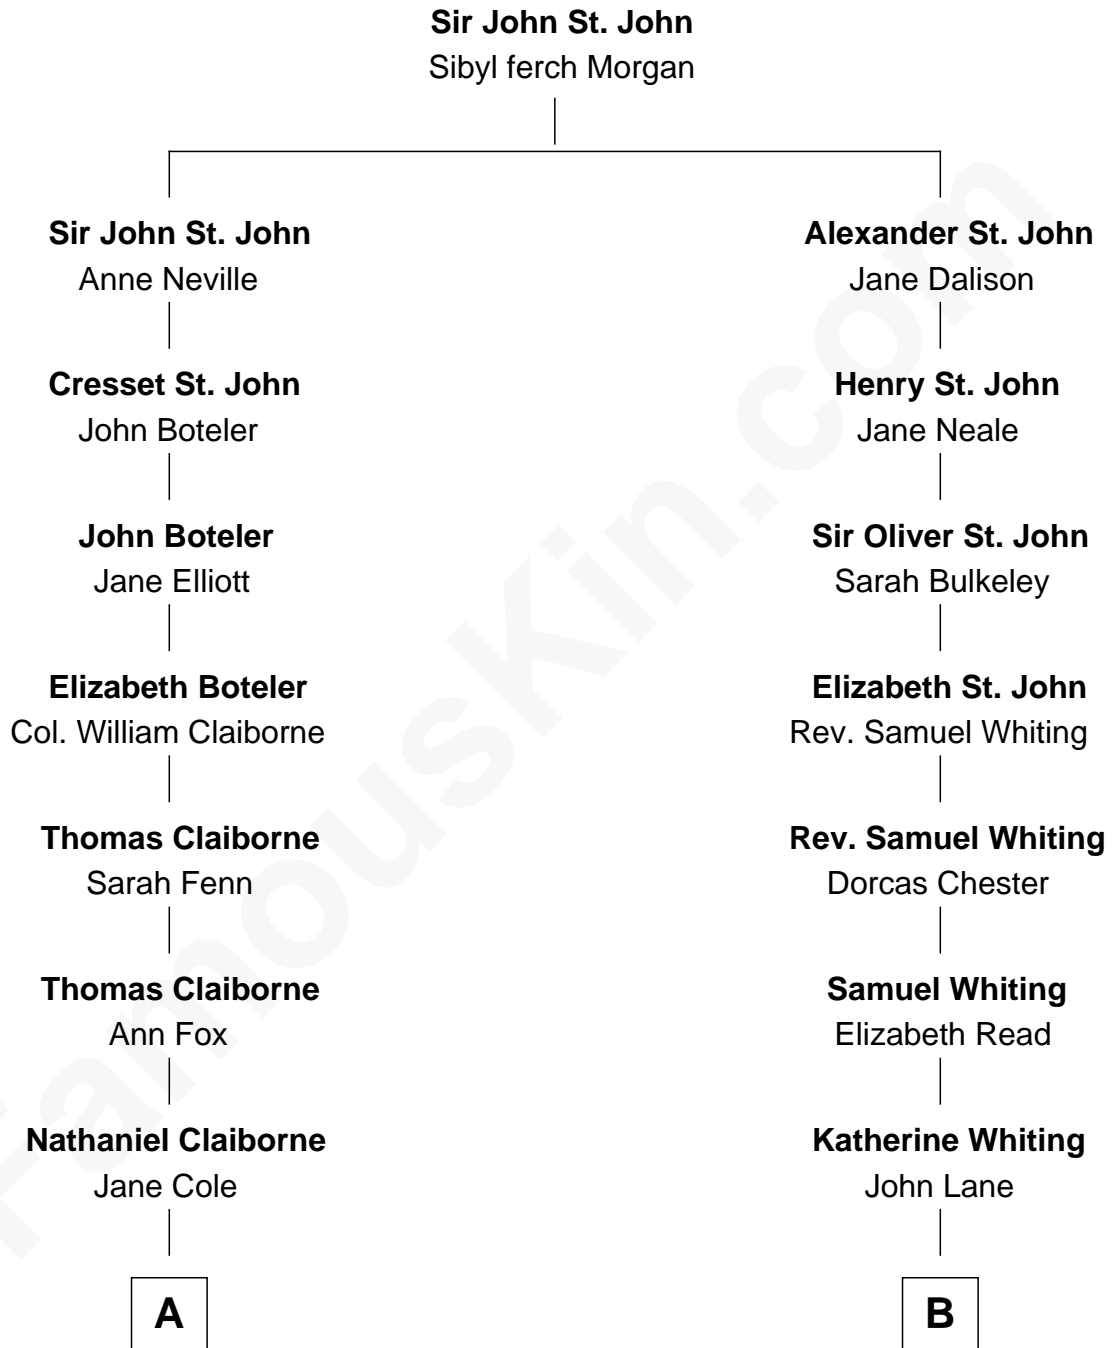

FamousKin.com
Relationship Chart of
William C. C. Claiborne
1st Governor of Louisiana

8th cousin 4 times removed of
Calvin Coolidge
30th U.S. President

A

William Claiborne

Mary Leigh

William C. C. Claiborne

1st Governor of Louisiana

B

Susanna Lane

Nathaniel Davis

Nathaniel Davis

Lydia Harwood

Mary Davis

John Dunlap Moor