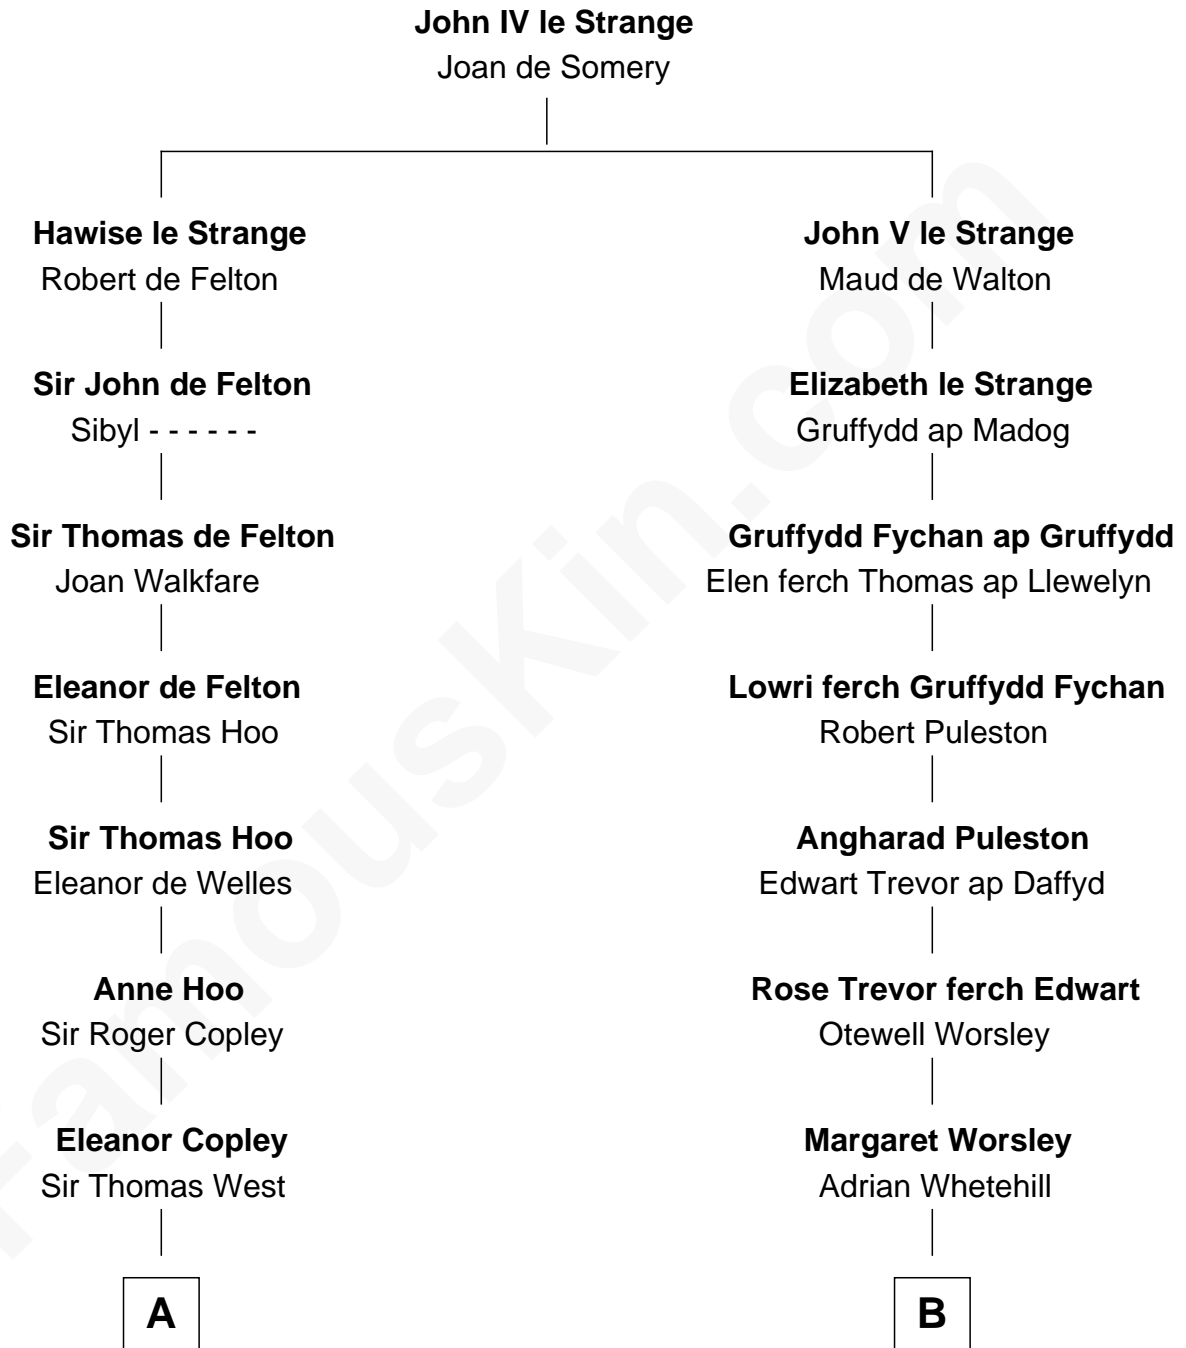

FamousKin.com
Relationship Chart of
William C. C. Claiborne
1st Governor of Louisiana

16th cousin 4 times removed of
Calvin Coolidge
30th U.S. President

C

Sally Briggs Brown

Israel Chase Brewer

Sarah Almeda Brewer

Calvin Galusha Coolidge

Col. John Calvin Coolidge

Victoria Josephine Moor

Calvin Coolidge

30th U.S. President

FamousKin.com