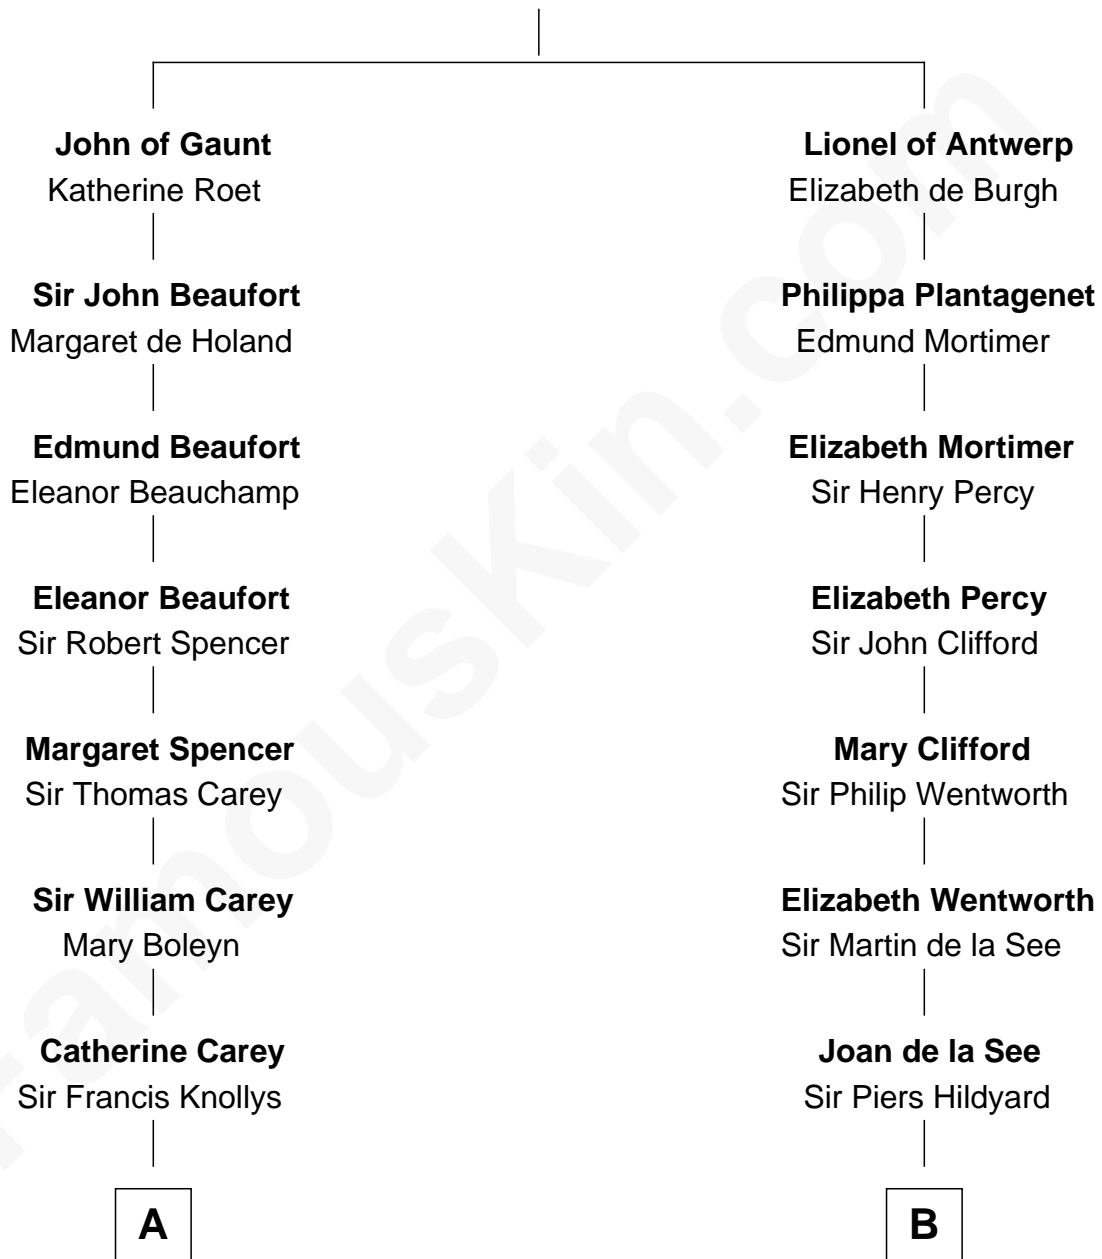

FamousKin.com
Relationship Chart of
William C. C. Claiborne
1st Governor of Louisiana

14th cousin 6 times removed of
Calvin Coolidge
30th U.S. President

Edward III, King of England
 Philippa of Hainault

C

Sally Briggs Brown

Israel Chase Brewer

Sarah Almeda Brewer

Calvin Galusha Coolidge

Col. John Calvin Coolidge

Victoria Josephine Moor

Calvin Coolidge

30th U.S. President

FamousKin.com