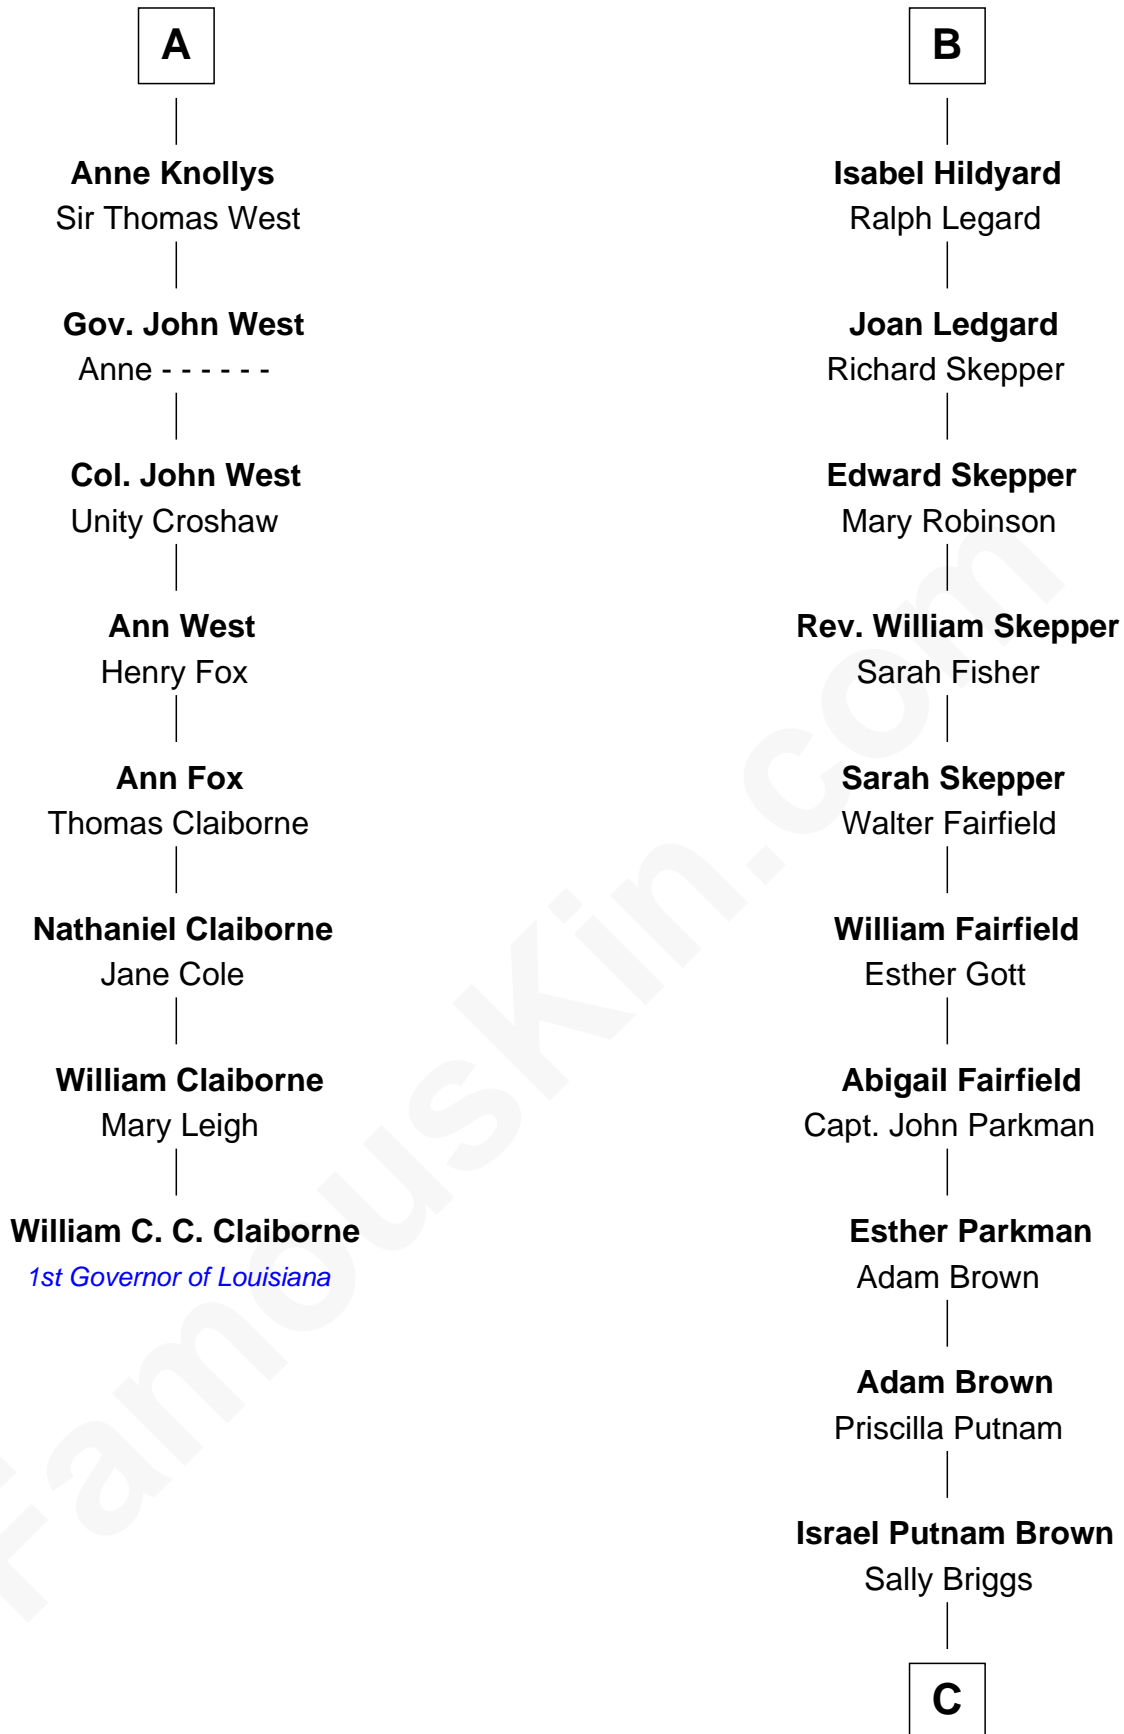

FamousKin.com
Relationship Chart of
William C. C. Claiborne
1st Governor of Louisiana

14th cousin 6 times removed of
Calvin Coolidge
30th U.S. President

Edward III, King of England
 Philippa of Hainault

30th U.S. President

FamousKin.com