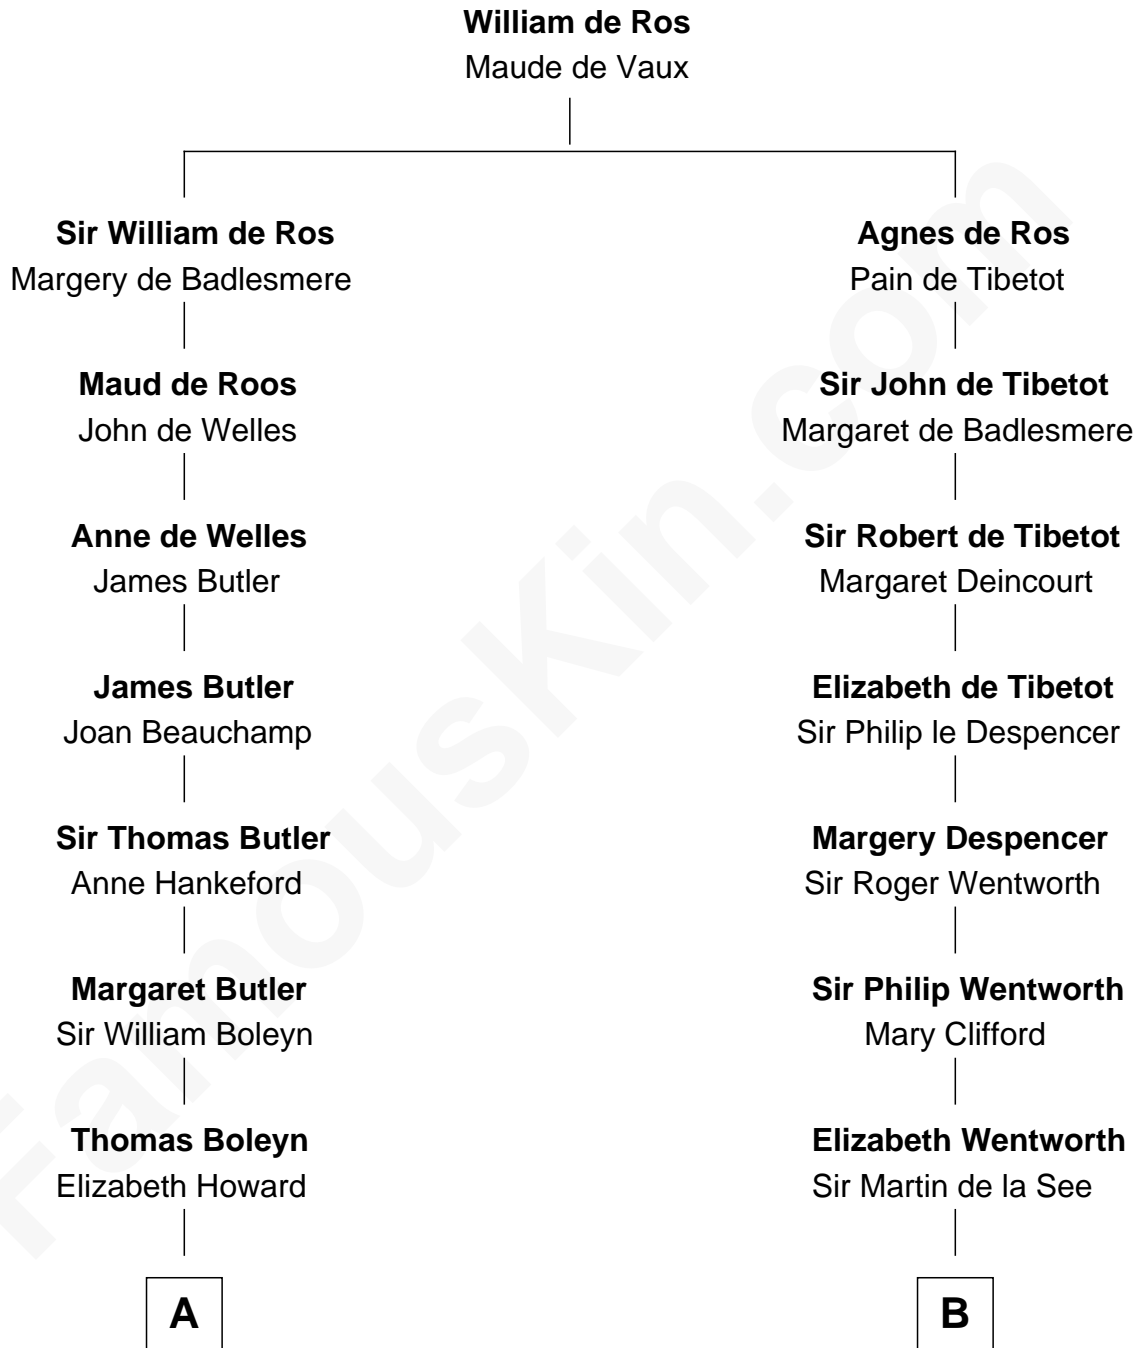

FamousKin.com
Relationship Chart of
William C. C. Claiborne
1st Governor of Louisiana

16th cousin 5 times removed of

Calvin Coolidge
30th U.S. President

C

Israel Putnam Brown

Sally Briggs

Sally Briggs Brown

Israel Chase Brewer

Sarah Almeda Brewer

Calvin Galusha Coolidge

Col. John Calvin Coolidge

Victoria Josephine Moor

Calvin Coolidge

30th U.S. President

FamousKin.com