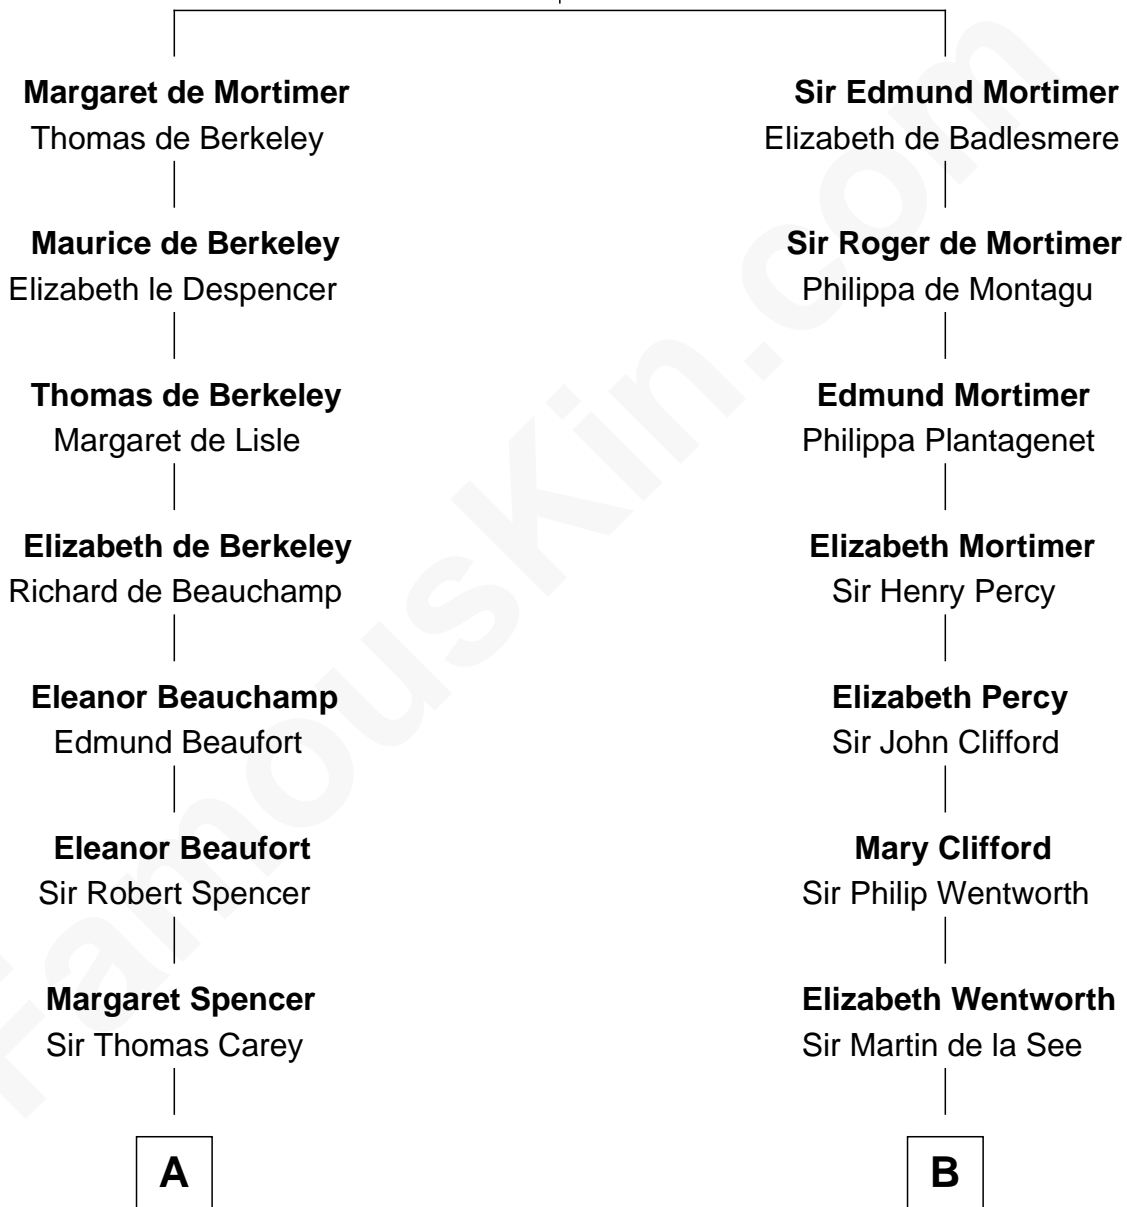

FamousKin.com
Relationship Chart of
William C. C. Claiborne
1st Governor of Louisiana

16th cousin 5 times removed of

Calvin Coolidge
30th U.S. President

Roger de Mortimer
 Joan de Geneville

C

Israel Putnam Brown

Sally Briggs

Sally Briggs Brown

Israel Chase Brewer

Sarah Almeda Brewer

Calvin Galusha Coolidge

Col. John Calvin Coolidge

Victoria Josephine Moor

Calvin Coolidge

30th U.S. President